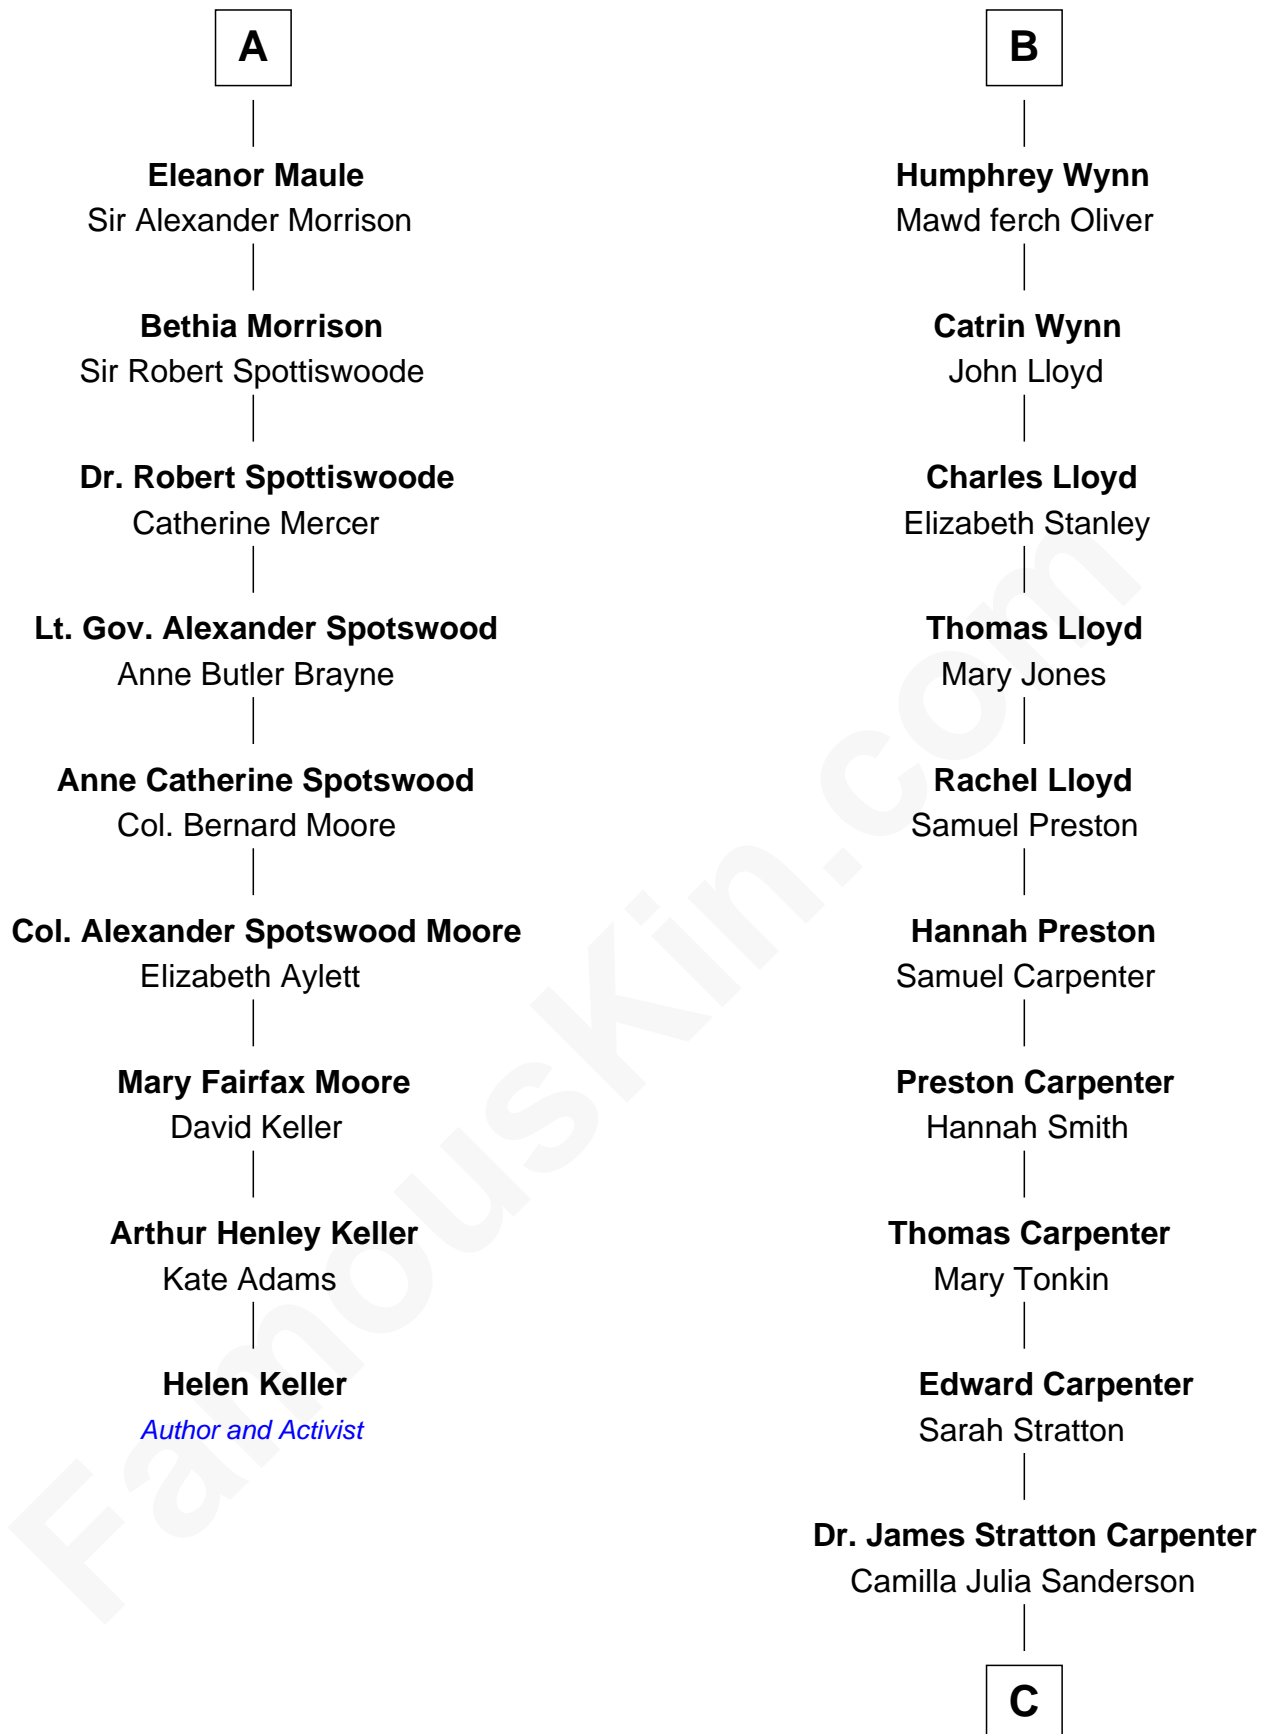

FamousKin.com

Relationship Chart of

Helen Keller

Author and Activist

15th cousin 6 times removed of

Mary Chapin Carpenter

Singer and Songwriter

C

Dr. John Thomas Carpenter

Eliza Adelaide Hill

Dr. James Stratton Carpenter

Lillian Louise Chapin

Chapin Carpenter

Ruth Smythe

Chapin Carpenter

Mary Bowie Robertson