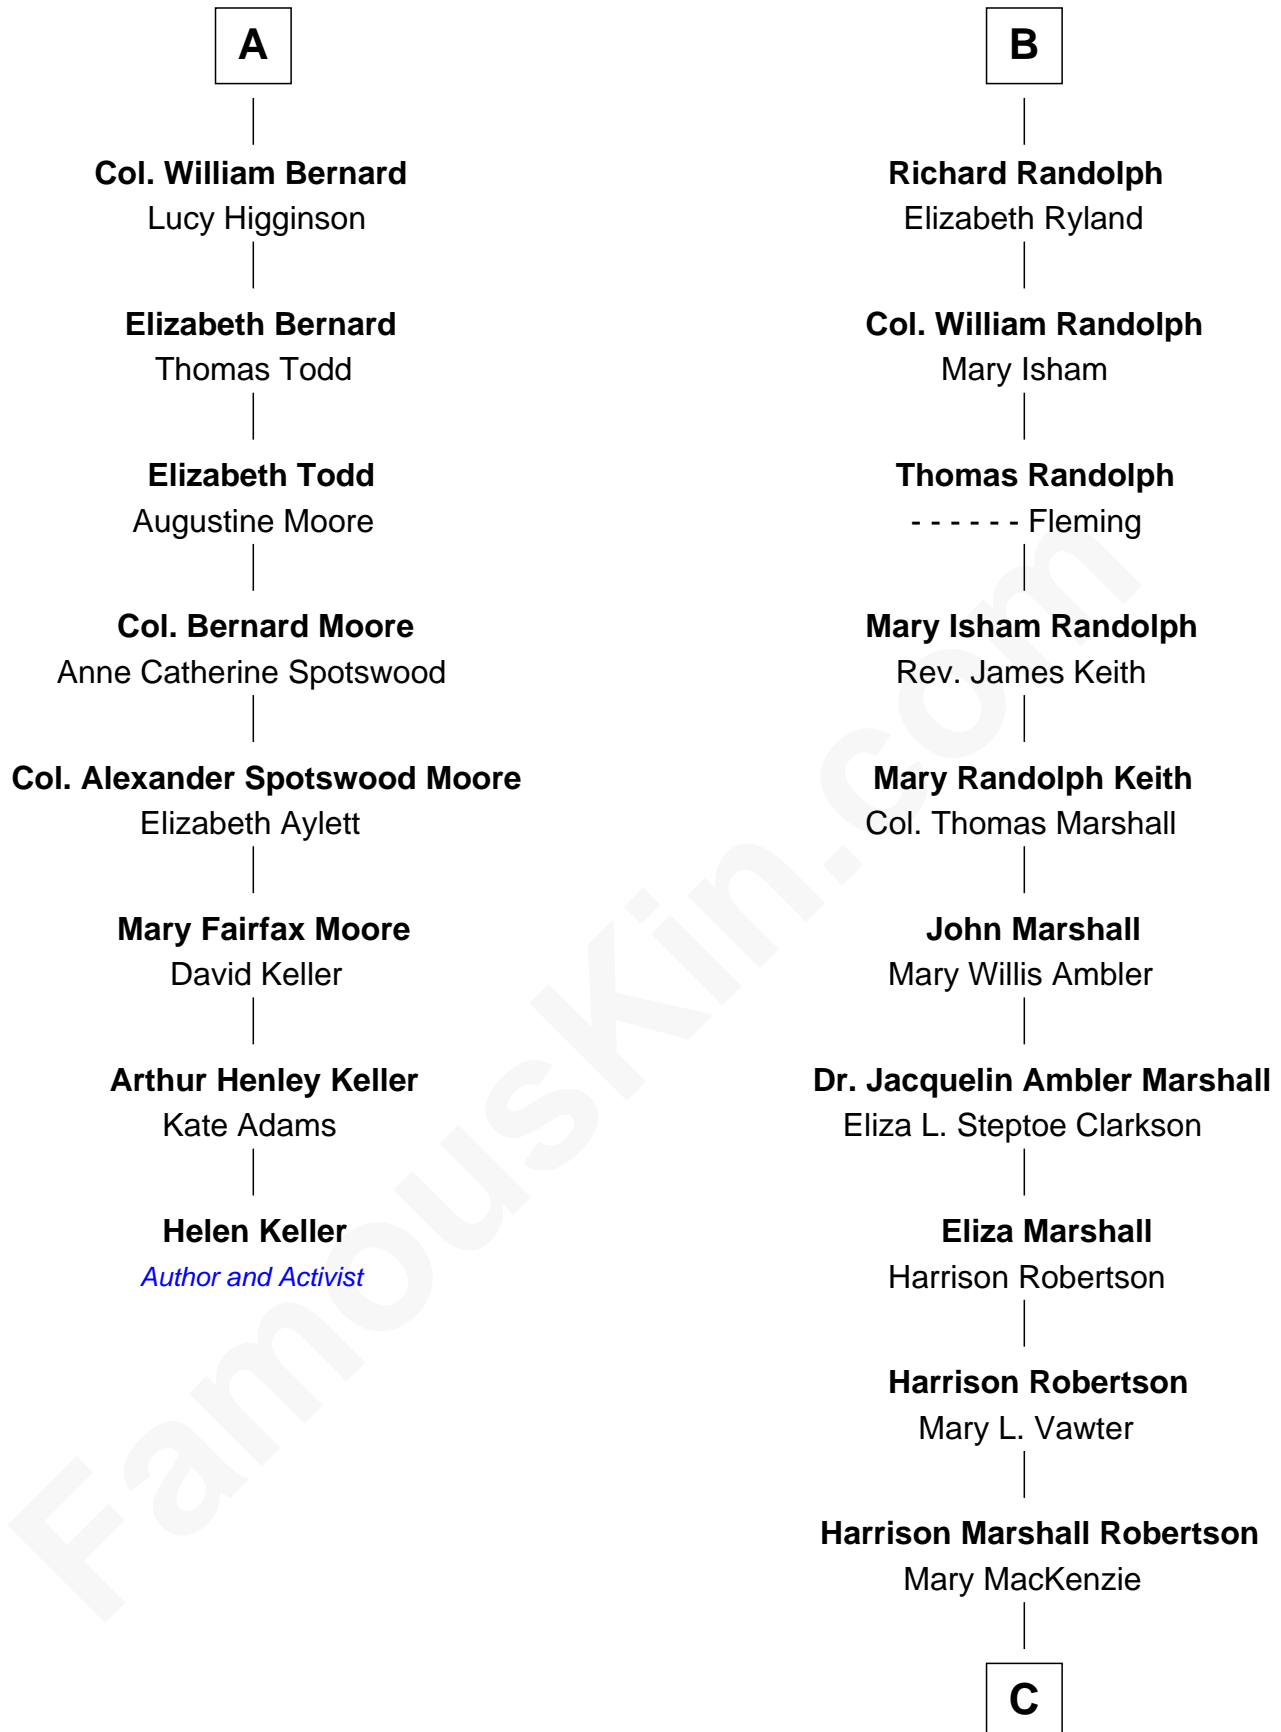

# FamousKin.com Relationship Chart of

**Helen Keller**

*Author and Activist*

14th cousin 4 times removed of

**Mary Chapin Carpenter**

*Singer and Songwriter*

C

Mary Bowie Robertson  
Chapin Carpenter

Mary Chapin Carpenter  
*Singer and Songwriter*

FamousKin.com