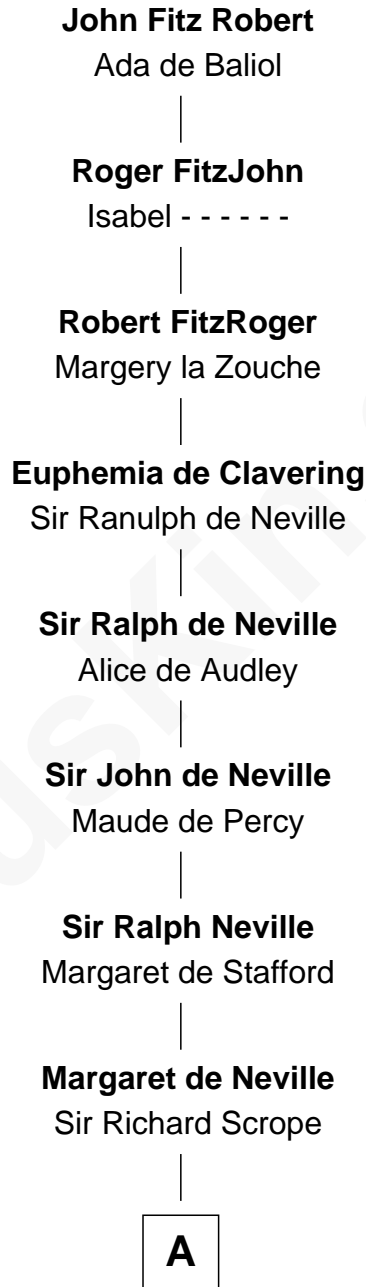

FamousKin.com Relationship Chart of

Helen Keller

Author and Activist

19th Great-granddaughter of

John Fitz Robert

Magna Carta Surety

A

Sir Henry le Scrope

Elizabeth le Scrope

Margaret Scrope

John Bernard

John Bernard

Margaret Daundelyn

John Bernard

Cecily Muscote

Francis Bernard

Alice Hazlewood

Sir Francis Bernard

Mary Woolhouse

Col. William Bernard

Lucy Higginson

Elizabeth Bernard

Thomas Todd

Elizabeth Todd

David Keller

Arthur Henley Keller

Kate Adams

Helen Keller

Author and Activist