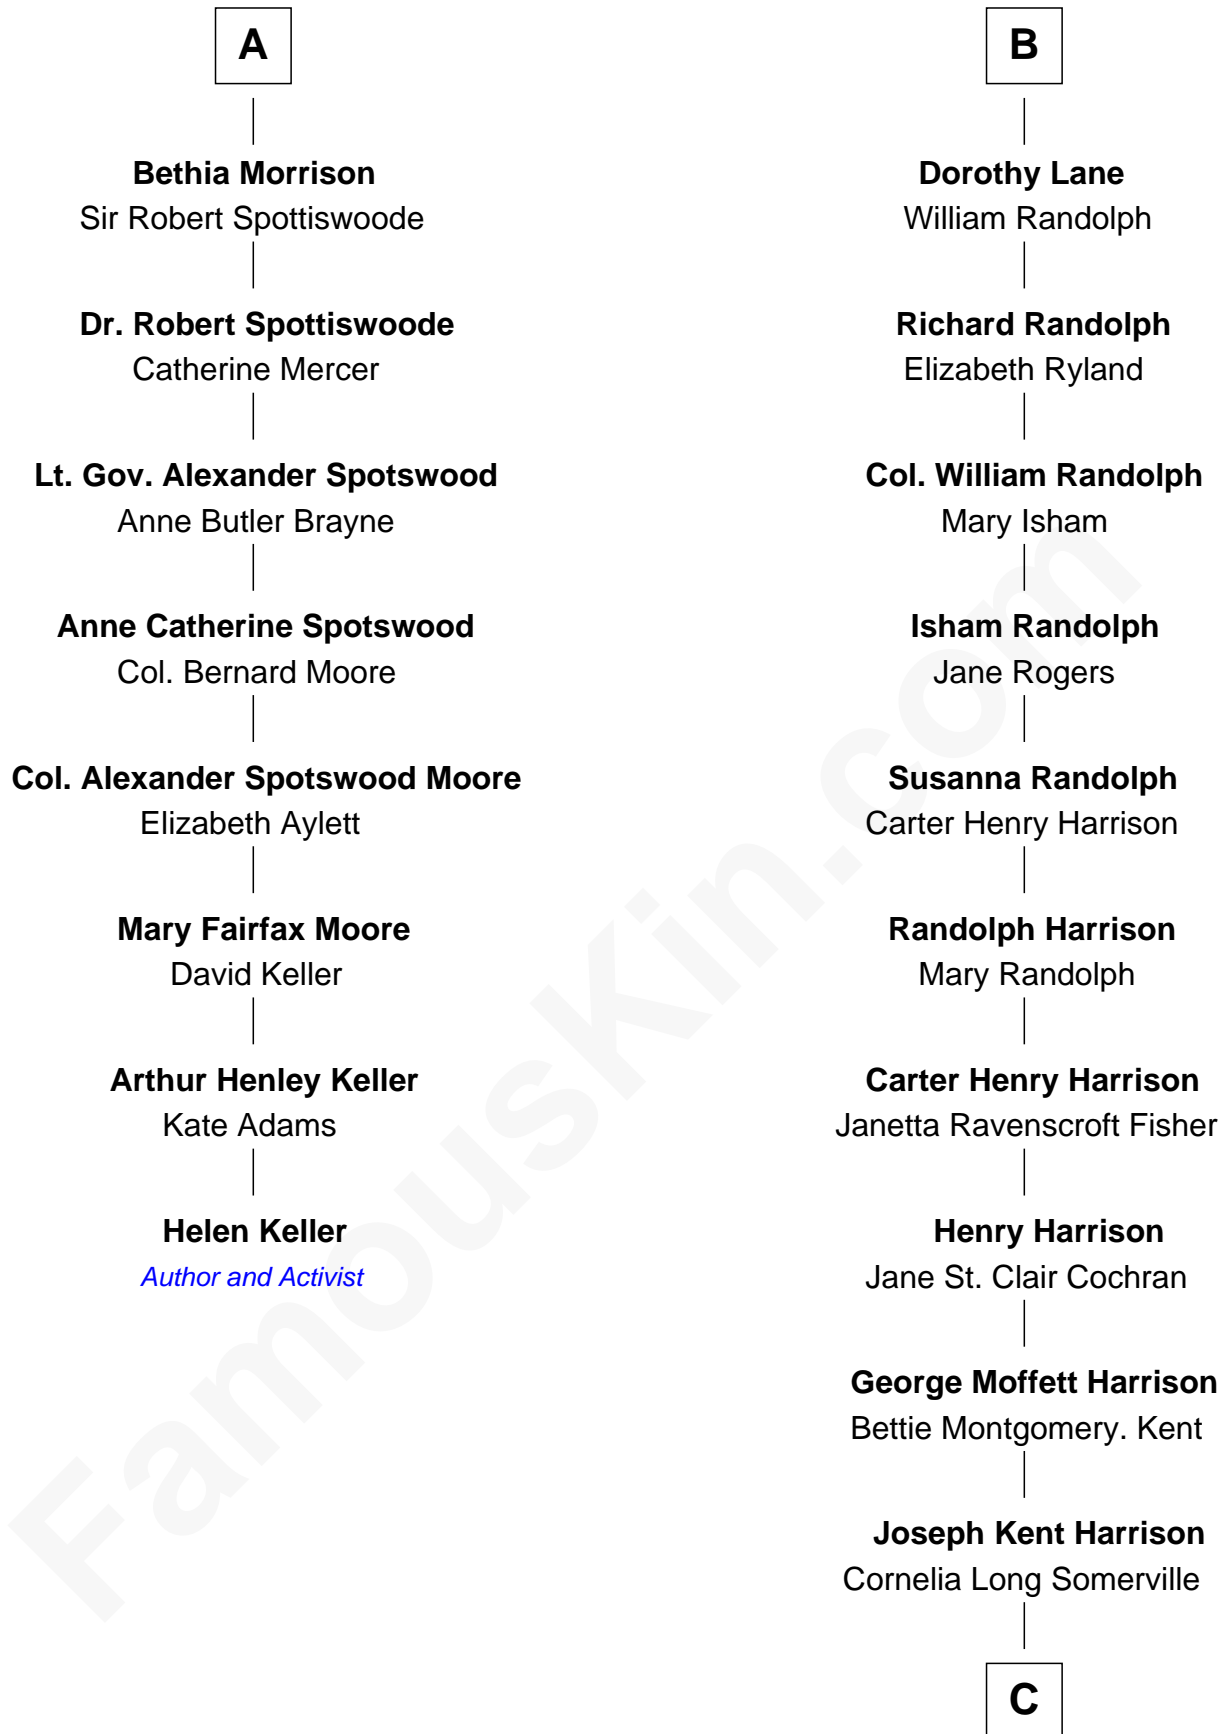

FamousKin.com Relationship Chart of

Helen Keller

Author and Activist

14th cousin 5 times removed of

Edward Norton

Movie Actor

John of Gaunt

Katherine Roet

Sir John Beaufort
Margaret de Holand

Joan Beaufort
Sir James Stewart

John Stewart
Eleanor Sinclair

Jean Stewart
James Arbuthnott

Isabel Arbuthnott
Sir Robert Maule

William Maule
Bethia Guthrie

Eleanor Maule
Sir Alexander Morrison

A

Joan Beaufort
Sir Ralph Neville

Sir Edward Neville
Katherine Howard

Catherine Neville
Robert Tanfield

William Tanfield
Elizabeth Stavelly

Frances Tanfield
Bridget Cave

Anne Tanfield
Clement Vincent

Elizabeth Vincent
Richard Lane

B

C

Betty Kent Harrison
Edward Mower Norton

Edward Mower Norton
Lydia Robinson Rouse

Edward Norton
Movie Actor

FamousKin.com