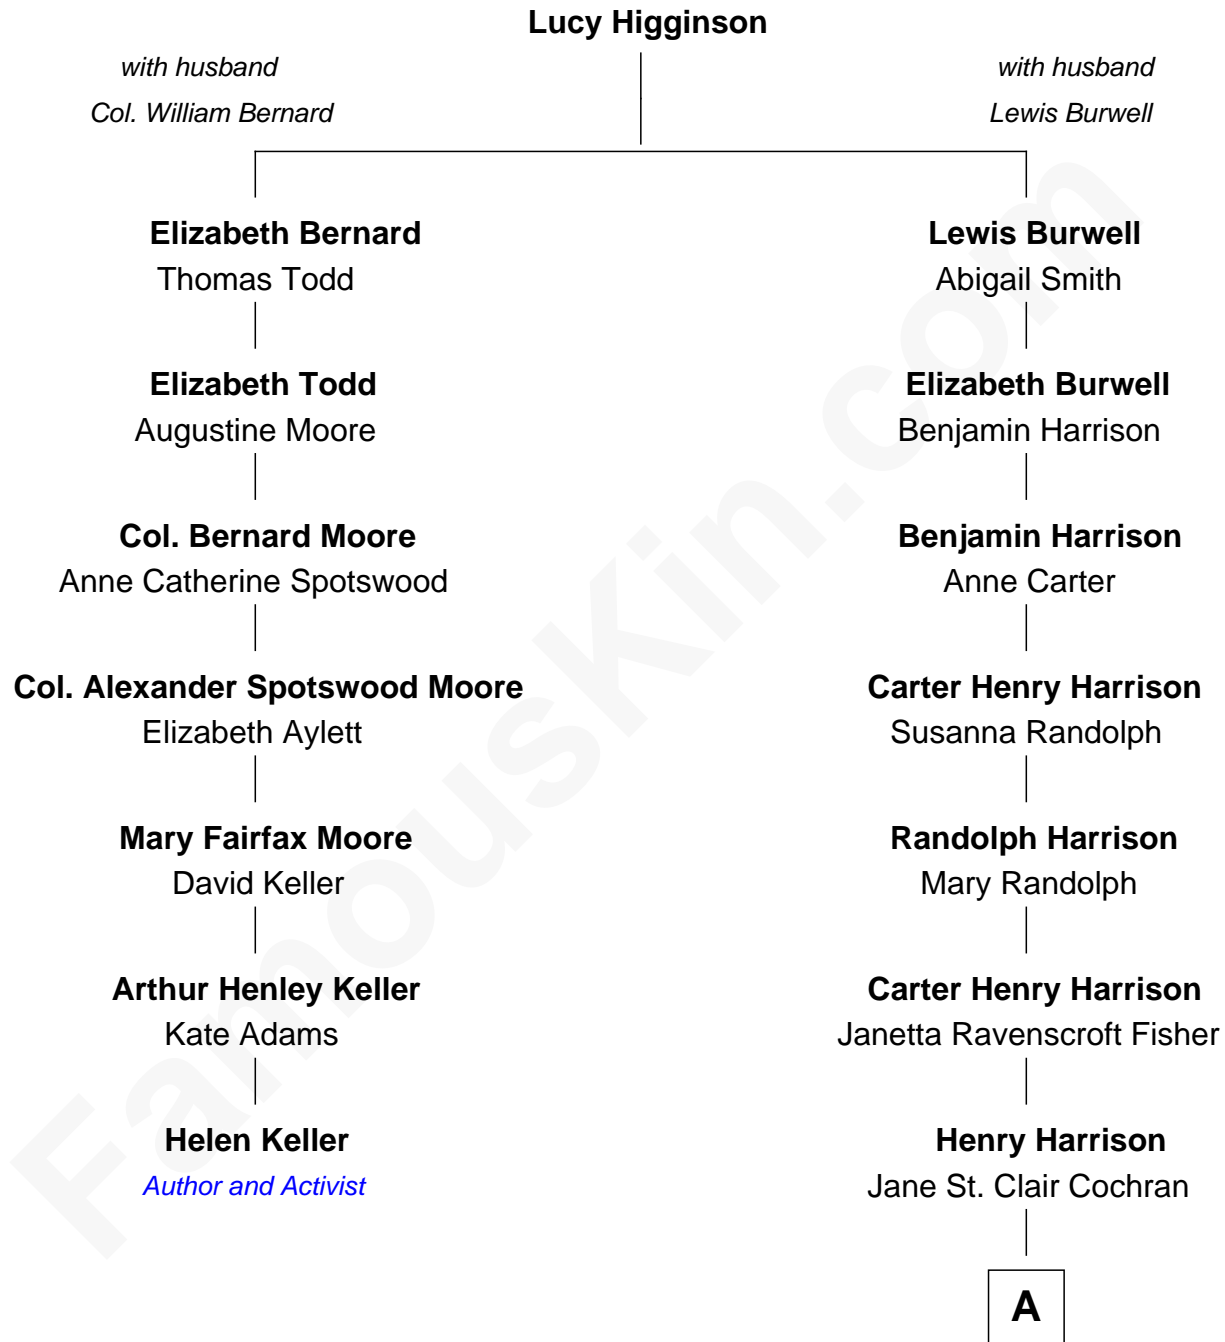

FamousKin.com Relationship Chart of

Helen Keller

Author and Activist

6th cousin 5 times removed of

Edward Norton

Movie Actor

A

George Moffett Harrison

Bettie Montgomery. Kent

Joseph Kent Harrison

Cornelia Long Somerville

Betty Kent Harrison

Edward Mower Norton

Edward Mower Norton

Lydia Robinson Rouse

Edward Norton