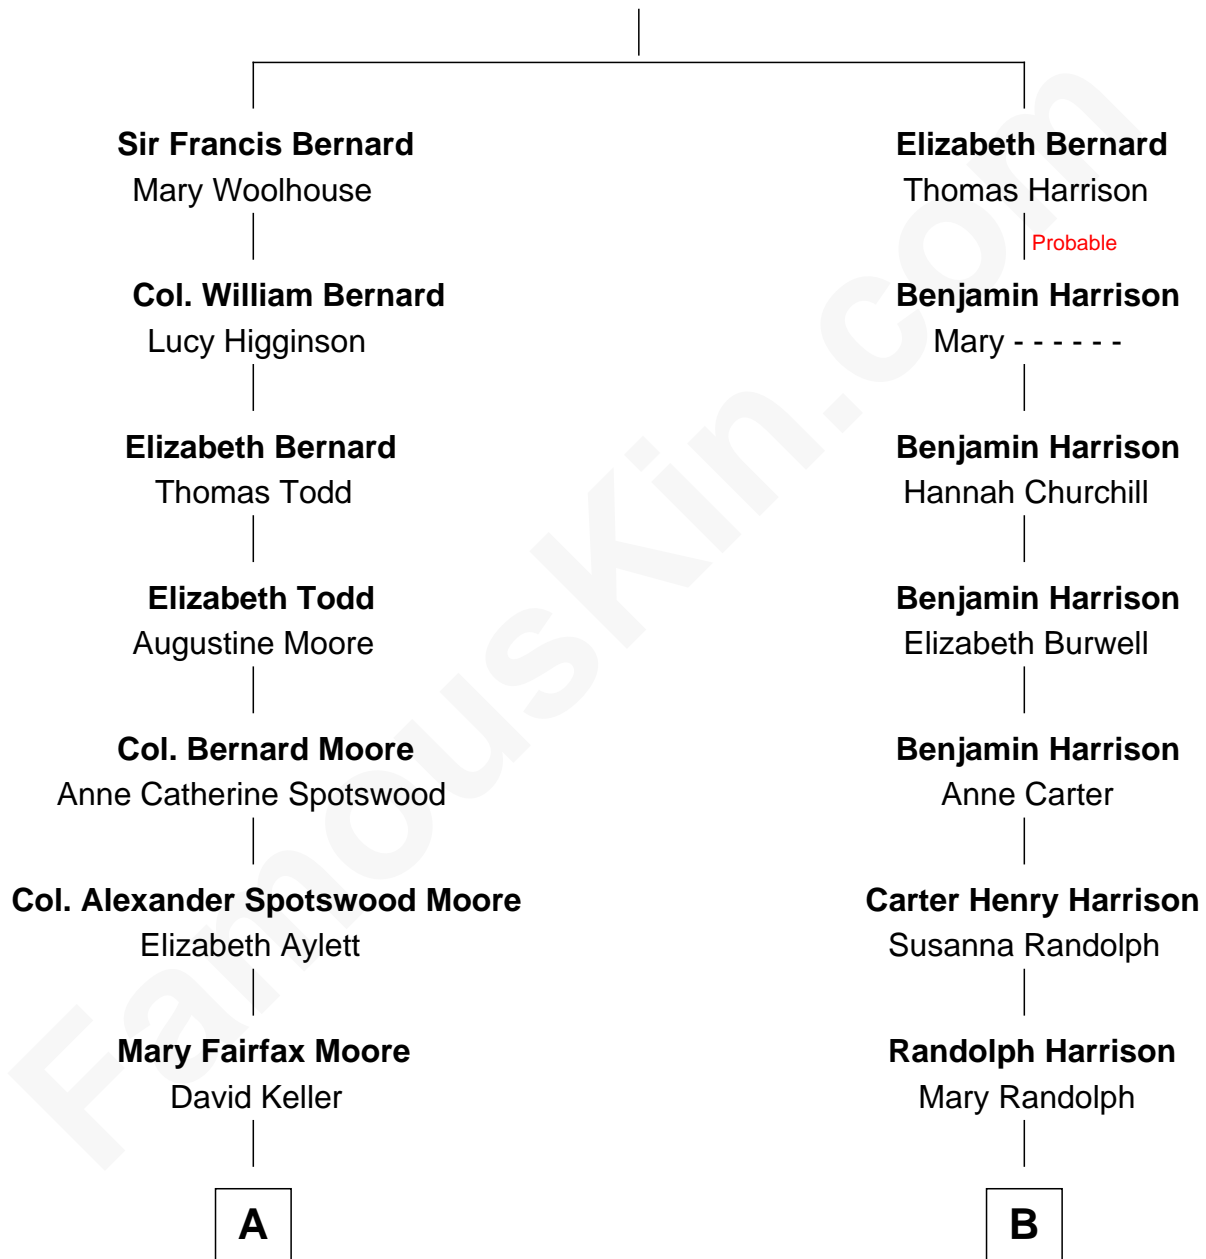

# FamousKin.com Relationship Chart of

**Helen Keller**

*Author and Activist*

8th cousin 5 times removed of

**Edward Norton**

*Movie Actor*

**Francis Bernard**

Alice Hazlewood

**A**

**Arthur Henley Keller**

Kate Adams

**Helen Keller**

*Author and Activist*

**B**

**Carter Henry Harrison**

Janetta Ravenscroft Fisher

**Henry Harrison**

Jane St. Clair Cochran

**George Moffett Harrison**

Bettie Montgomery. Kent

**Joseph Kent Harrison**

Cornelia Long Somerville

**Betty Kent Harrison**

Edward Mower Norton

**Edward Mower Norton**

Lydia Robinson Rouse

**Edward Norton**

*Movie Actor*