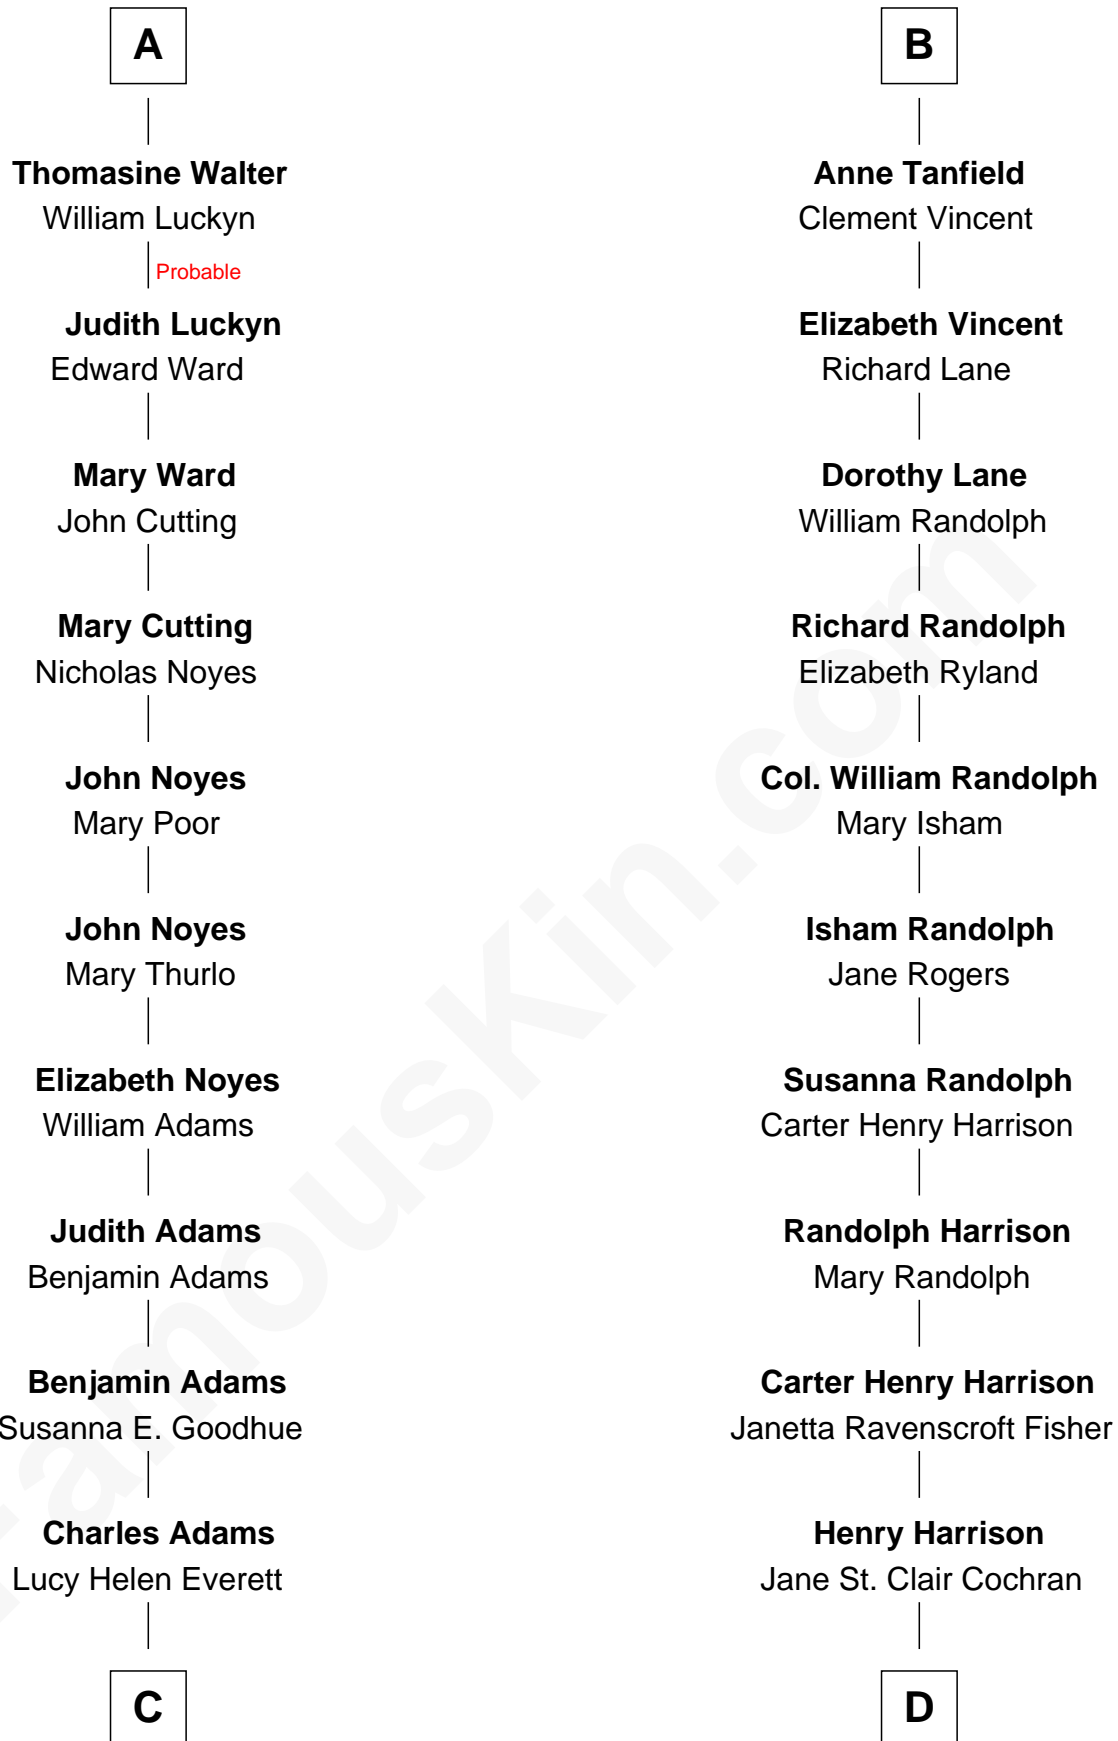

FamousKin.com Relationship Chart of

Helen Keller

Author and Activist

18th cousin 3 times removed of

Edward Norton

Movie Actor

Sir John Howard

Alice de Bois

Joan Howard
Sir Peter de Brewes

Beatrice Brewes
Sir Hugh Shirley

Sir Ralph Shirley
Joan Basset

Beatrice Shirley
John Brome

Isabel Brome
John Denton

Thomas Denton
Jane Webbe

Isabel Denton
William ap Walter

A

Sir Robert Howard
Margaret de Scales

Sir John Howard
Alice Tendring

Sir Robert Howard
Margaret Mowbray

Katherine Howard
Sir Edward Neville

Catherine Neville
Robert Tanfield

William Tanfield
Elizabeth Stavely

Frances Tanfield
Bridget Cave

B

C

Kate Adams
Arthur Henley Keller

Helen Keller
Author and Activist

D

George Moffett Harrison
Bettie Montgomery. Kent

Joseph Kent Harrison
Cornelia Long Somerville