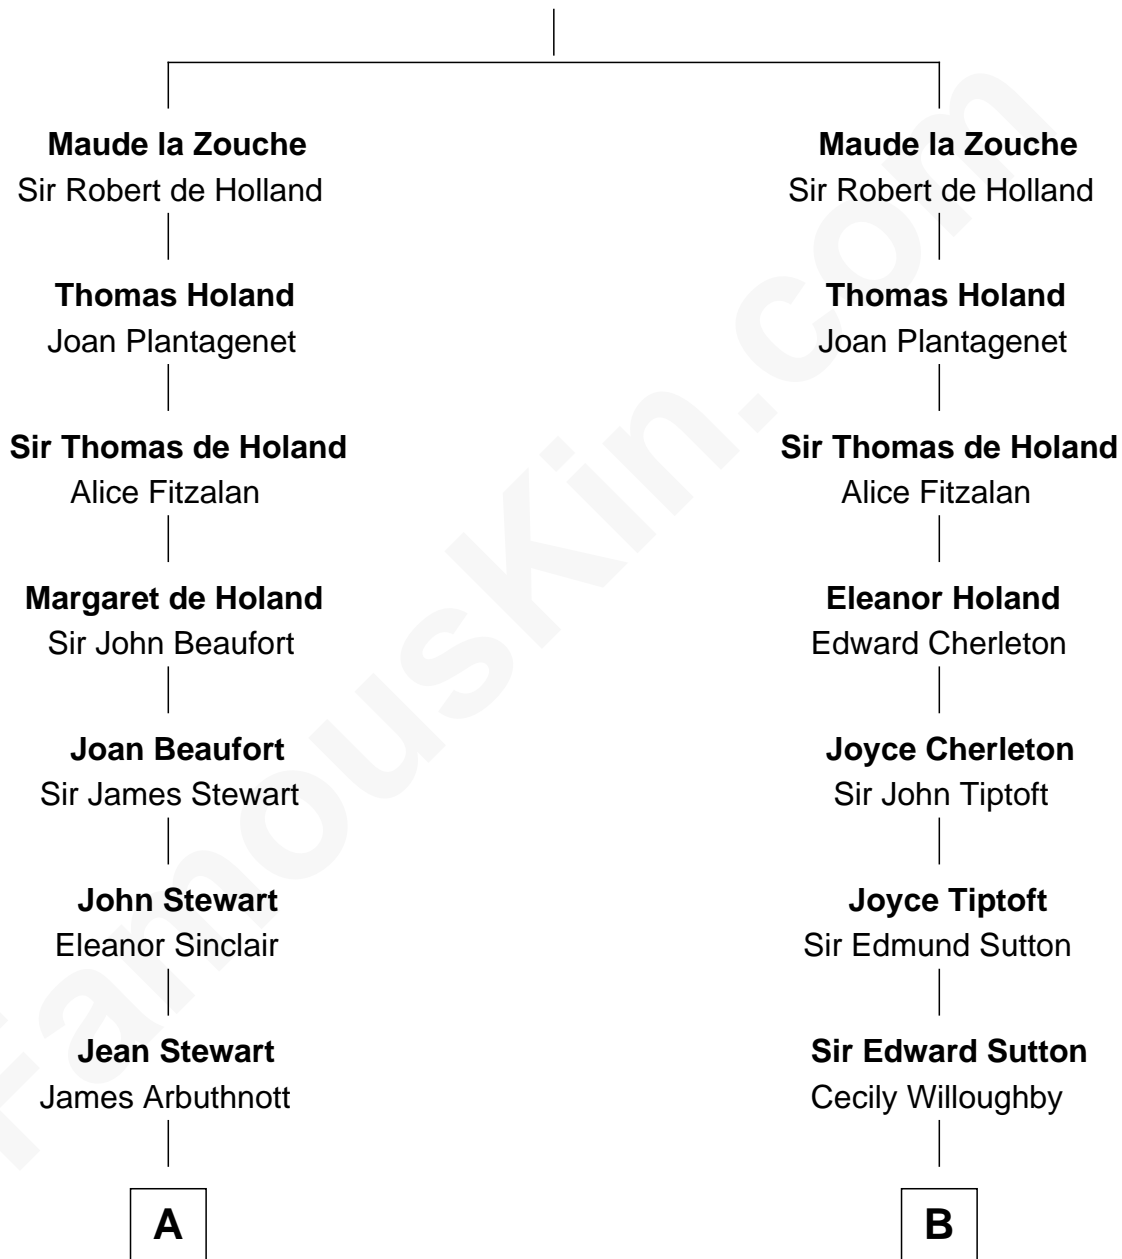

# FamousKin.com Relationship Chart of

**Helen Keller**

*Author and Activist*

17th cousin 2 times removed of

**Endicott Peabody**

*62nd Governor of Massachusetts*

**Sir Alan la Zouche**

Eleanor de Segrave

C

**Henry Parkman**

Mary Frances Parker

**Mary Elizabeth Parkman**

Rt. Rev. Malcolm Endicott Peabody

**Endicott Peabody**

*62nd Governor of Massachusetts*

FamousKin.com