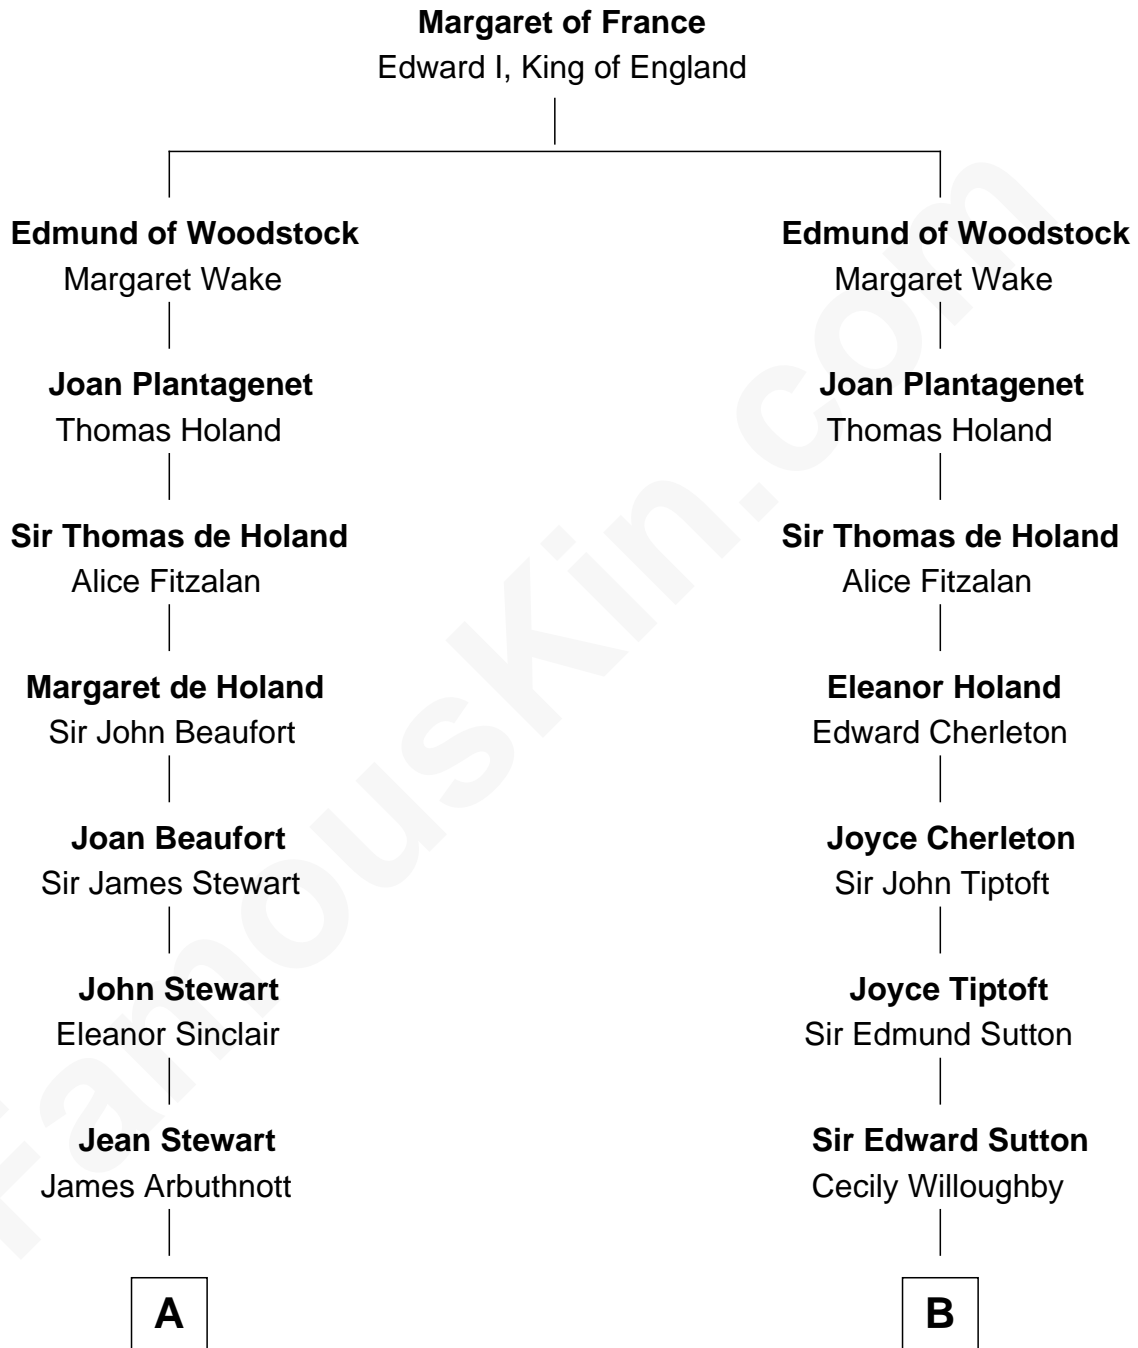

# FamousKin.com Relationship Chart of

**Helen Keller**

*Author and Activist*

17th cousin 2 times removed of

**Endicott Peabody**

*62nd Governor of Massachusetts*

C

**Henry Parkman**

Mary Frances Parker

**Mary Elizabeth Parkman**

Rt. Rev. Malcolm Endicott Peabody

**Endicott Peabody**

*62nd Governor of Massachusetts*

FamousKin.com