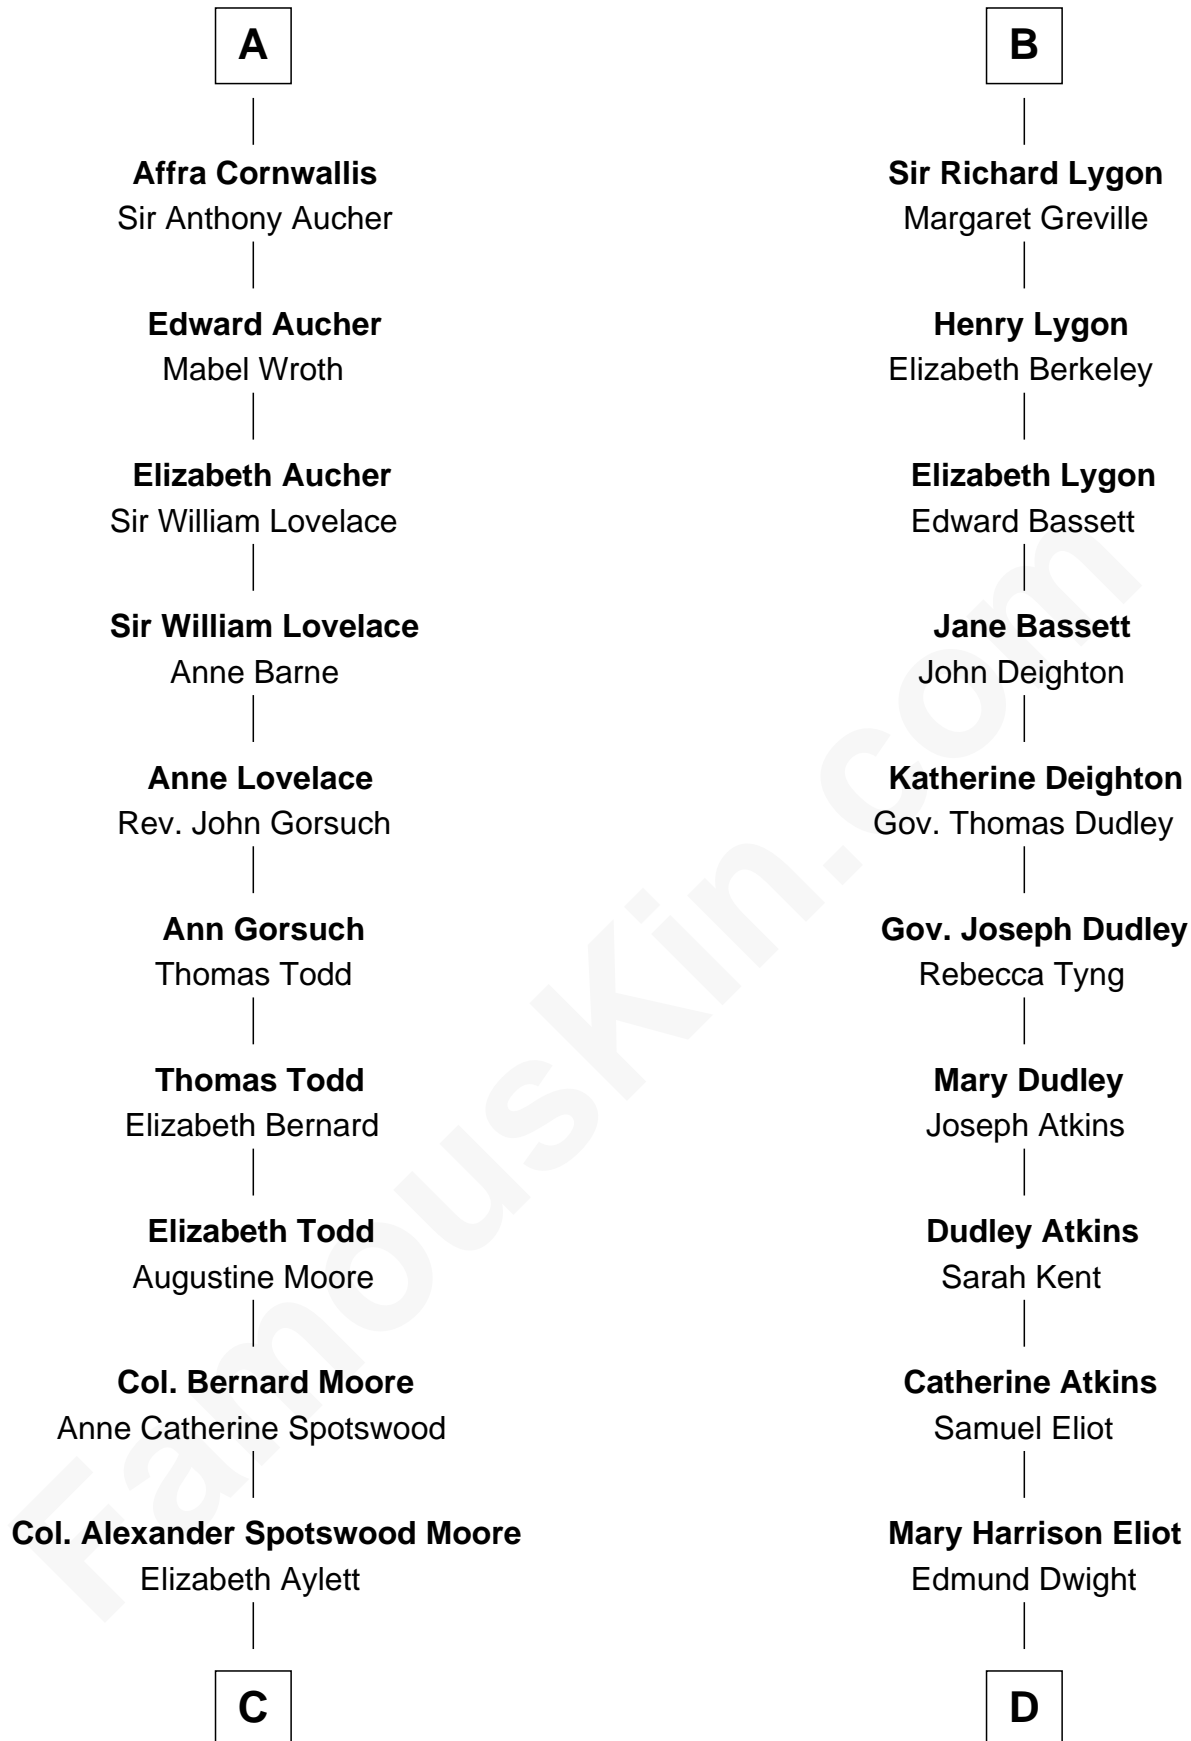

# FamousKin.com Relationship Chart of

**Helen Keller**

*Author and Activist*

19th cousin 1 time removed of

**Endicott Peabody**

*62nd Governor of Massachusetts*

**Hugh le Despencer**

Eleanor de Clare

**Anne Pashley**

Edward Tyrrell

**Philippa Tyrrell**

Thomas Cornwallis

**Sir William Cornwallis**

Elizabeth Stanford

**A**

**Sir Edward le Despencer**

John de Beauchamp

**Sir Richard de Beauchamp**

Elizabeth Stafford

**Anne de Beauchamp**

Sir Richard Lygon

**B**

**C**

**Mary Fairfax Moore**

David Keller

**Arthur Henley Keller**

Kate Adams

**Helen Keller**

*Author and Activist*

**D**

**Mary Eliot Dwight**

Dr. Samuel Parkman