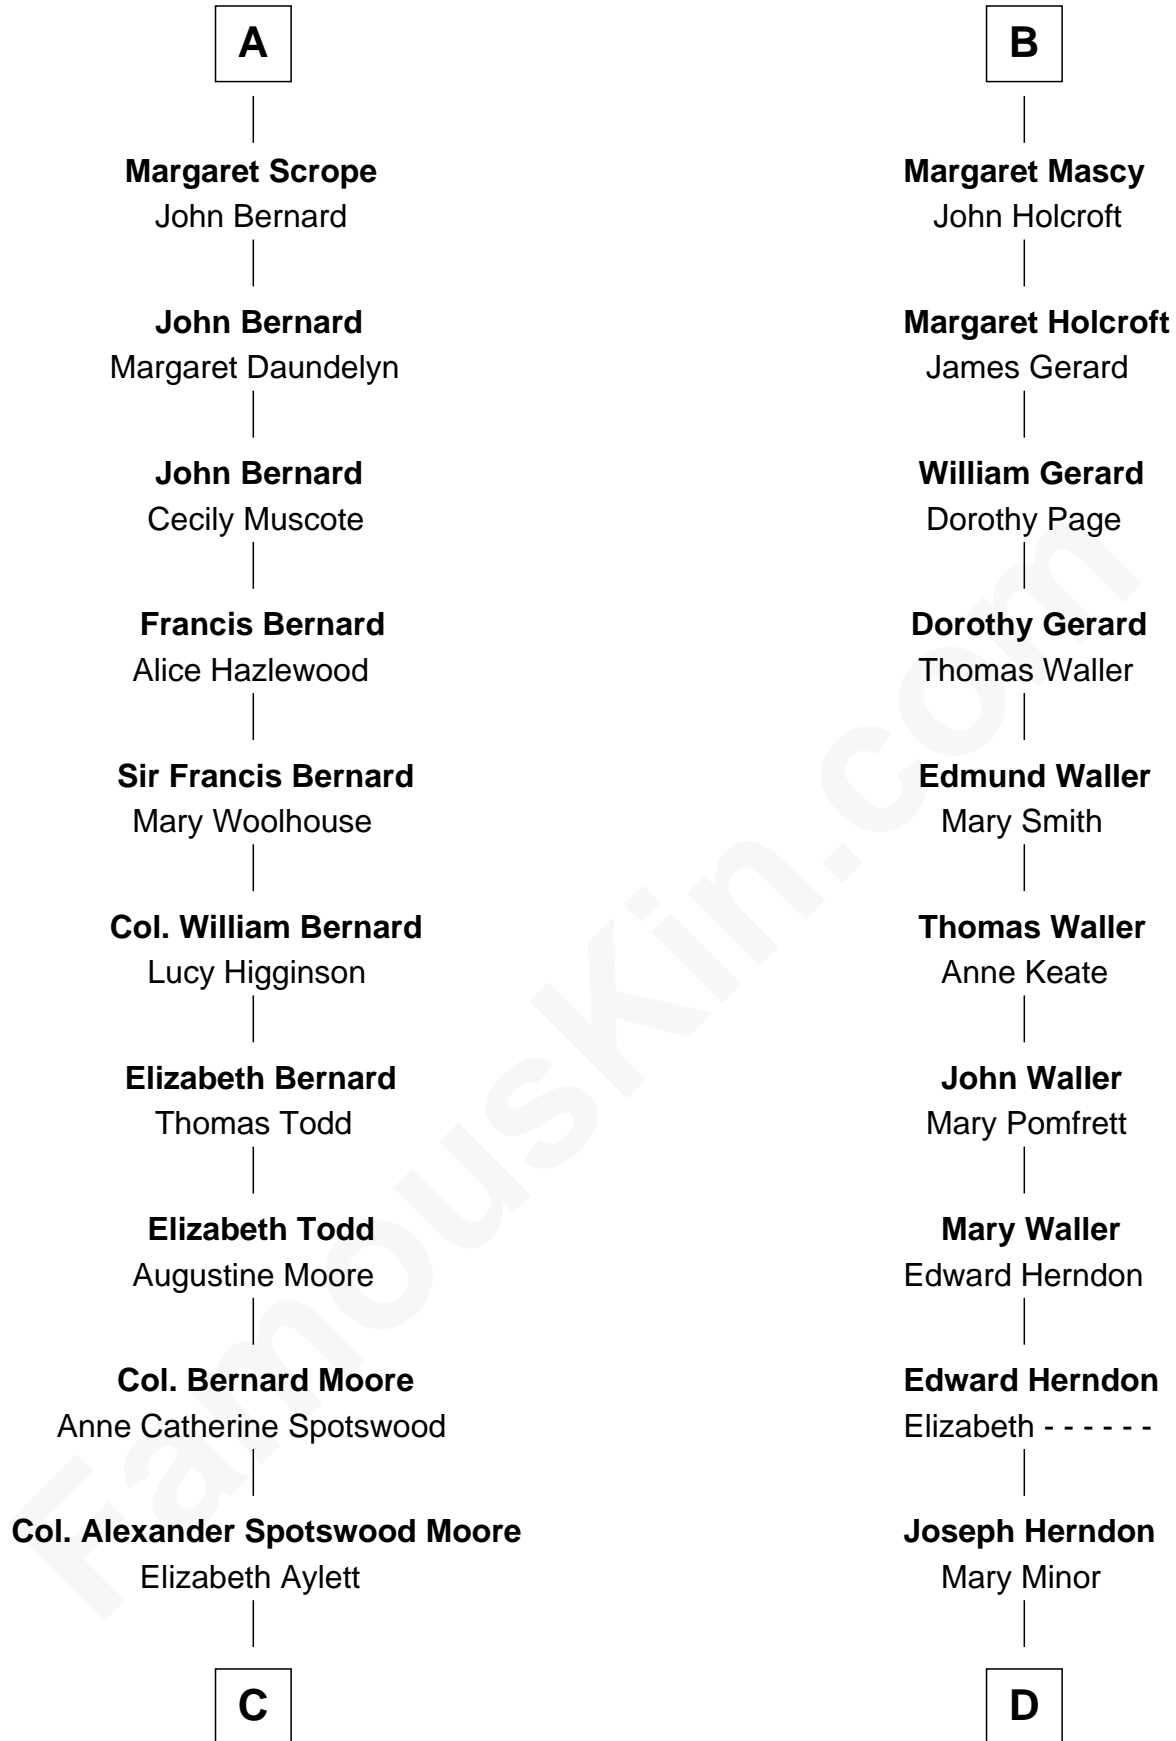

FamousKin.com

Relationship Chart of

Helen Keller

Author and Activist

18th cousin 1 time removed of

Capt. William Lewis Herndon

Captain of the ill fated S.S. Central America

FamousKin.com