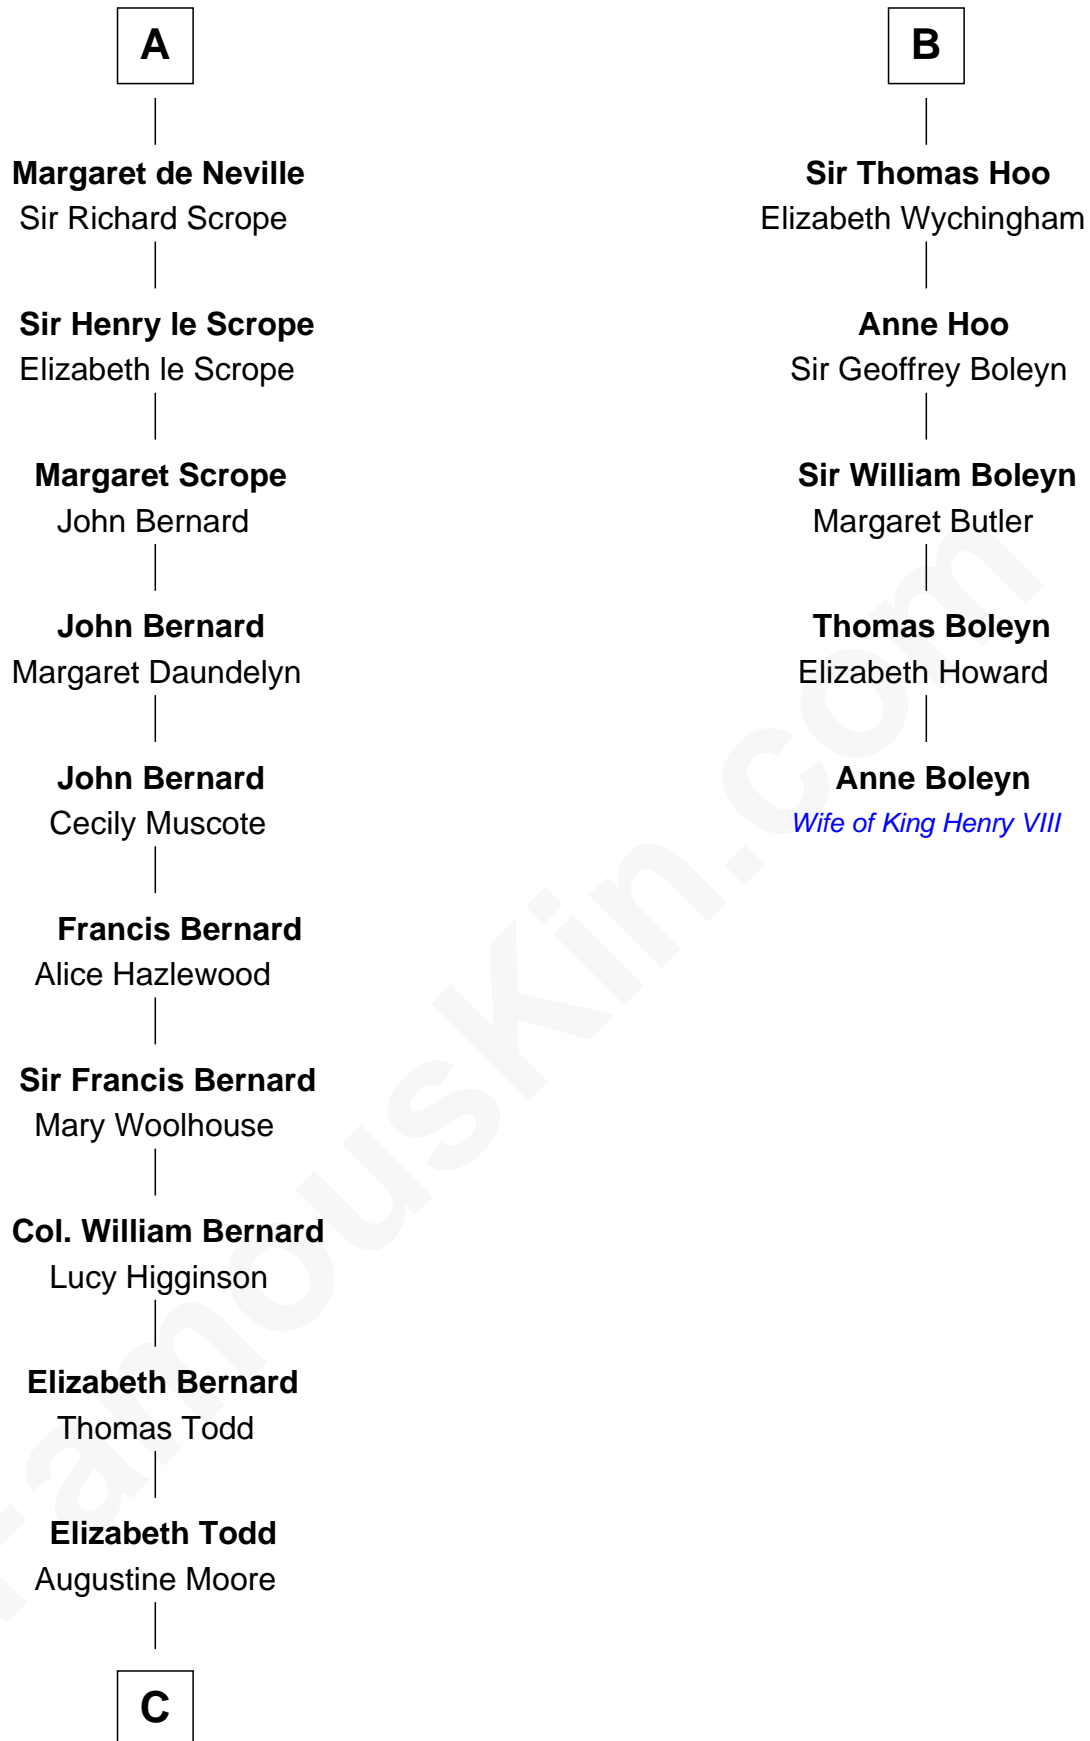

FamousKin.com Relationship Chart of

Helen Keller

Author and Activist

11th cousin 10 times removed of

Anne Boleyn

2nd Wife of King Henry VIII

Hugh de Kevelioc

with wife

with wife

Bertrade de Montfort

C

Col. Bernard Moore
Anne Catherine Spotswood

Col. Alexander Spotswood Moore
Elizabeth Aylett

Mary Fairfax Moore
David Keller

Arthur Henley Keller
Kate Adams

Helen Keller
Author and Activist