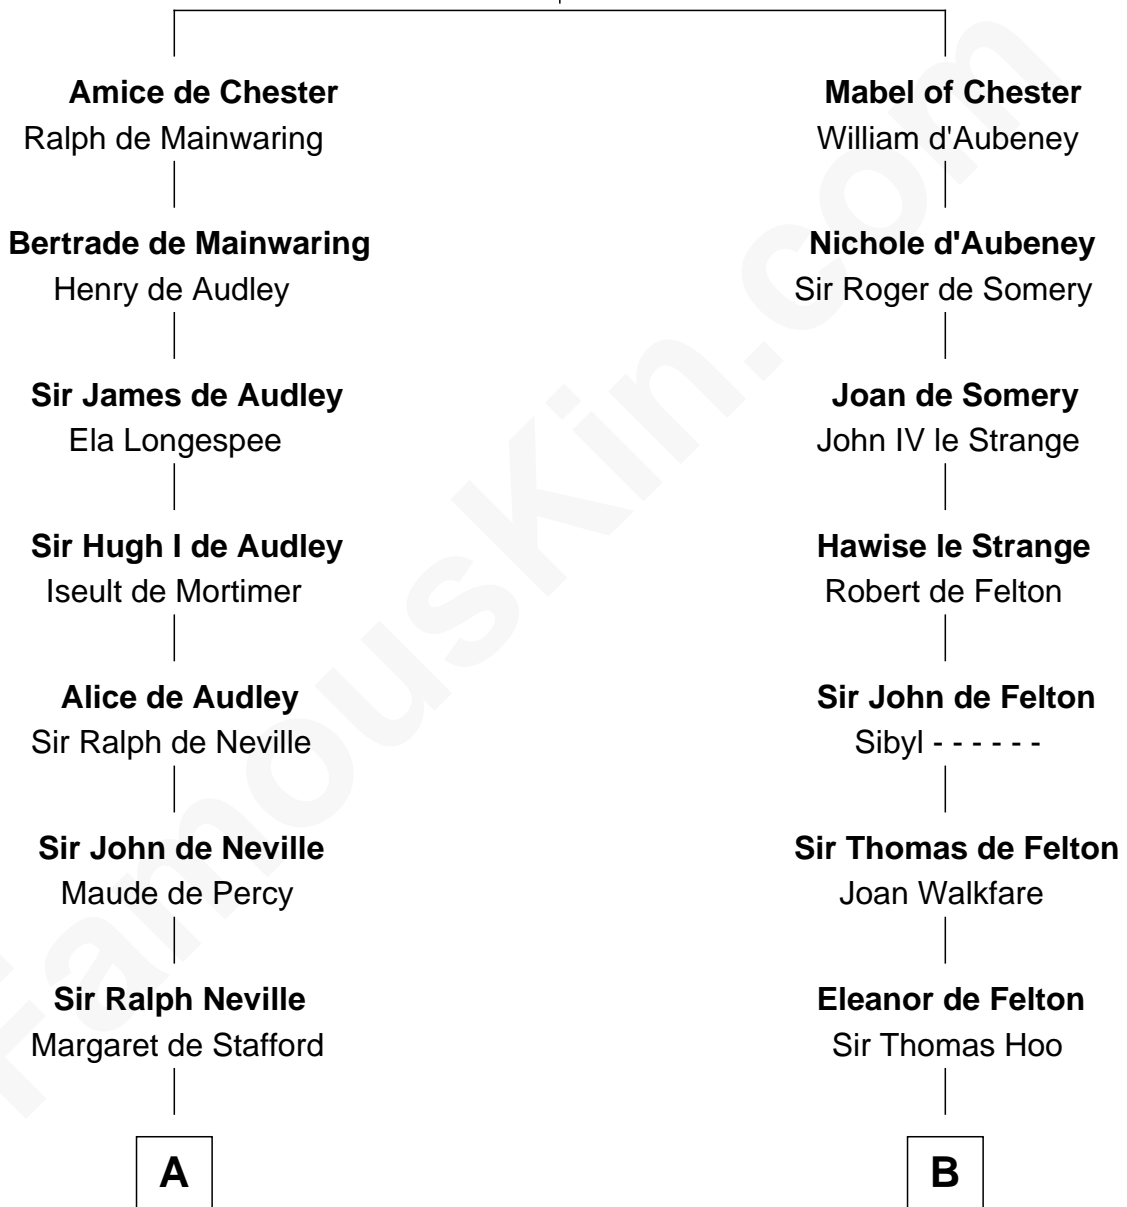

FamousKin.com Relationship Chart of

Helen Keller

Author and Activist

11th cousin 10 times removed of

Anne Boleyn

2nd Wife of King Henry VIII

Hugh de Kevelioc

with wife

with wife

Bertrade de Montfort

C

Col. Bernard Moore
Anne Catherine Spotswood

Col. Alexander Spotswood Moore
Elizabeth Aylett

Mary Fairfax Moore
David Keller

Arthur Henley Keller
Kate Adams

Helen Keller
Author and Activist