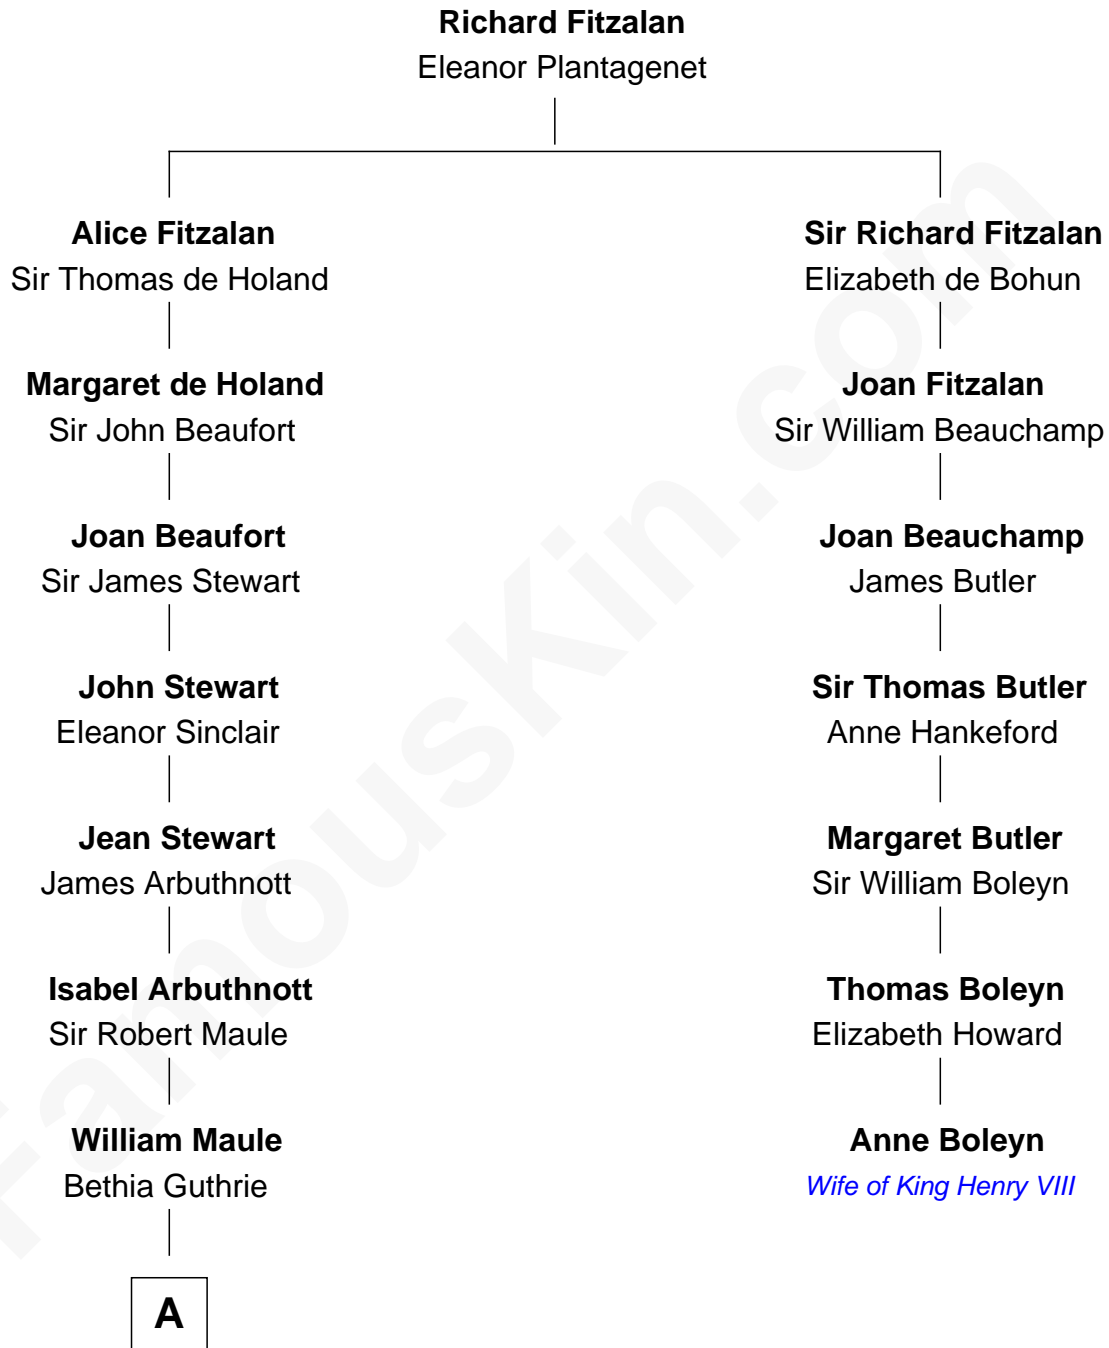

FamousKin.com Relationship Chart of

Helen Keller

Author and Activist

6th cousin 9 times removed of

Anne Boleyn

2nd Wife of King Henry VIII

A

—
Eleanor Maule

Sir Alexander Morrison

—
Bethia Morrison

Sir Robert Spottiswoode

—
Dr. Robert Spottiswoode

Catherine Mercer

—
Lt. Gov. Alexander Spotswood

Anne Butler Brayne

—
Anne Catherine Spotswood

Col. Bernard Moore

—
Col. Alexander Spotswood Moore

Elizabeth Aylett

—
Mary Fairfax Moore

David Keller

—
Arthur Henley Keller

Kate Adams

—
Helen Keller