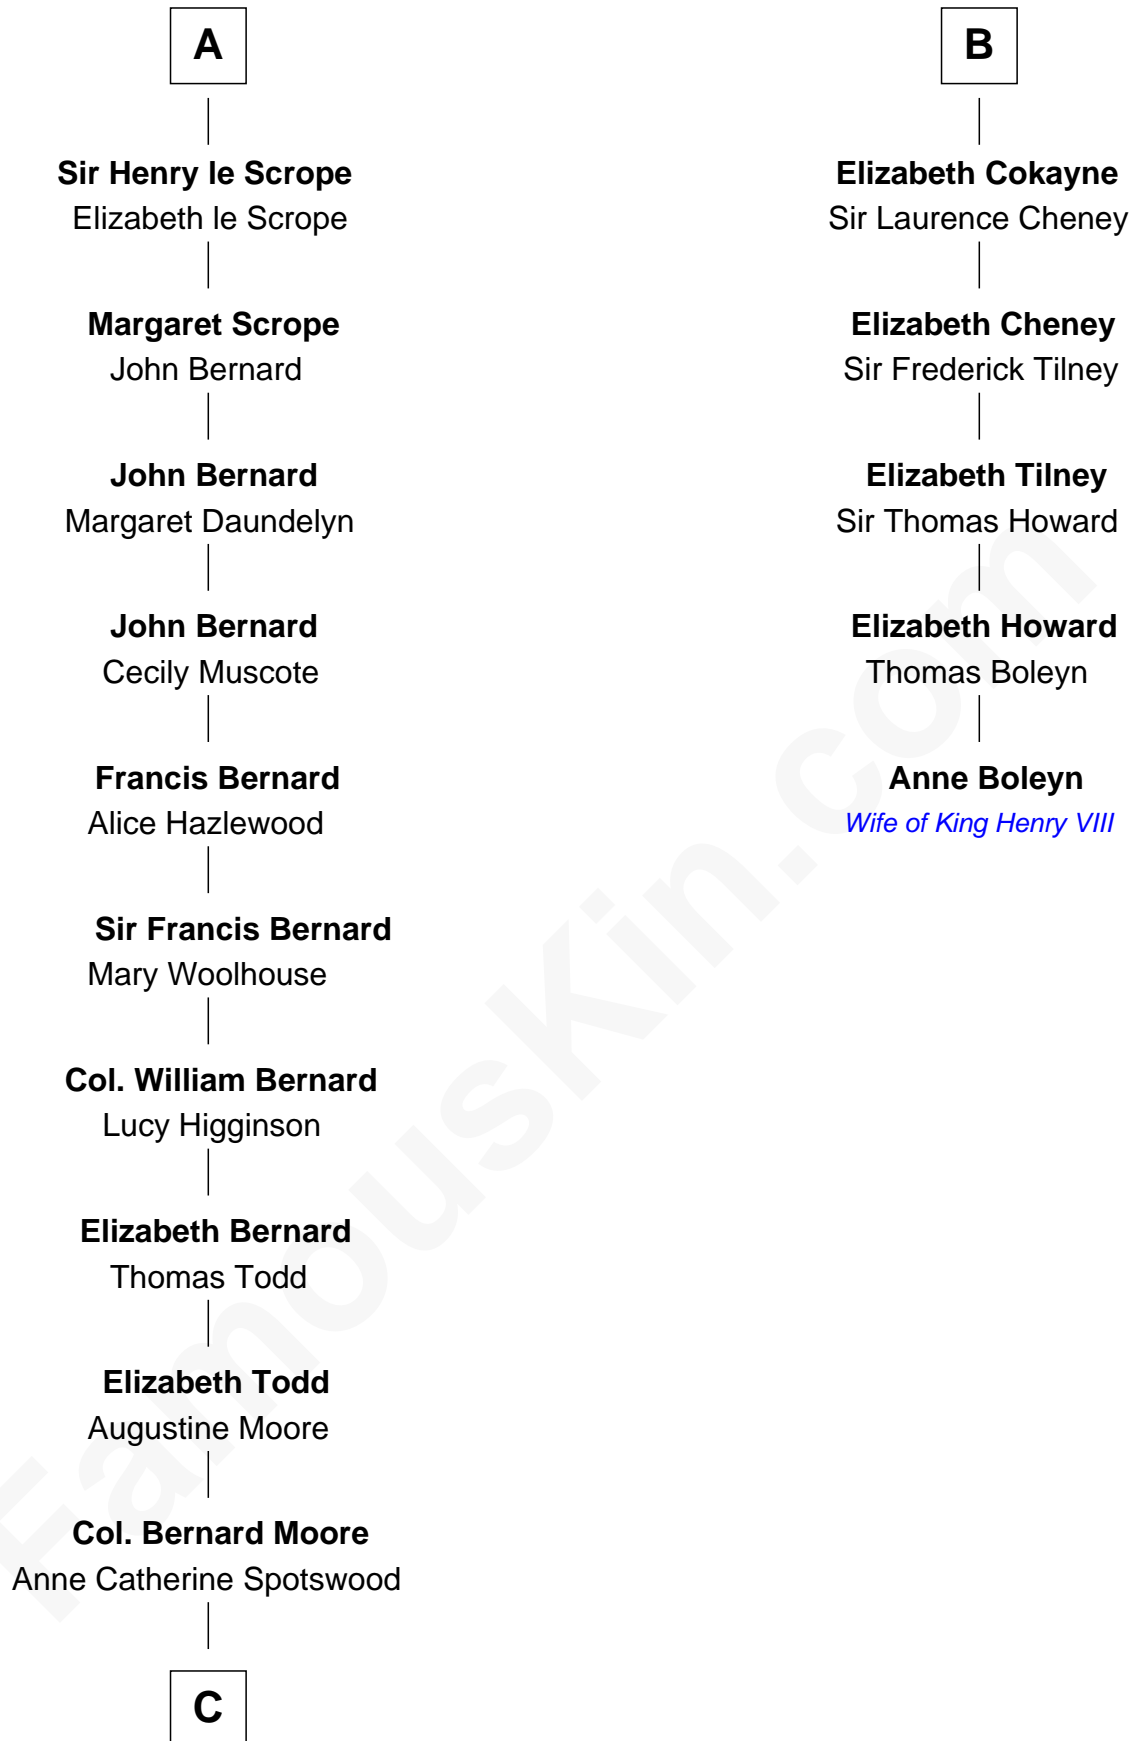

FamousKin.com Relationship Chart of

Helen Keller

Author and Activist

11th cousin 9 times removed of

Anne Boleyn

2nd Wife of King Henry VIII

Sir William Longespee

Ela of Salisbury

C

Col. Alexander Spotswood Moore

Elizabeth Aylett

Mary Fairfax Moore

David Keller

Arthur Henley Keller

Kate Adams

Helen Keller