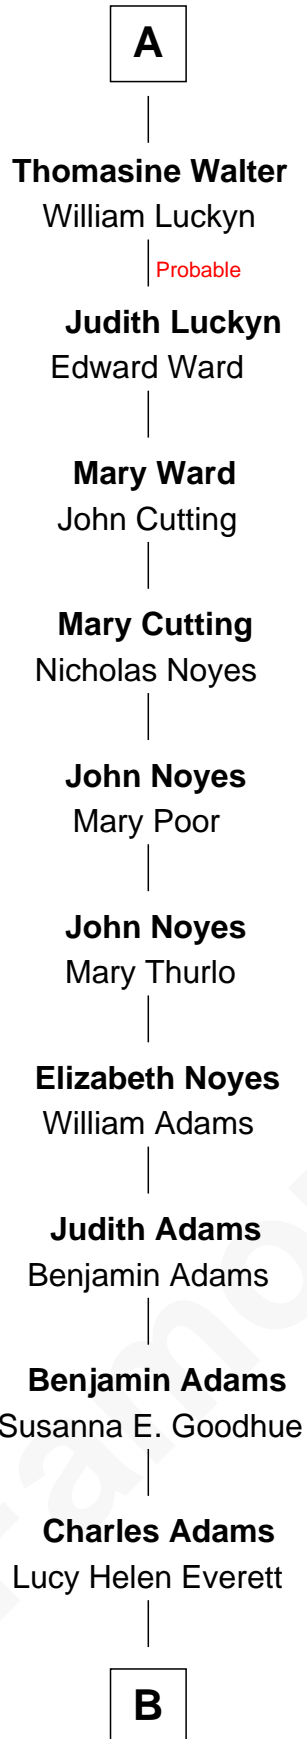

FamousKin.com Relationship Chart of

Helen Keller

Author and Activist

6th cousin 12 times removed of

Anne Boleyn

2nd Wife of King Henry VIII

Sir John Howard

Alice de Bois

Joan Howard
Sir Peter de Brewes

Beatrice Brewes
Sir Hugh Shirley

Sir Ralph Shirley
Joan Basset

Beatrice Shirley
John Brome

Isabel Brome
John Denton

Thomas Denton
Jane Webbe

Isabel Denton
William ap Walter

A

Sir Robert Howard
Margaret de Scales

Sir John Howard
Alice Tendring

Sir Robert Howard
Margaret Mowbray

Sir John Howard
Katherine Moleyns

Sir Thomas Howard
Elizabeth Tilney

Elizabeth Howard
Thomas Boleyn

Anne Boleyn
Wife of King Henry VIII

B

—
Kate Adams
Arthur Henley Keller

—
Helen Keller
Author and Activist

FamousKin.com