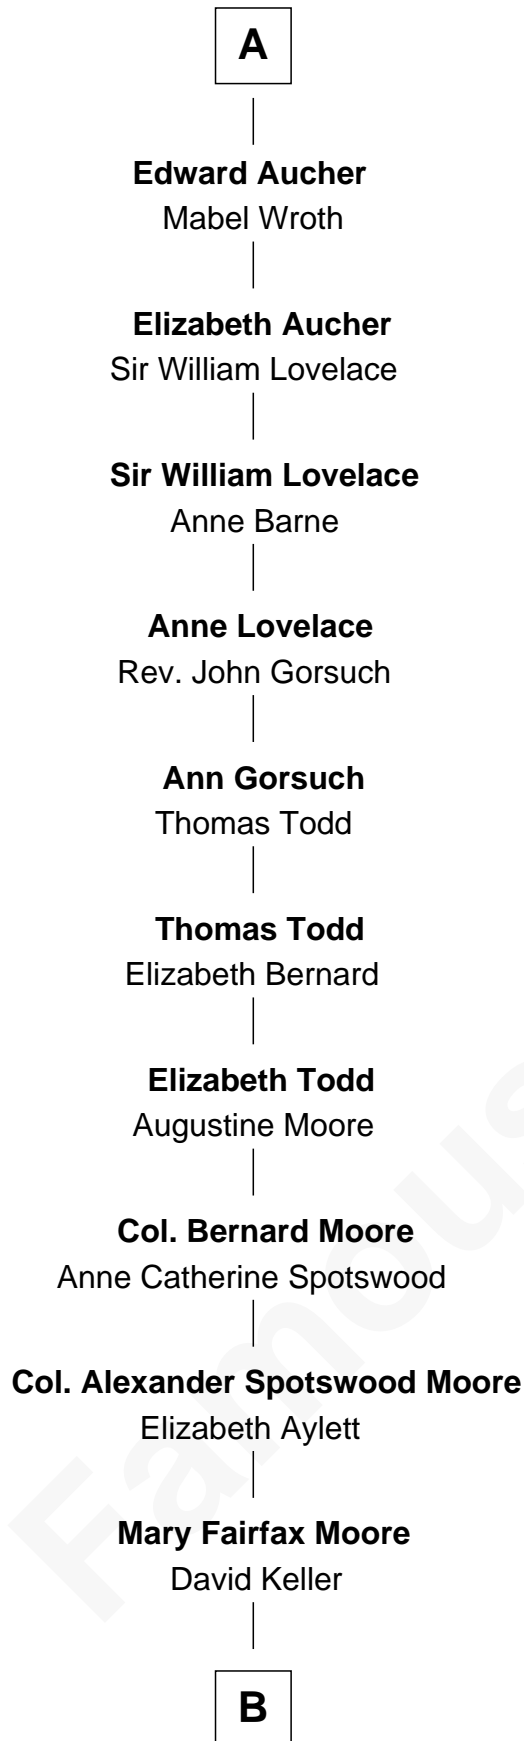

# FamousKin.com Relationship Chart of

**Helen Keller**

*Author and Activist*

7th cousin 11 times removed of

**King Henry VIII**

*King of England*

**William de Montagu**  
Katherine de Grandison

**Sibyl de Montagu**  
Sir Edmund Fitzalan

**Philippe Fitzalan**  
Sir Richard Sergeaux

**Philippa Sergeaux**  
Sir Robert Pashley

**Anne Pashley**  
Edward Tyrrell

**Philippa Tyrrell**  
Thomas Cornwallis

**Sir William Cornwallis**  
Elizabeth Stanford

**Affra Cornwallis**  
Sir Anthony Aucher

**A**

**Philippa de Montagu**  
Sir Roger de Mortimer

**Edmund Mortimer**  
Philippa Plantagenet

**Roger Mortimer**  
Eleanor Holand

**Anne de Mortimer**  
Richard of York

**Sir Richard Plantagenet**  
Cecily Neville

**Edward IV, King of England**  
Elizabeth Woodville

**Elizabeth of York**  
Henry VII, King of England

**King Henry VIII**  
*King of England*

**B**

—  
**Arthur Henley Keller**