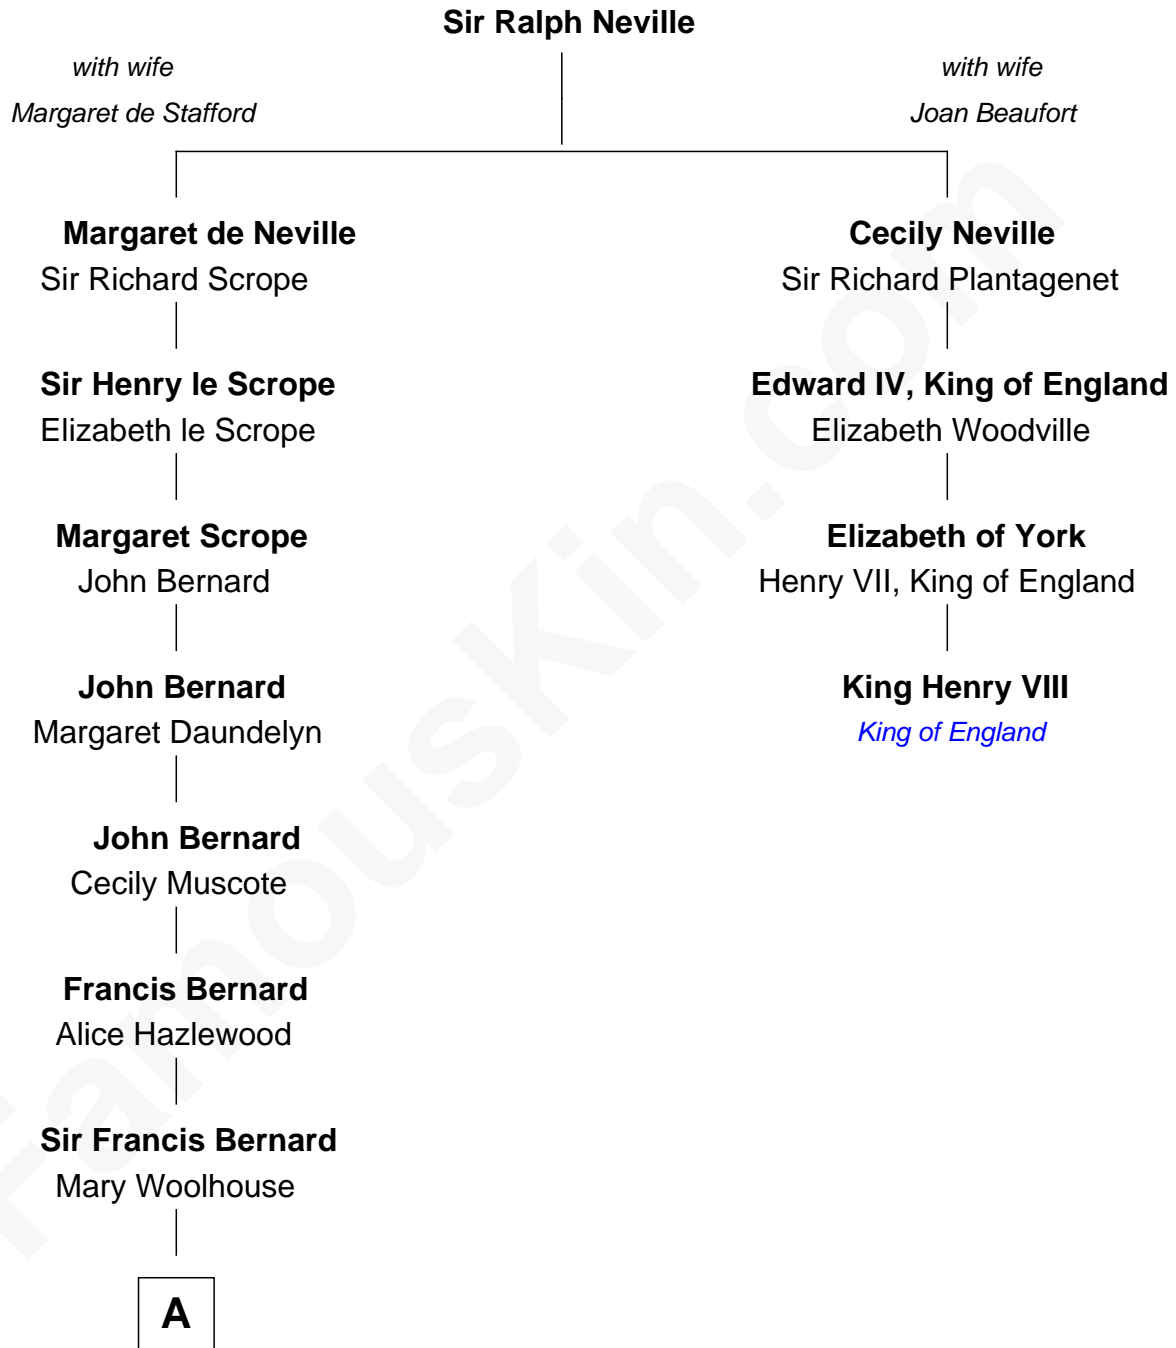

# FamousKin.com Relationship Chart of

**Helen Keller**

*Author and Activist*

3rd cousin 11 times removed of

**King Henry VIII**

*King of England*

**A**

Col. William Bernard

Lucy Higginson

Elizabeth Bernard

Thomas Todd

Elizabeth Todd

Augustine Moore

Col. Bernard Moore

Anne Catherine Spotswood

Col. Alexander Spotswood Moore

Elizabeth Aylett

Mary Fairfax Moore

David Keller

Arthur Henley Keller

Kate Adams

**Helen Keller**

*Author and Activist*