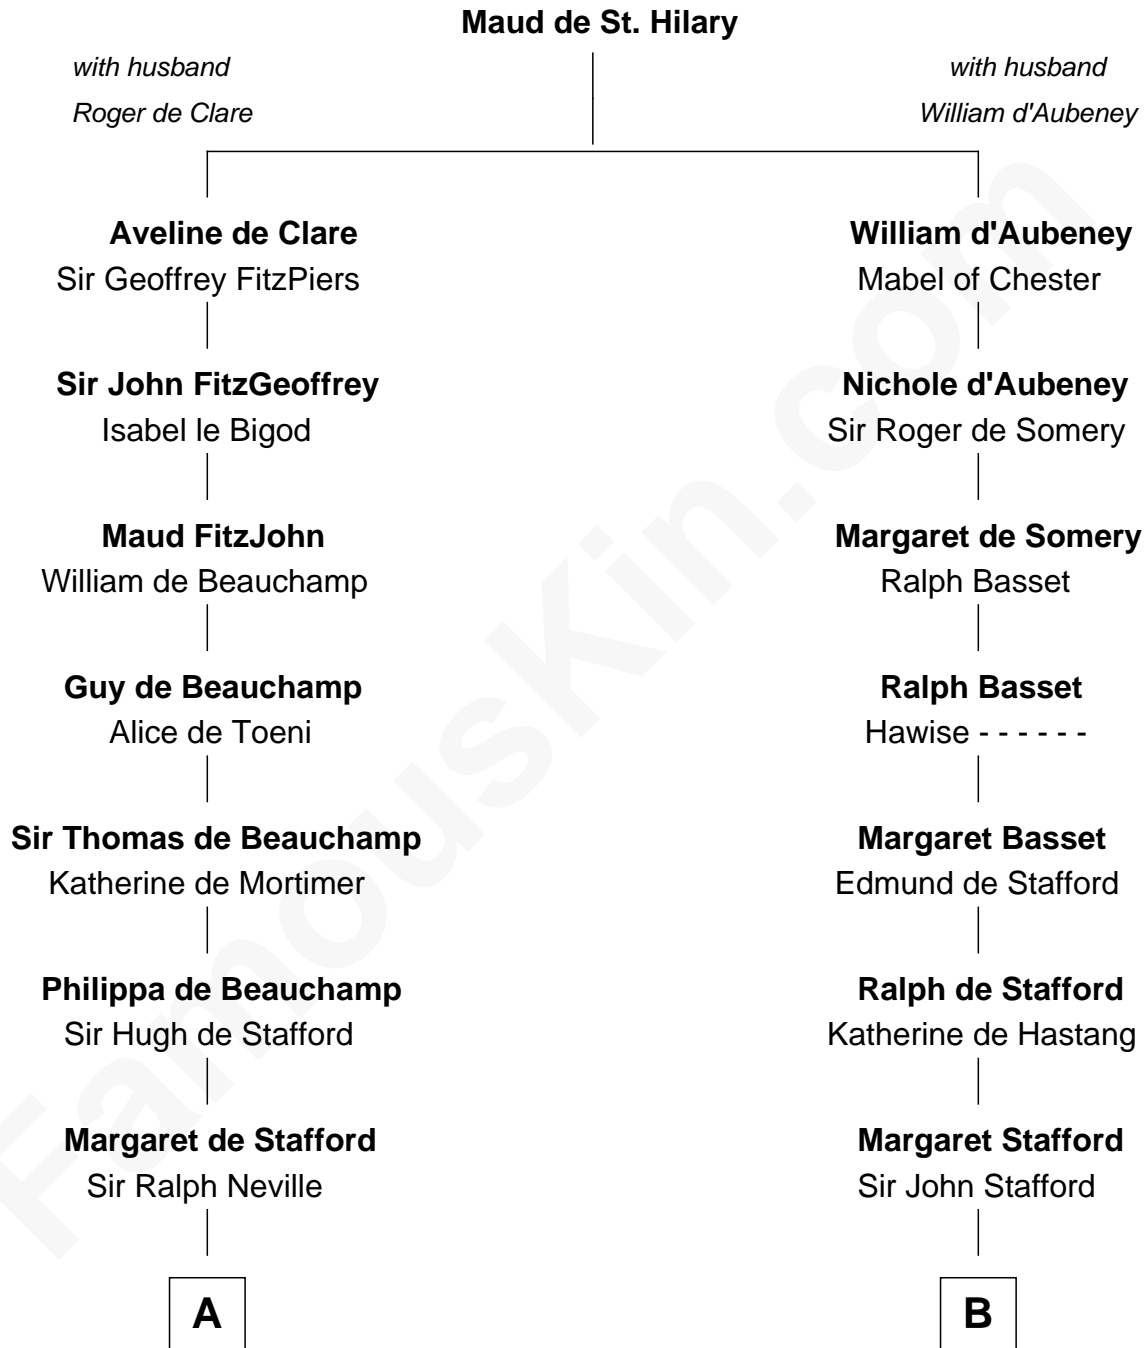

FamousKin.com Relationship Chart of

Helen Keller

Author and Activist

21st cousin of

Samuel Ward King

15th Governor of Rhode Island

C

Col. Bernard Moore
Anne Catherine Spotswood

Col. Alexander Spotswood Moore
Elizabeth Aylett

Mary Fairfax Moore
David Keller

Arthur Henley Keller
Kate Adams

Helen Keller
Author and Activist

D

Samuel Greene
Mary Gorton

Samuel Greene
Sarah Coggeshall

Mercy Green
John Walton

Welthian Walton
William Borden King

Samuel Ward King
15th Governor of Rhode Island