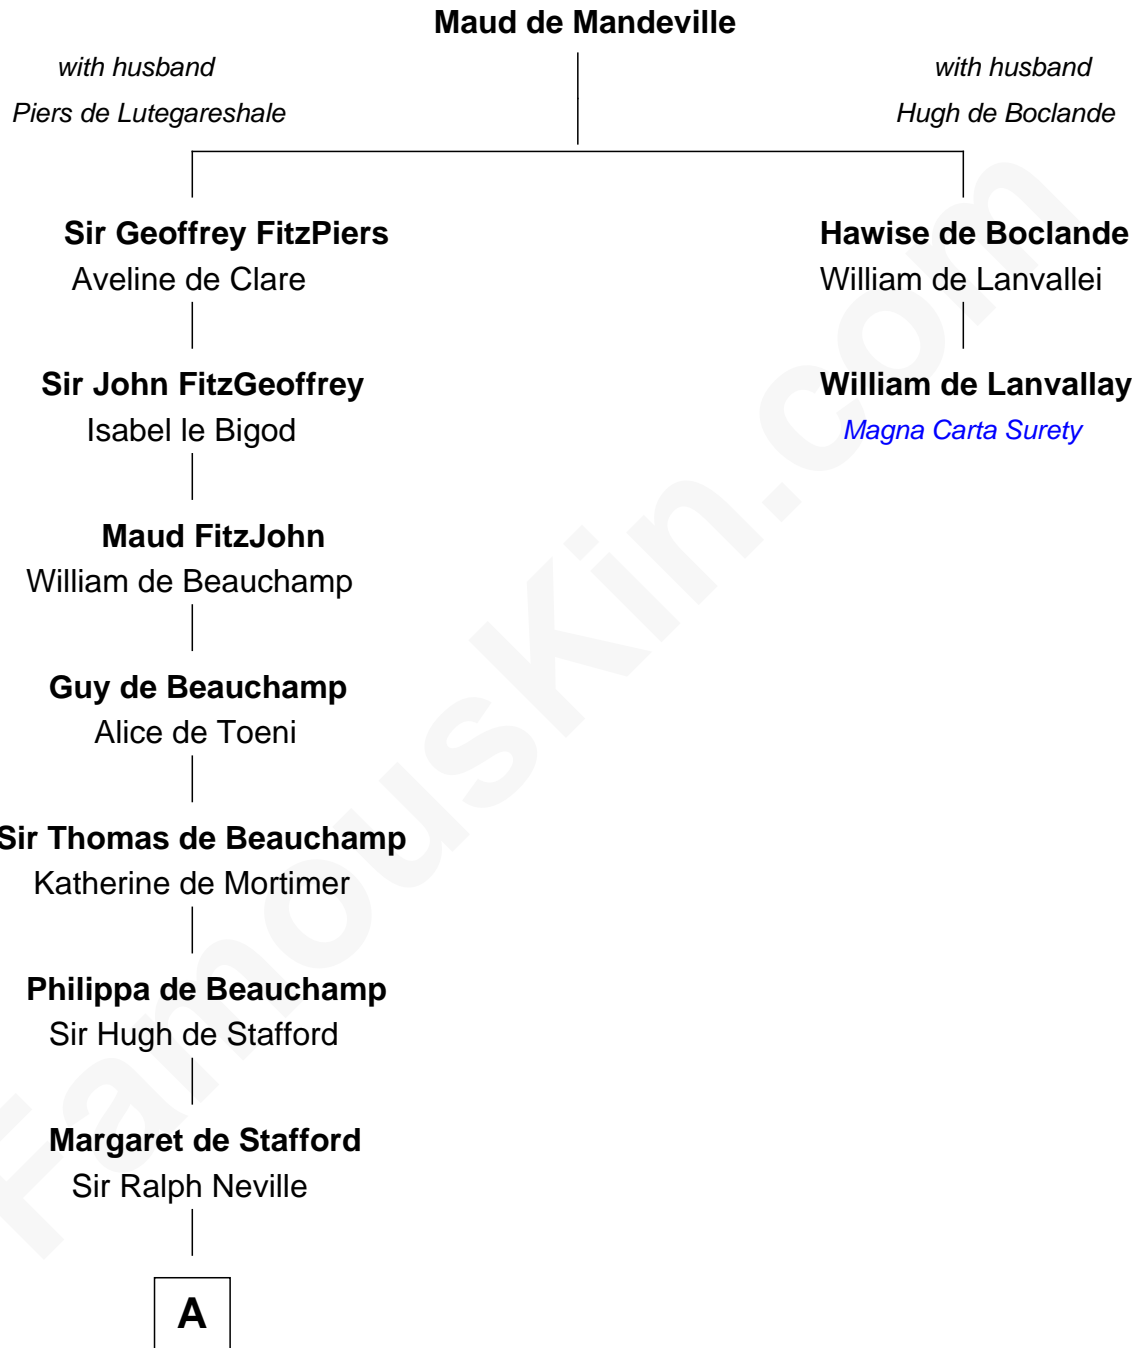

# FamousKin.com Relationship Chart of

**Helen Keller**

*Author and Activist*

1st cousin 20 times removed of

**William de Lanvallay**

*Magna Carta Surety*

**A**

**Margaret de Neville**

Sir Richard Scrope

**Sir Henry le Scrope**

Elizabeth le Scrope

**Margaret Scrope**

John Bernard

**John Bernard**

Margaret Daundelyn

**John Bernard**

Cecily Muscote

**Francis Bernard**

Alice Hazlewood

**Sir Francis Bernard**

Mary Woolhouse

**Col. William Bernard**

Lucy Higginson

**Elizabeth Bernard**

Thomas Todd

**Elizabeth Todd**

Augustine Moore

**B**

**B**

Col. Bernard Moore

Anne Catherine Spotswood

Col. Alexander Spotswood Moore