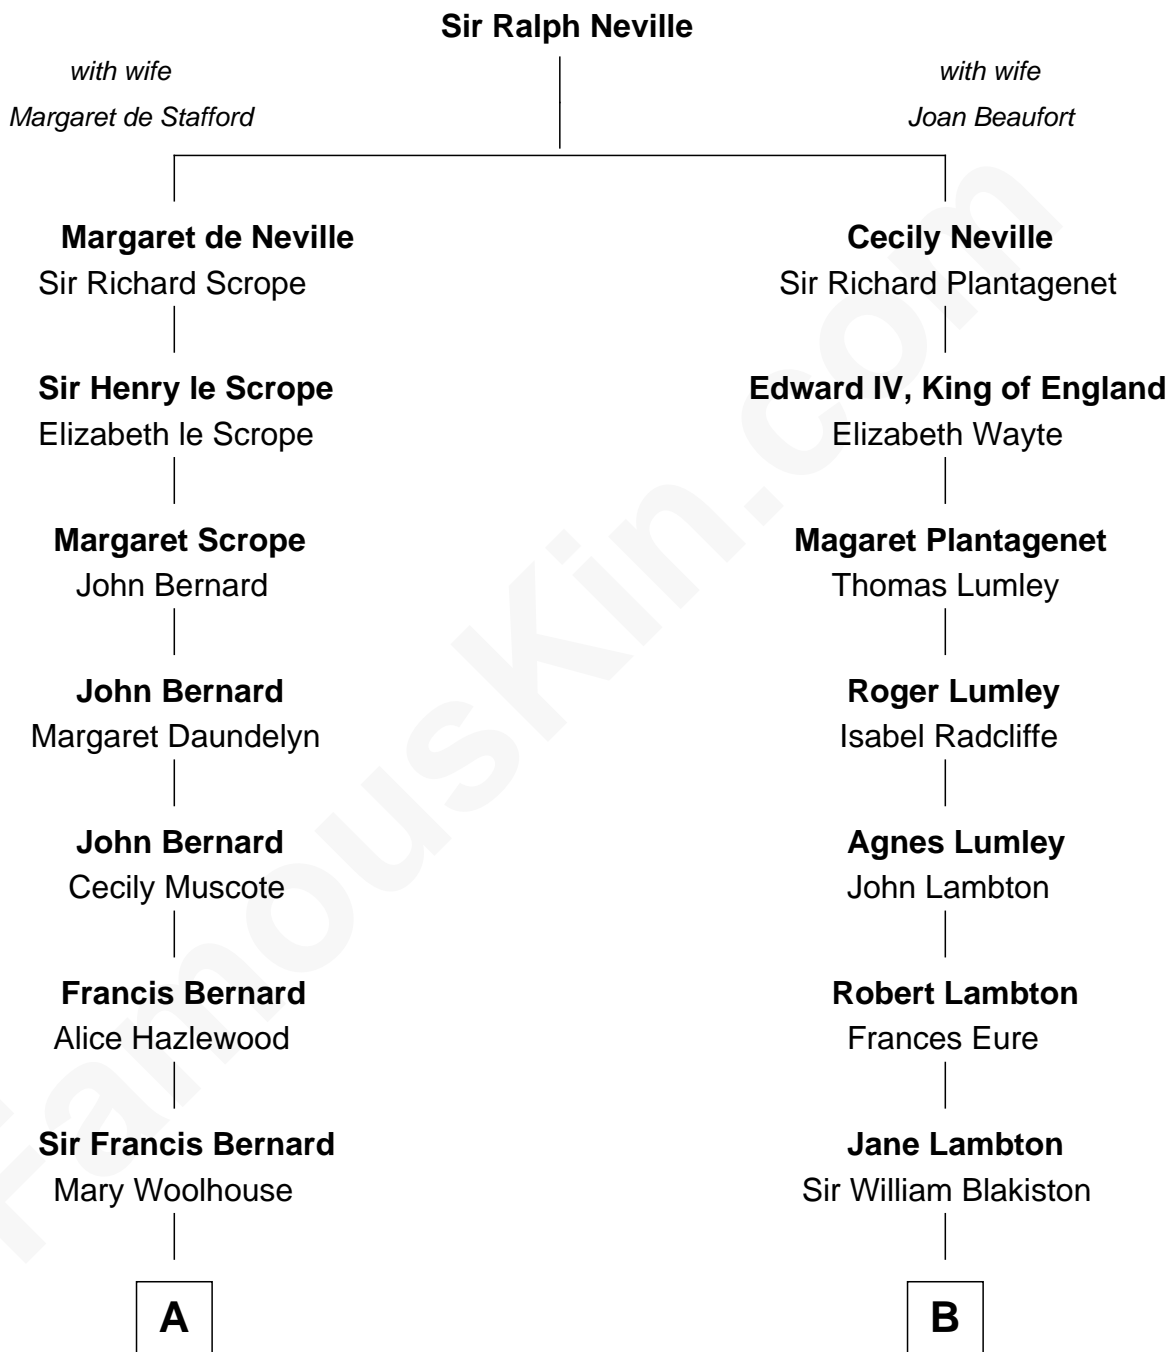

FamousKin.com

Relationship Chart of

Helen Keller

Author and Activist

14th cousin 4 times removed of

Benedict Cumberbatch
Movie, Television and Stage Actor

C

Timothy Carlton Congdon Cumberbatch

Wanda Ventham

Benedict Cumberbatch

Movie, Television and Stage Actor

FamousKin.com