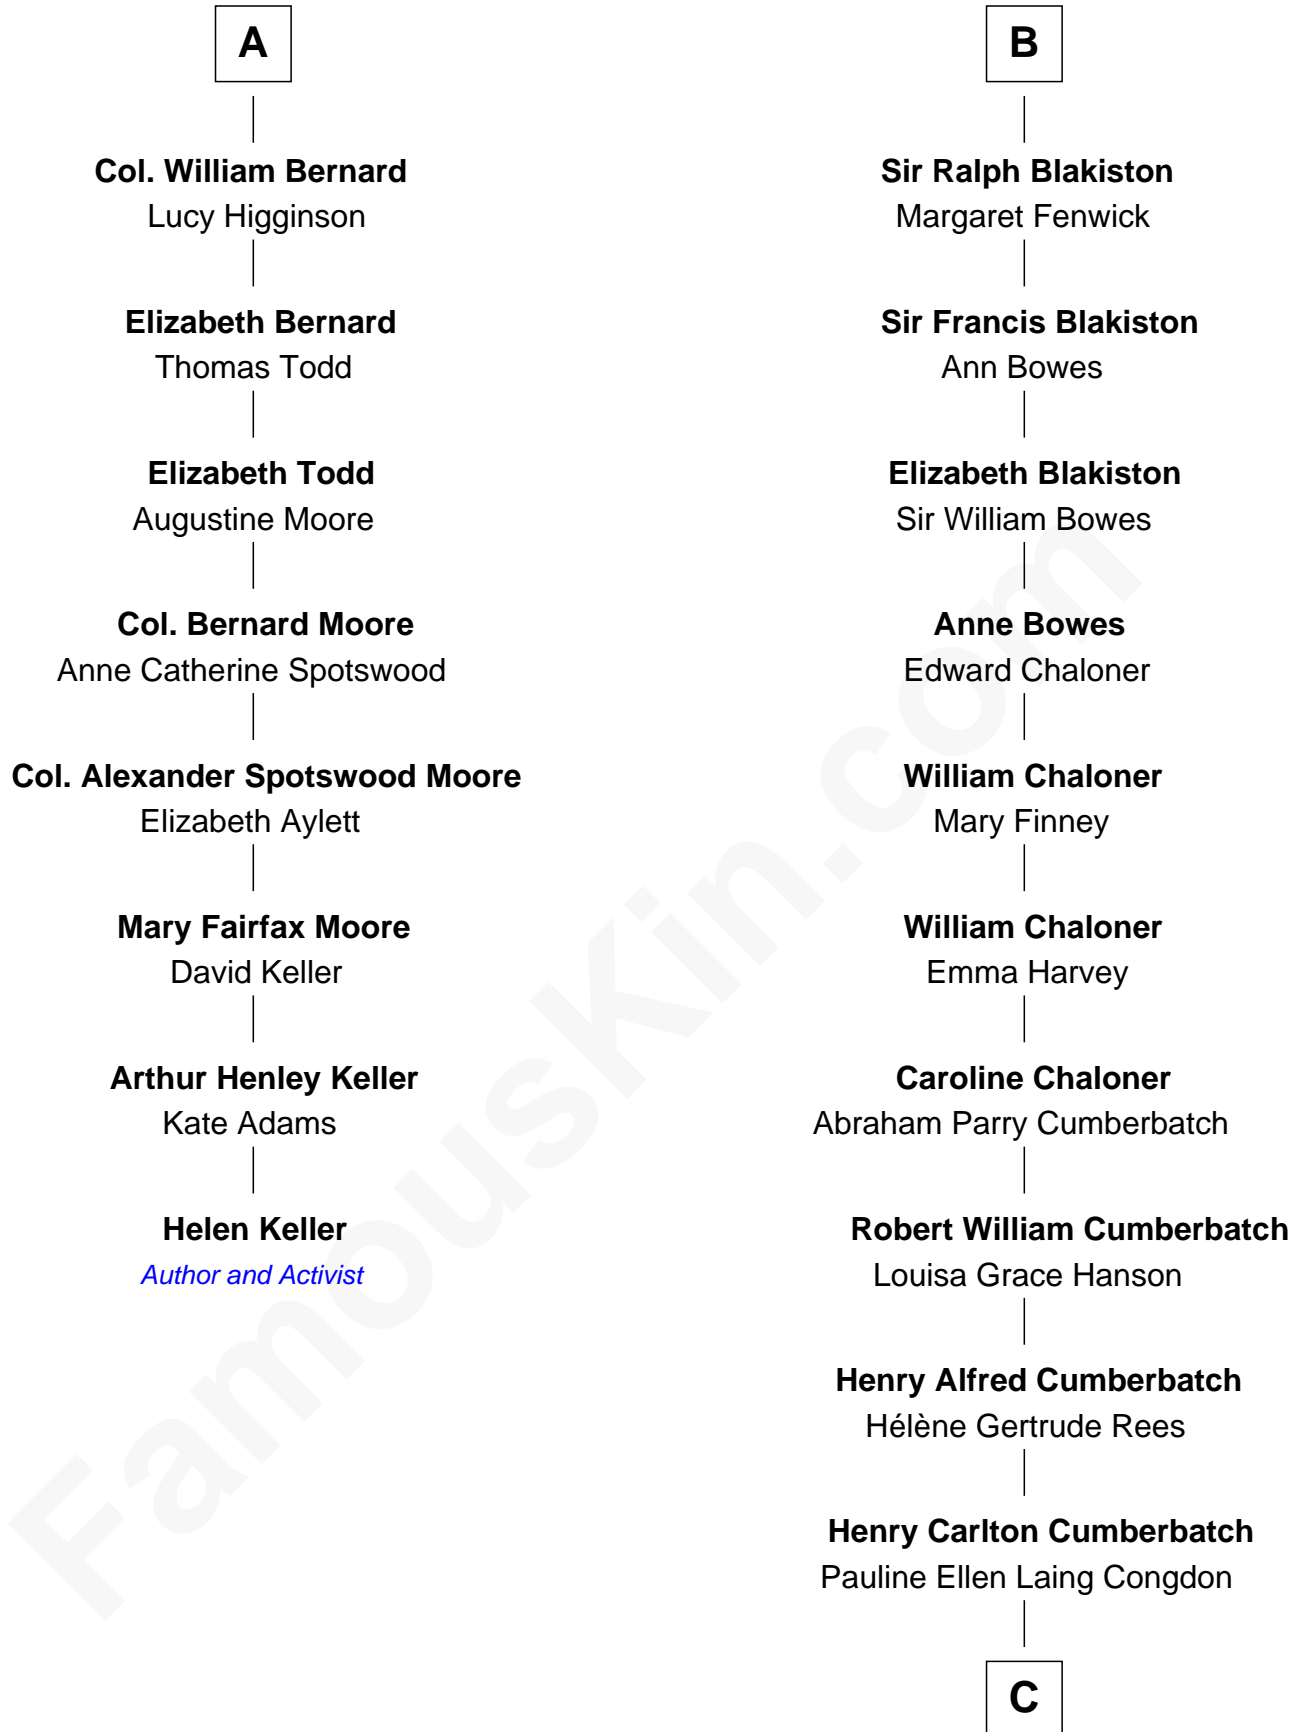

FamousKin.com

Relationship Chart of

Helen Keller

Author and Activist

14th cousin 4 times removed of

Benedict Cumberbatch
Movie, Television and Stage Actor

C

Timothy Carlton Congdon Cumberbatch