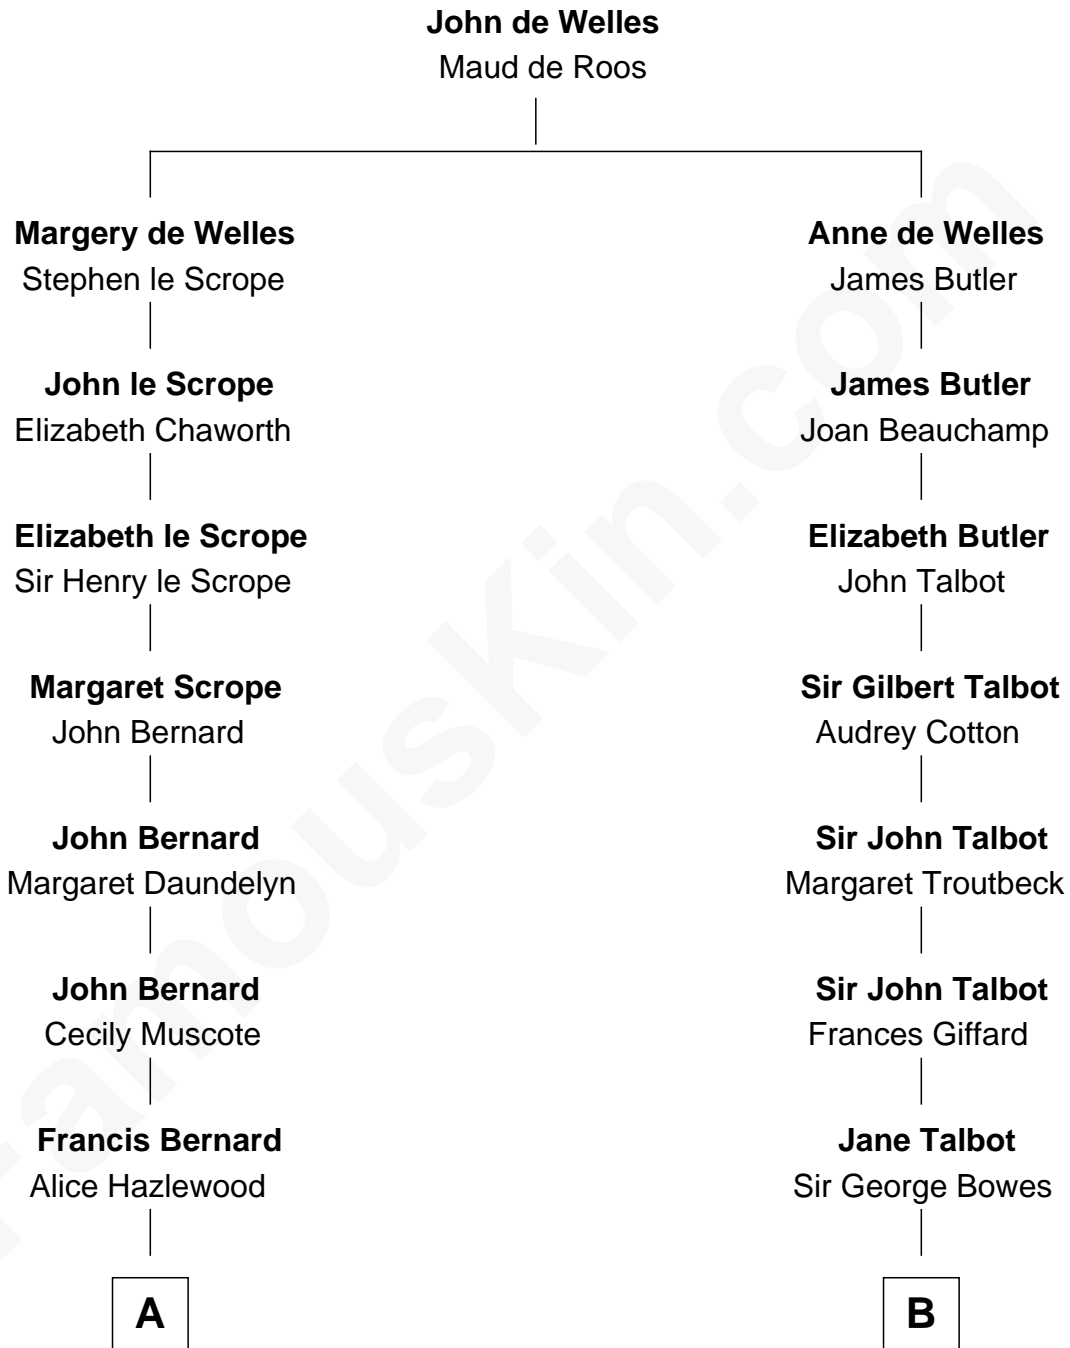

# FamousKin.com Relationship Chart of

**Helen Keller**

*Author and Activist*

15th cousin 3 times removed of

**Benedict Cumberbatch**

*Movie, Television and Stage Actor*

C

Timothy Carlton Congdon Cumberbatch

Wanda Ventham

**Benedict Cumberbatch**

*Movie, Television and Stage Actor*

FamousKin.com