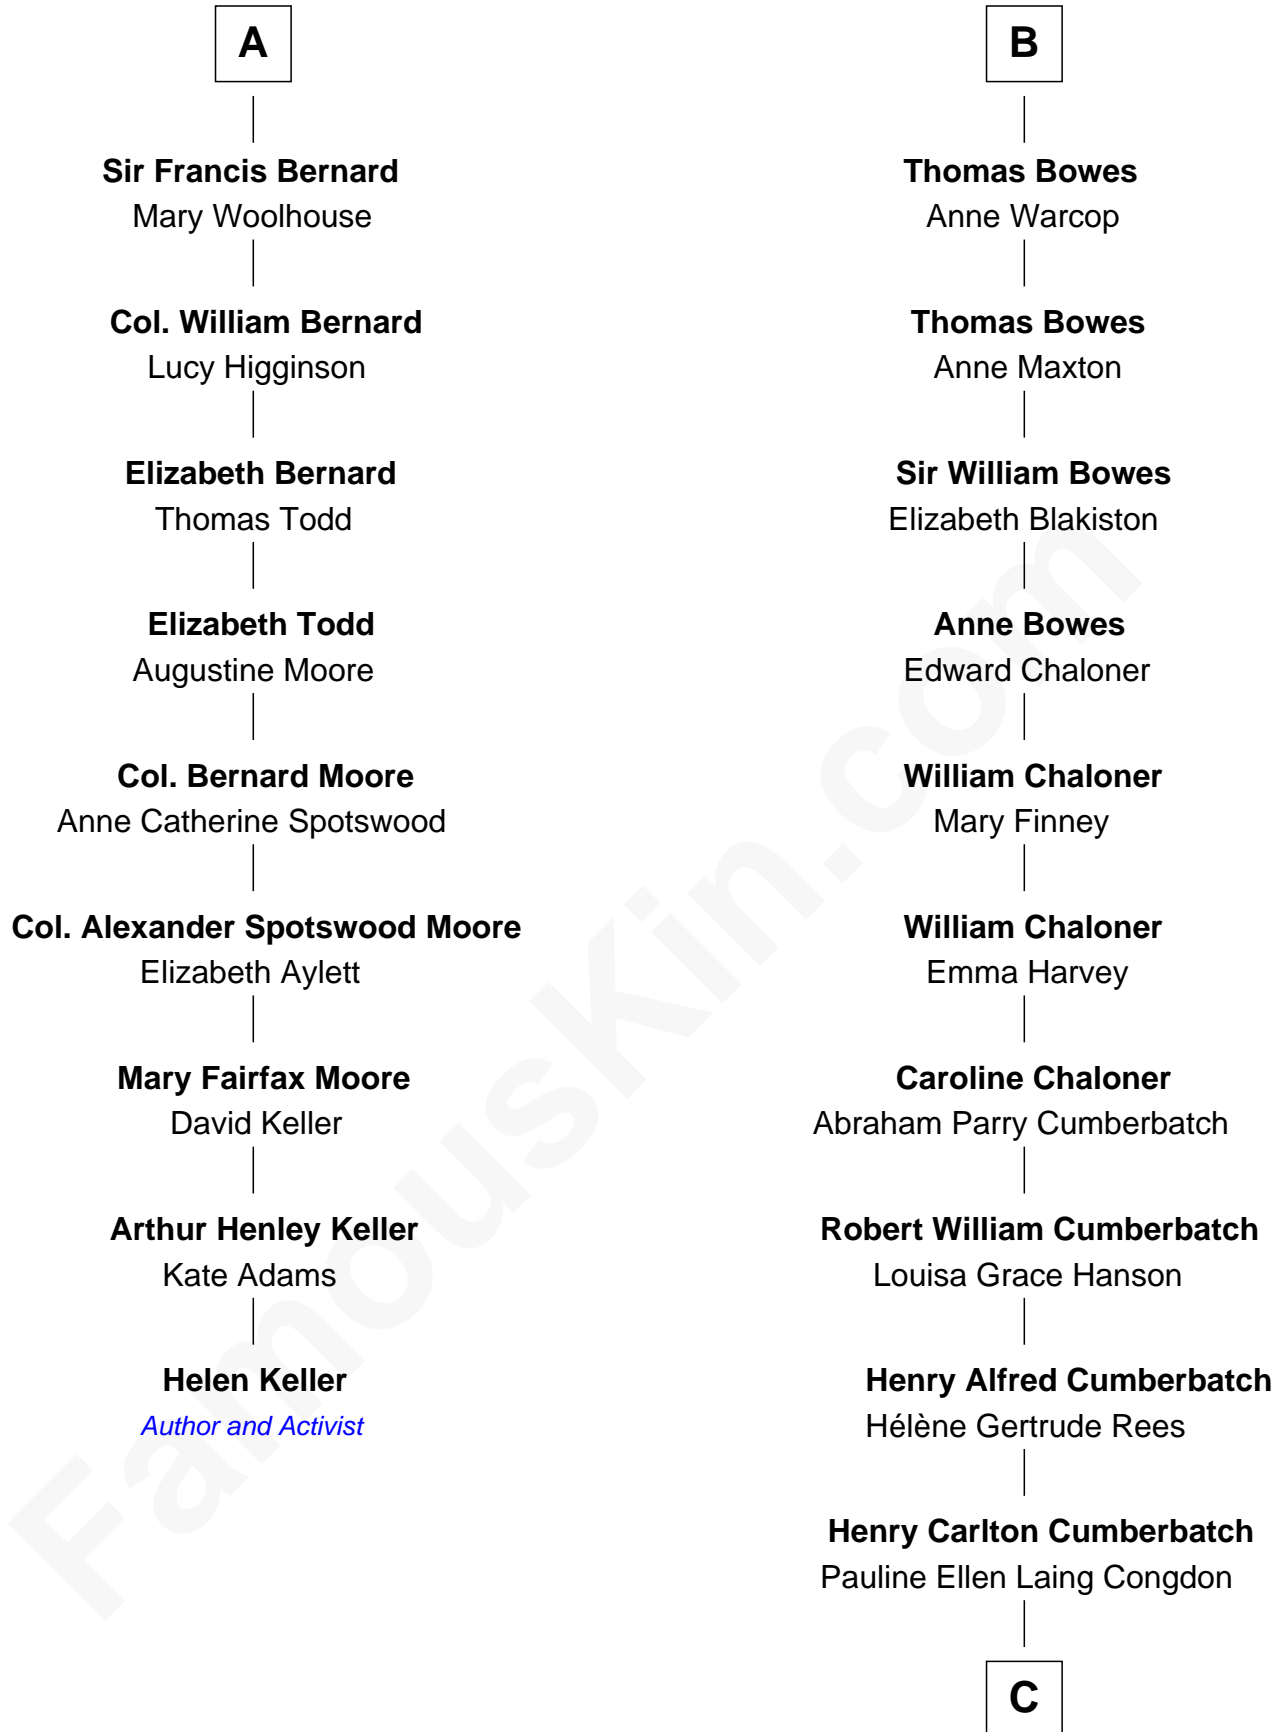

# FamousKin.com Relationship Chart of

**Helen Keller**

*Author and Activist*

15th cousin 3 times removed of

**Benedict Cumberbatch**

*Movie, Television and Stage Actor*

C

Timothy Carlton Congdon Cumberbatch

Wanda Ventham

**Benedict Cumberbatch**

*Movie, Television and Stage Actor*

FamousKin.com