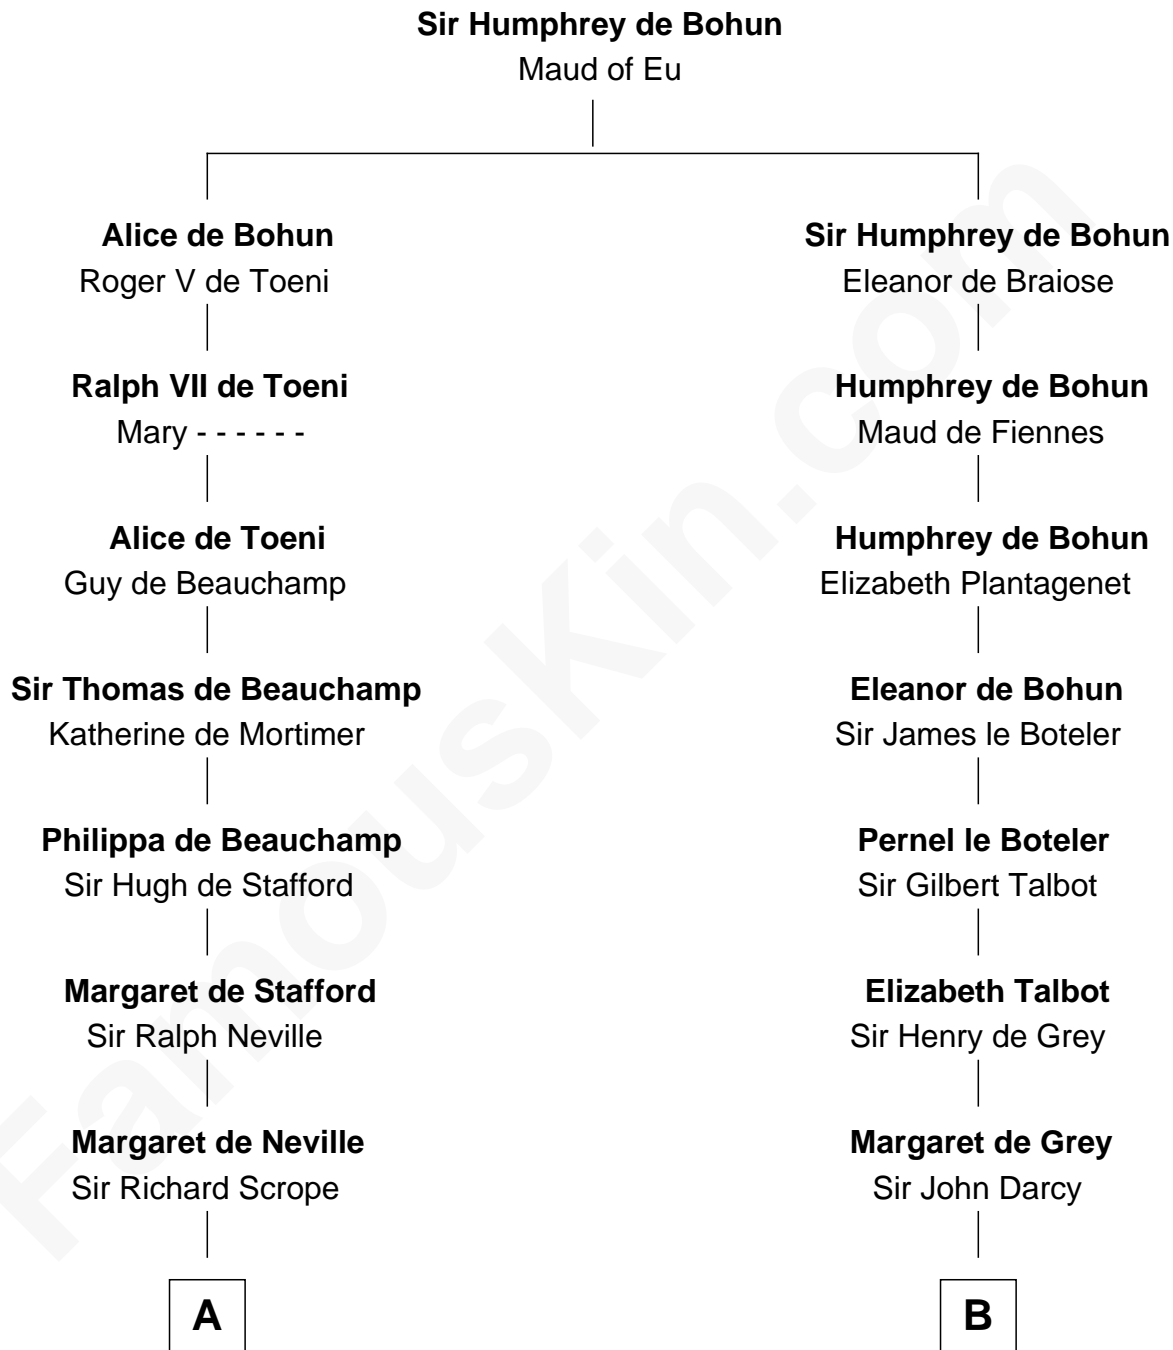

**FamousKin.com**  
**Relationship Chart of**  
**Helen Keller**  
*Author and Activist*

20th cousin 1 time removed of  
**Sir Arthur Conan Doyle**  
*Author, "Sherlock Holmes"*

**C**

**Col. Alexander Spotswood Moore**

Elizabeth Aylett

**Mary Fairfax Moore**

David Keller

**Arthur Henley Keller**

Kate Adams

**Helen Keller**

*Author and Activist*

**D**

**Sir Arthur Conan Doyle**

*Author, "Sherlock Holmes"*