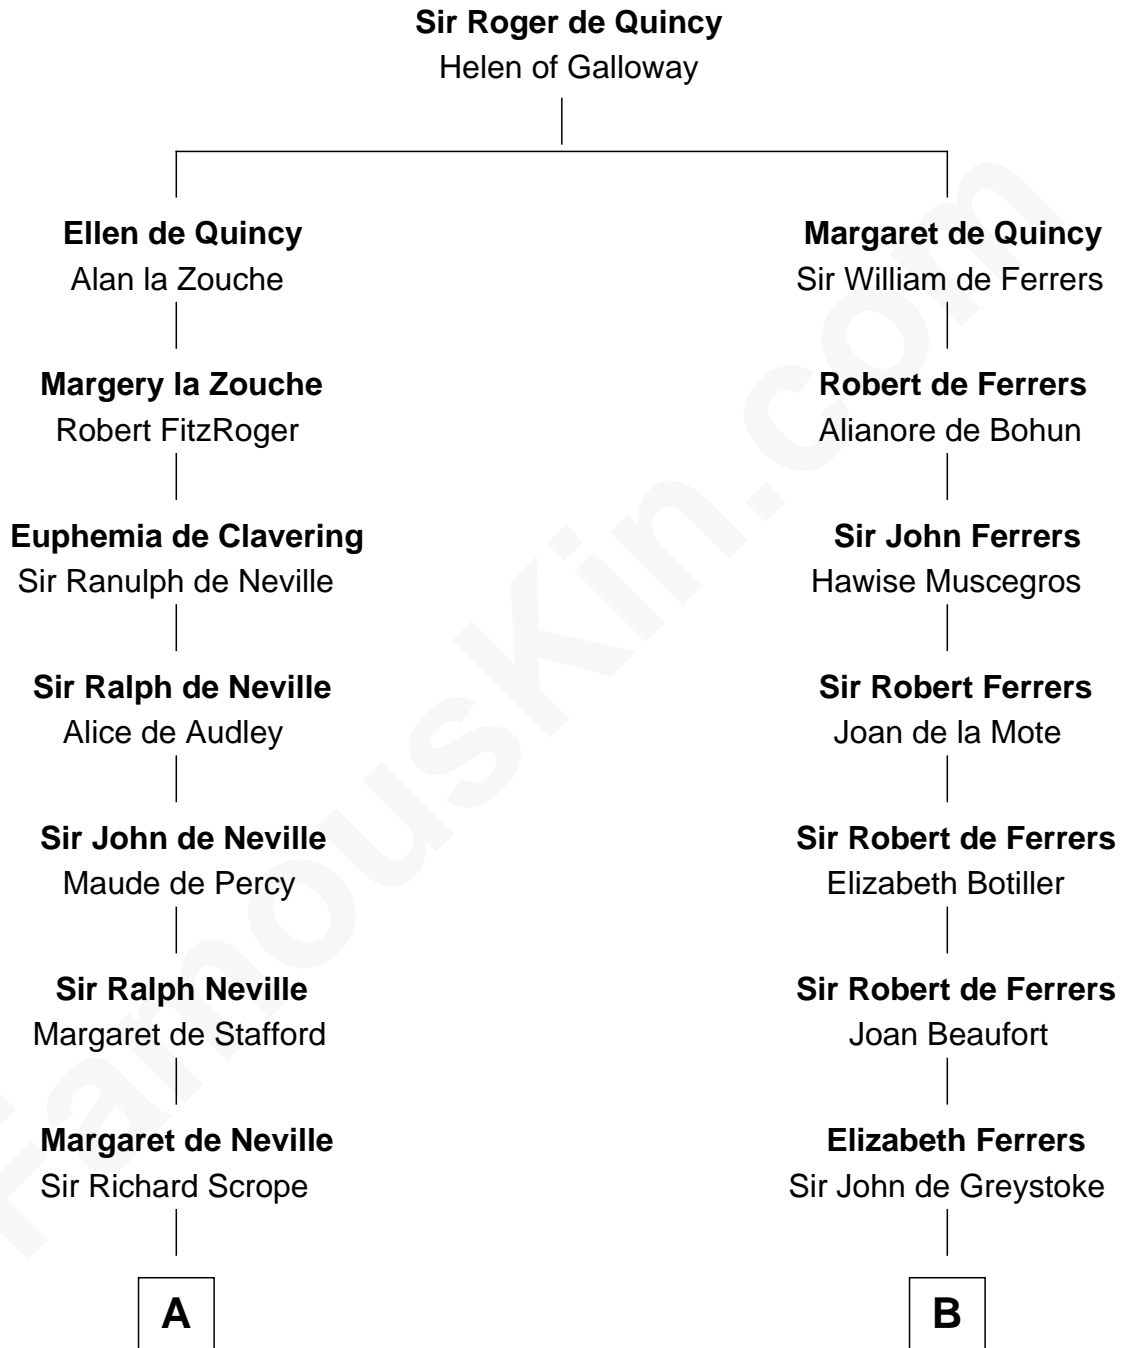

# FamousKin.com Relationship Chart of

**Helen Keller**

*Author and Activist*

20th cousin 1 time removed of

**Sir Arthur Conan Doyle**

*Author, "Sherlock Holmes"*

**C**

**Col. Alexander Spotswood Moore**

Elizabeth Aylett

**Mary Fairfax Moore**

David Keller

**Arthur Henley Keller**

Kate Adams

**Helen Keller**

*Author and Activist*

**D**