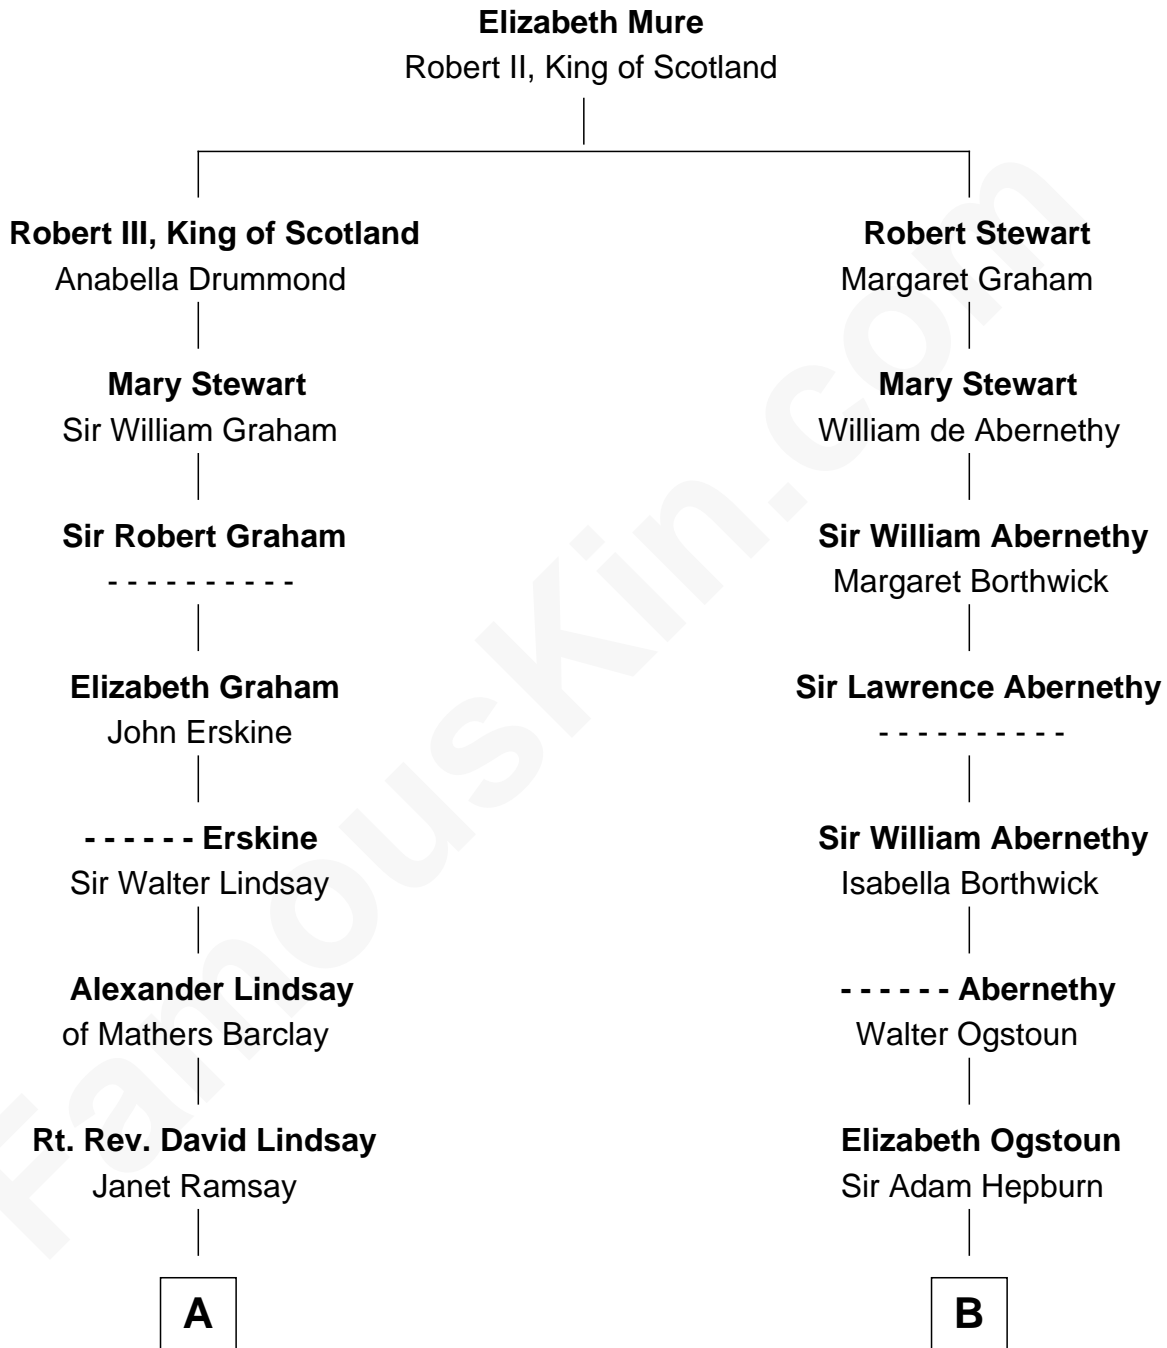

# FamousKin.com Relationship Chart of

**Helen Keller**

*Author and Activist*

15th cousin 1 time removed of

**Hamilton Fish**

*26th U.S. Secretary of State*

**A**

**Rachel Lindsay**  
Rt. Rev. John Spottiswoode

**Sir Robert Spottiswoode**  
Bethia Morrison

**Dr. Robert Spottiswoode**  
Catherine Mercer

**Lt. Gov. Alexander Spotswood**  
Anne Butler Brayne

**Anne Catherine Spotswood**  
Col. Bernard Moore

**Col. Alexander Spotswood Moore**  
Elizabeth Aylett

**Mary Fairfax Moore**  
David Keller

**Arthur Henley Keller**  
Kate Adams

**Helen Keller**  
*Author and Activist*

**B**

**Elizabeth Hepburn**  
Alexander Livingston

**Thomas Livingston**  
Agnes Menteith