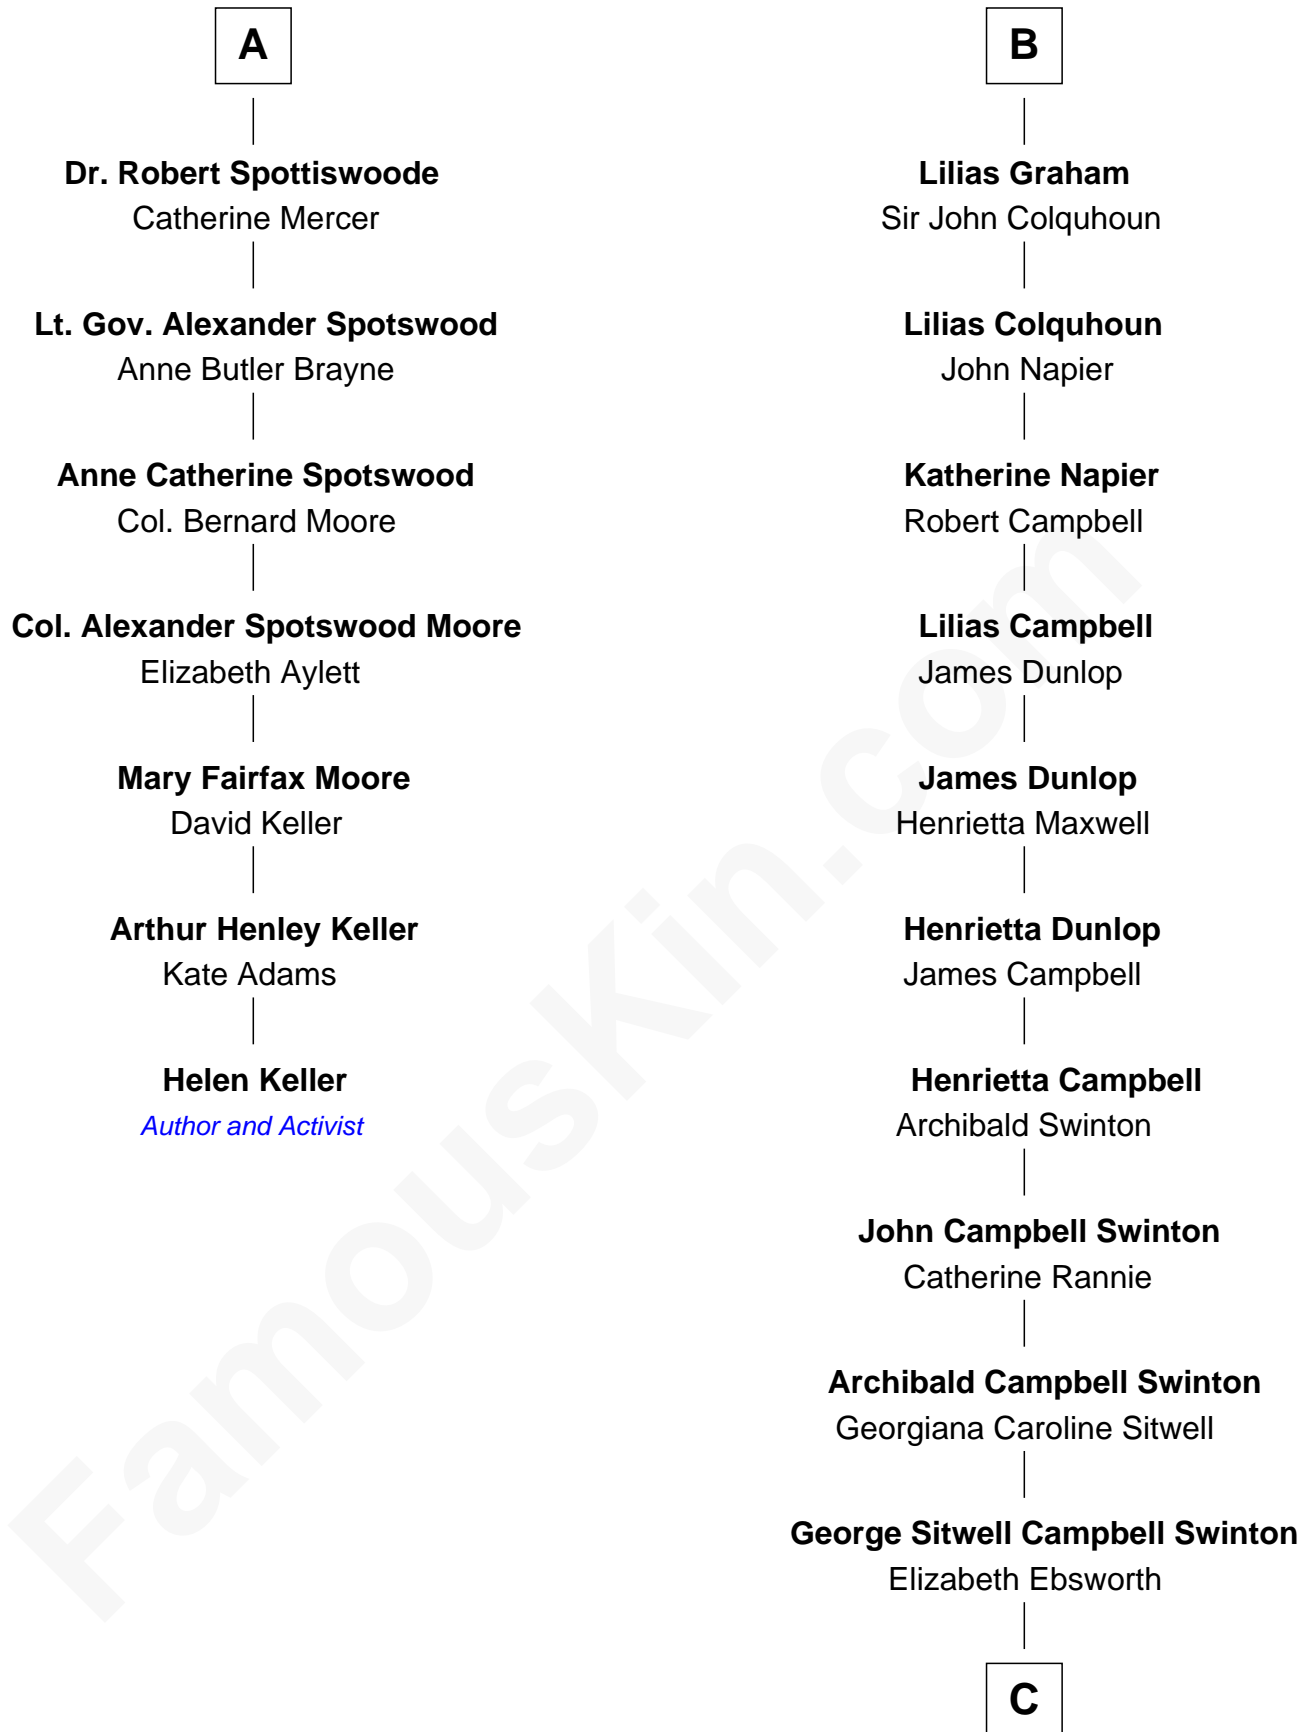

FamousKin.com Relationship Chart of

Helen Keller

Author and Activist

13th cousin 6 times removed of

Tilda Swinton

Movie Actress

Sir David Lindsay

Marjory Ogilvie

C

Alan Henry Campbell Swinton
Matoria Beatrice Evelyn Rochfort Alers-Hankey

Sir John Swinton
Judith Balfour Killen

Tilda Swinton
Movie Actress

FamousKin.com