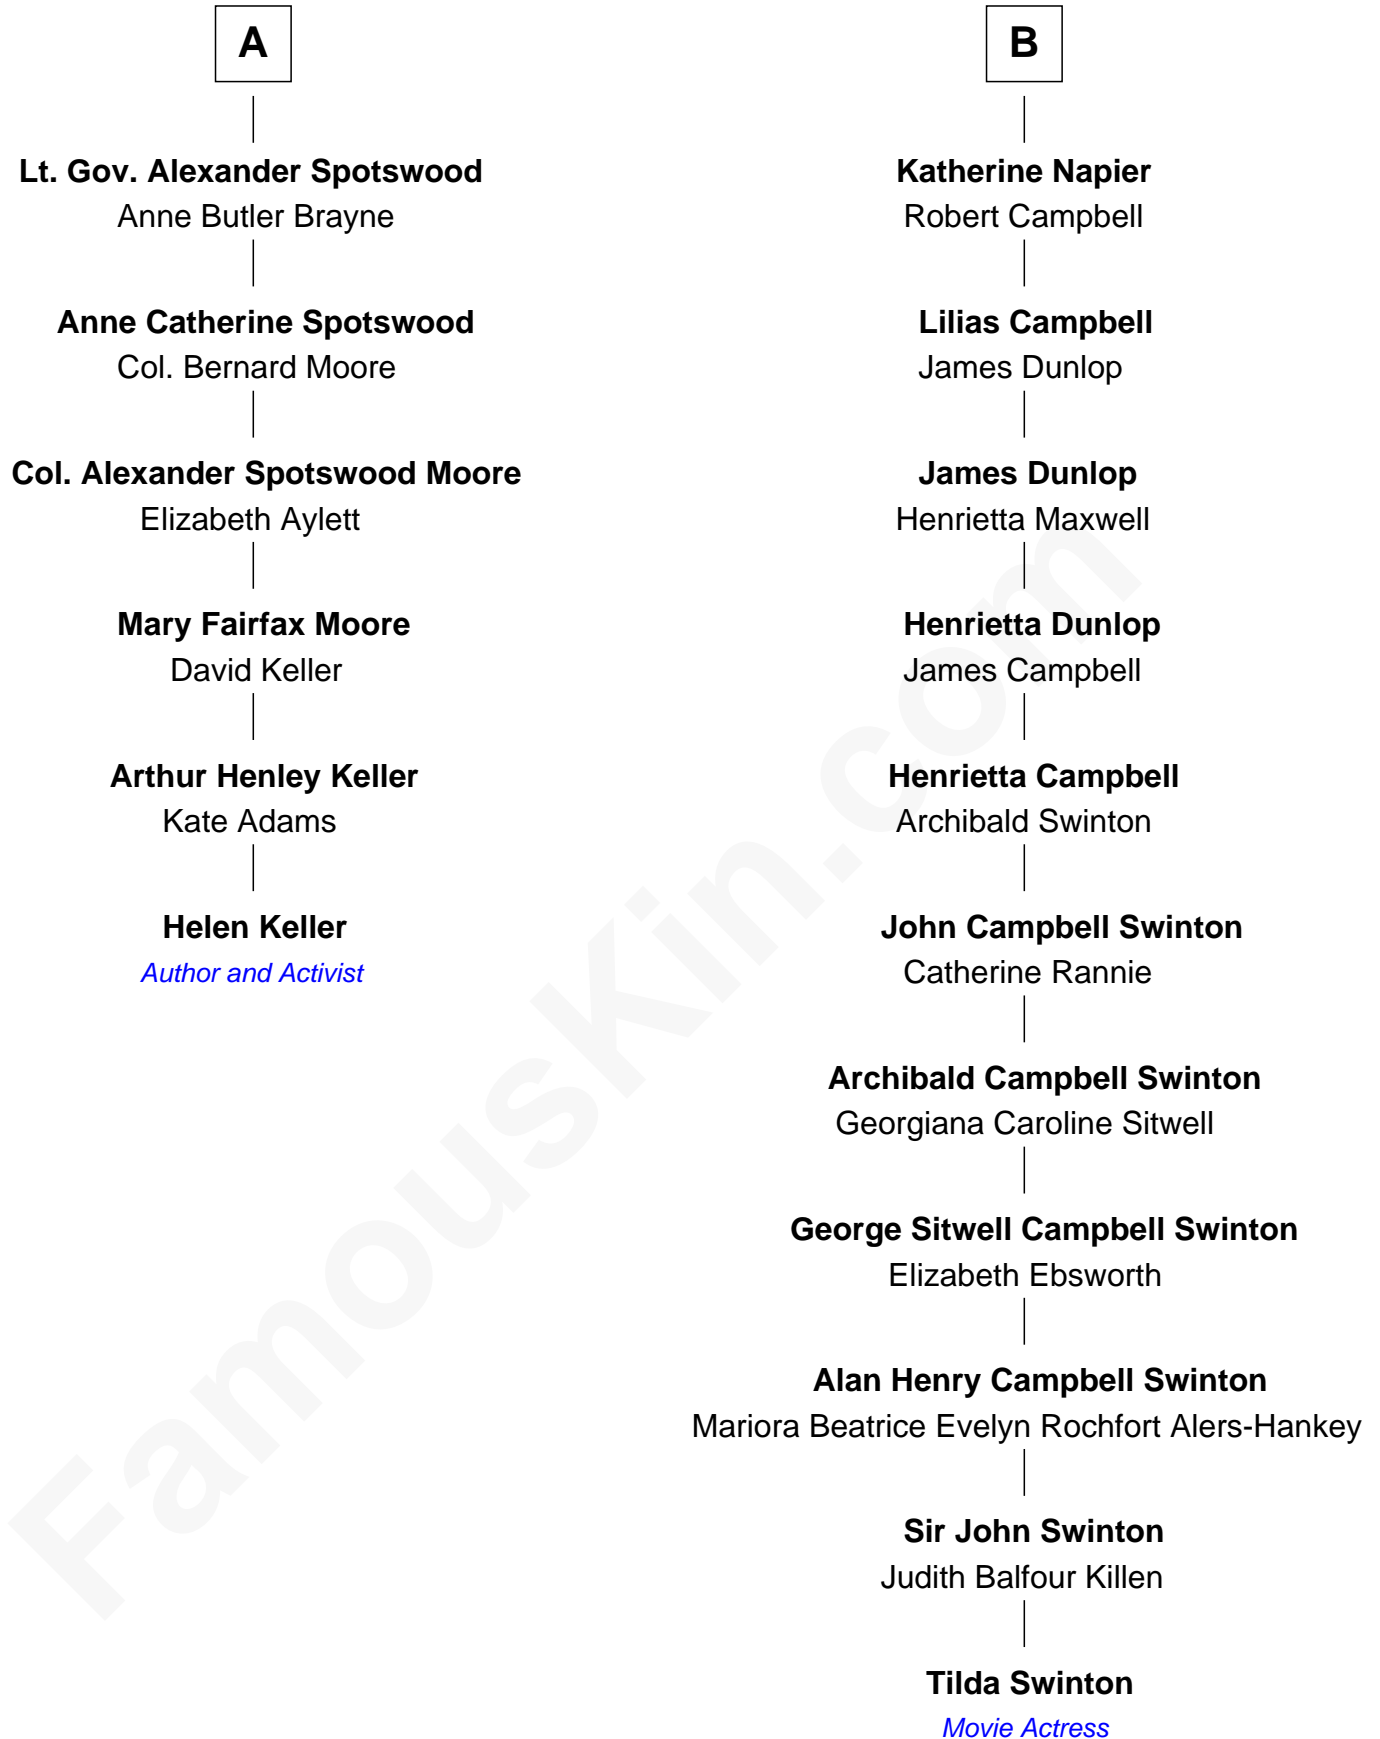

FamousKin.com Relationship Chart of

Helen Keller

Author and Activist

12th cousin 5 times removed of

Tilda Swinton

Movie Actress

Isabel Livingston

with husband
Sir Walter Lindsay

Dr. Robert Spottiswoode
Catherine Mercer

Lilias Colquhoun
John Napier

A

B

Tilda Swinton photo by [Nicolas Genin](#) (CC BY-SA 2.0)