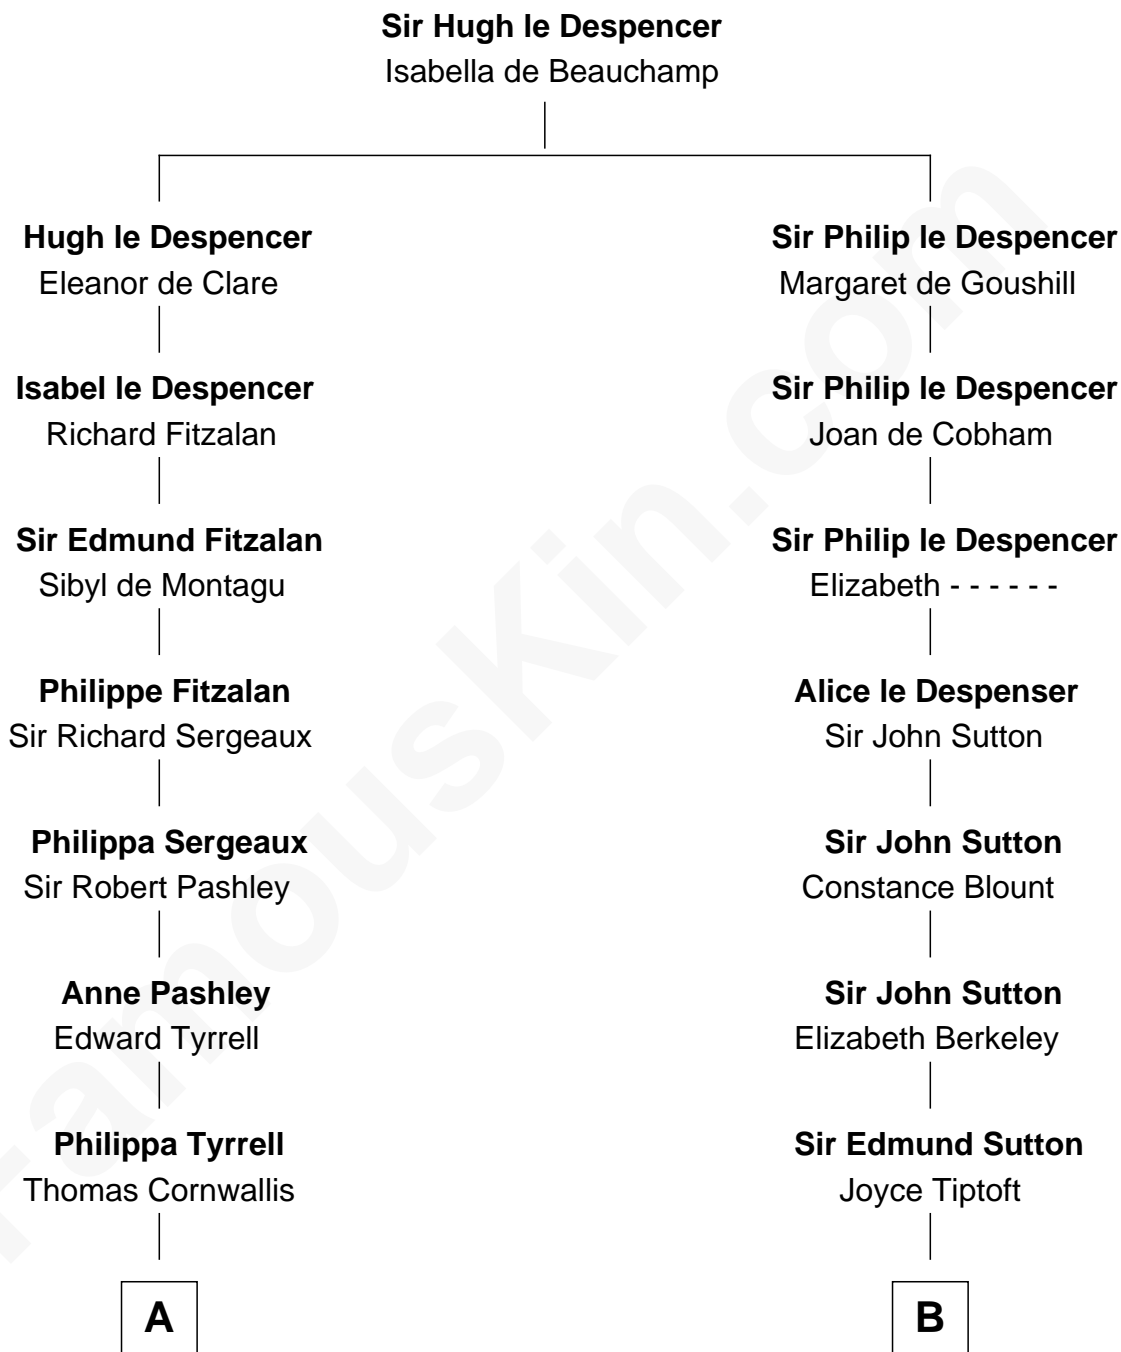

**FamousKin.com**  
**Relationship Chart of**  
**Helen Keller**  
*Author and Activist*

17th cousin 3 times removed of  
**Jane (Appleton) Pierce**  
*First Lady of President Franklin Pierce*

**C**

Col. Alexander Spotswood Moore

Elizabeth Aylett

Mary Fairfax Moore

David Keller

Arthur Henley Keller

Kate Adams

**Helen Keller**

*Author and Activist*

FamousKin.com