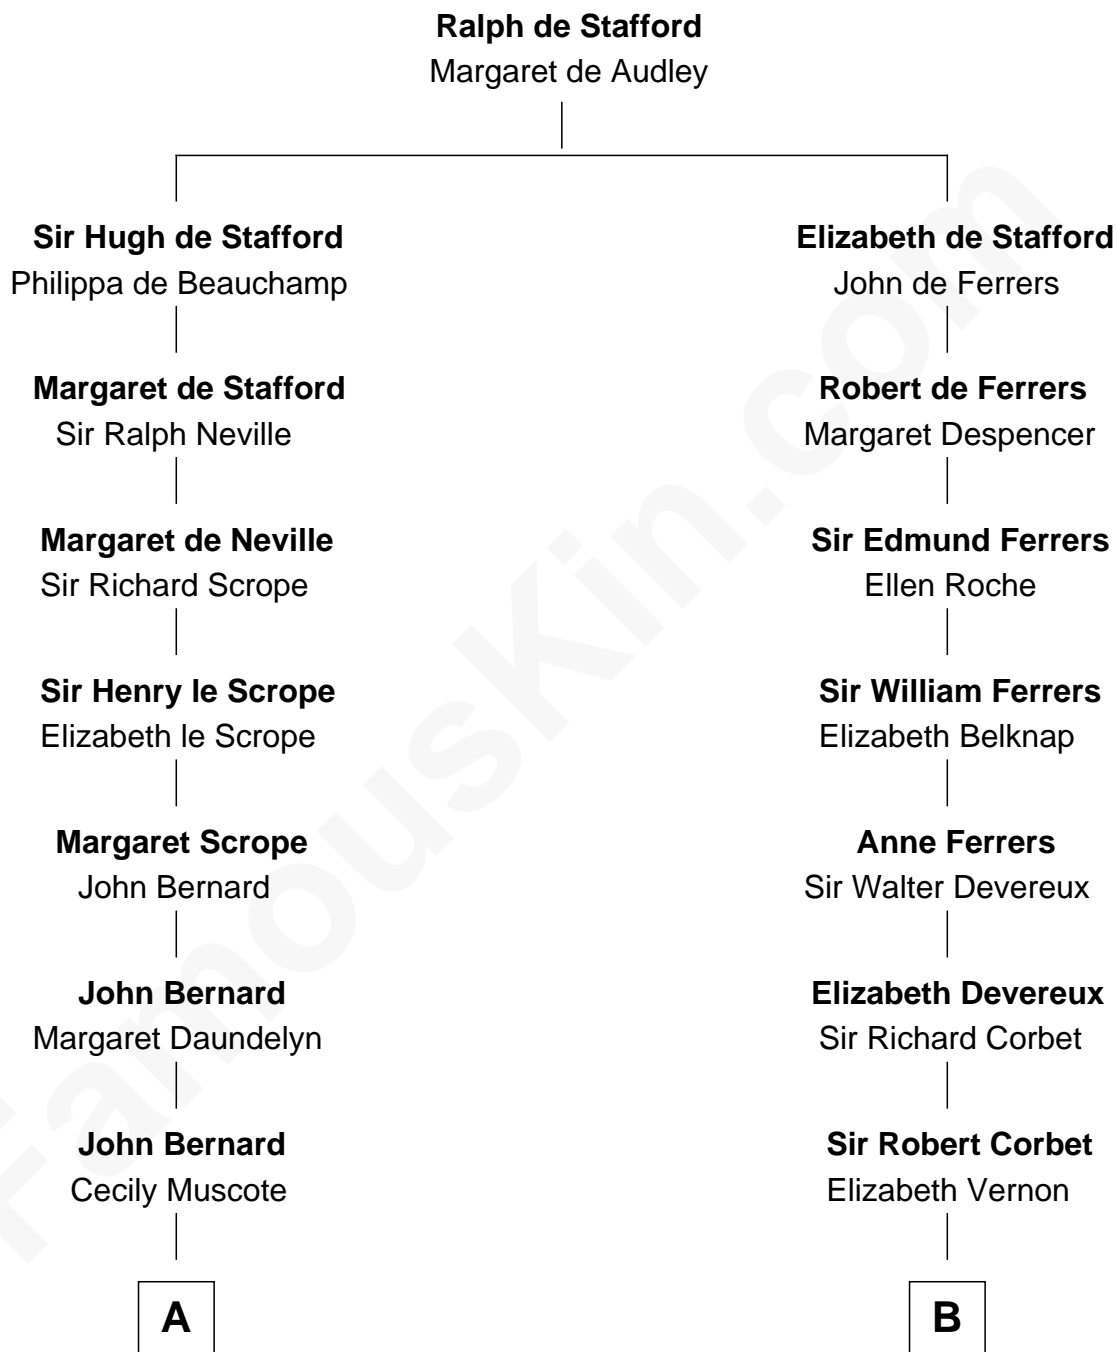

FamousKin.com

Relationship Chart of

Helen Keller

Author and Activist

16th cousin 4 times removed of

Henry Sturgis Morgan
Co-Founder of Morgan Stanley

C

Charles F. Tracy

Louisa Kirkland

Frances Louisa Tracy

John Pierpont Morgan

John Pierpont Morgan

Jane Norton Grew

Henry Sturgis Morgan

Co-Founder of Morgan Stanley

FamousKin.com