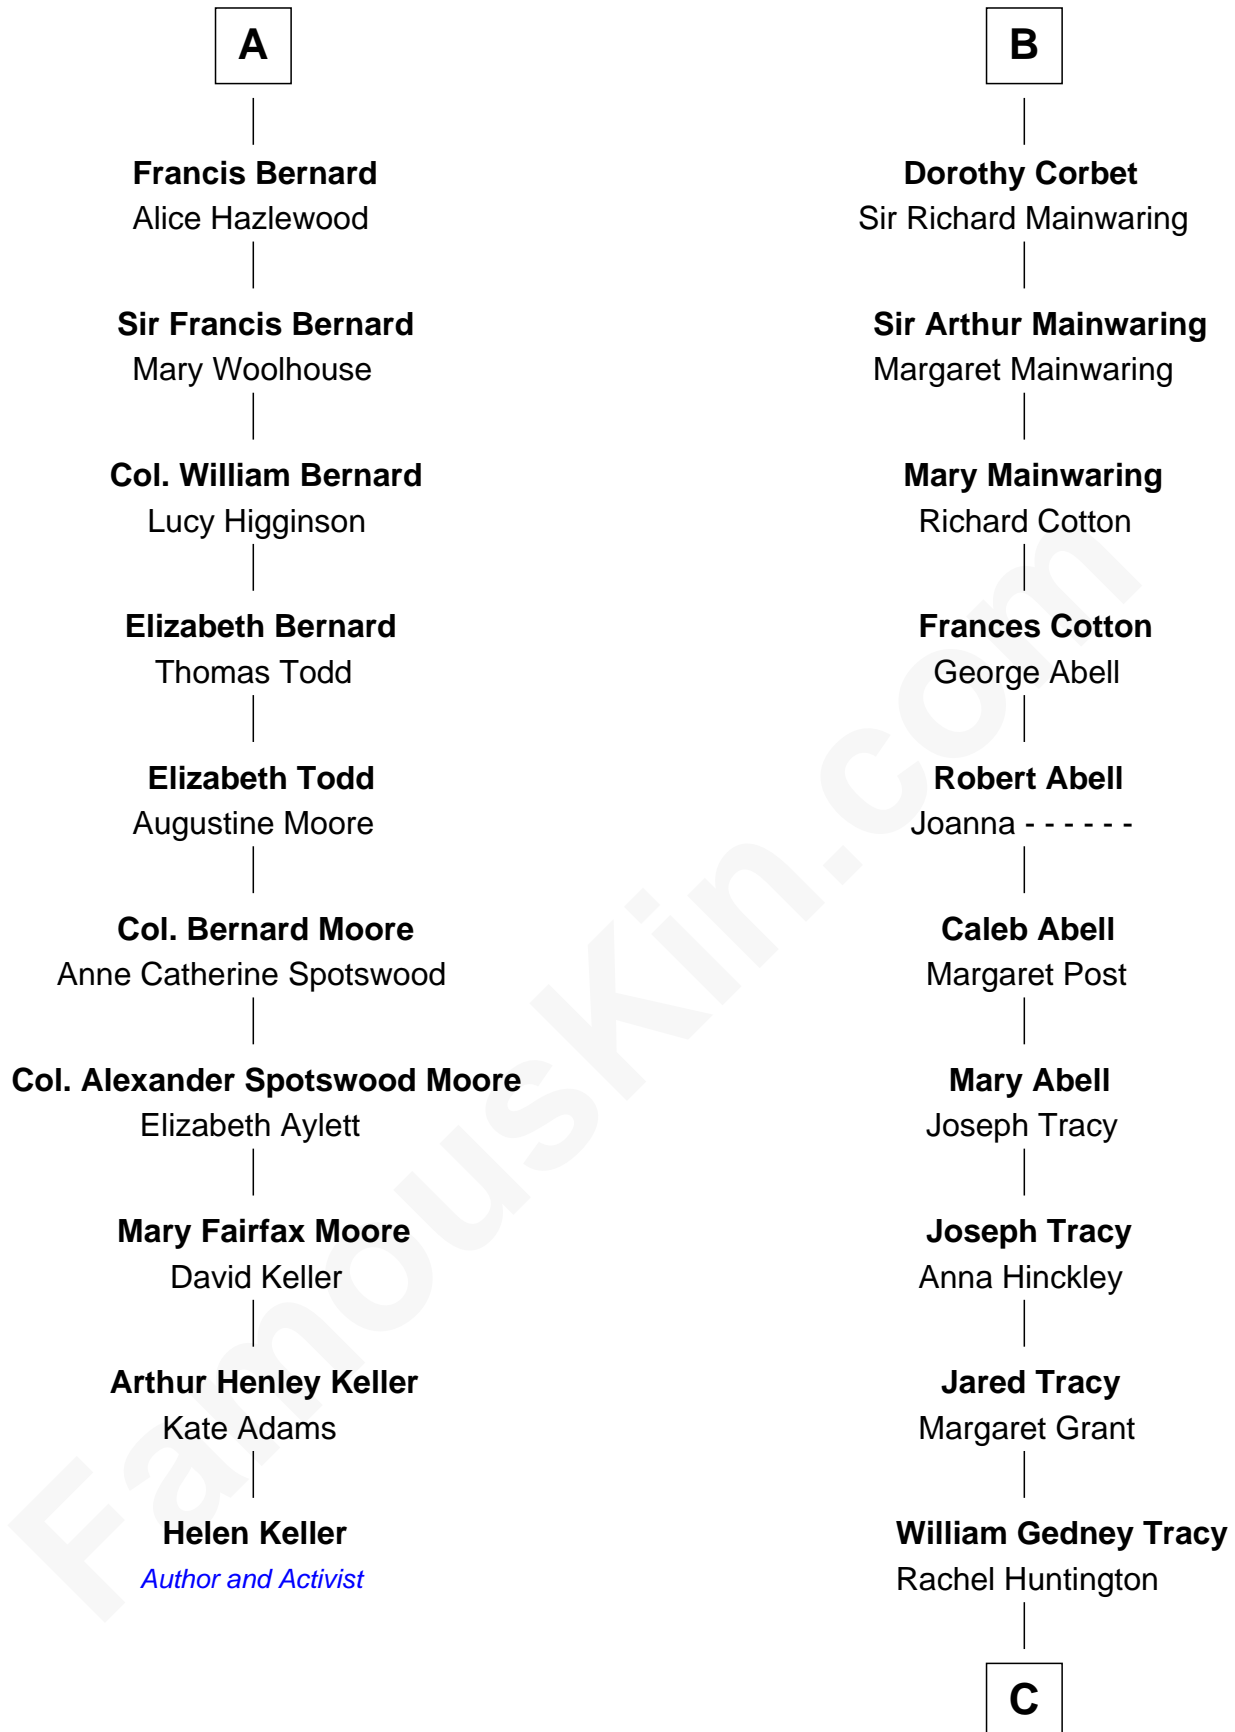

FamousKin.com

Relationship Chart of

Helen Keller

Author and Activist

16th cousin 4 times removed of

Henry Sturgis Morgan
Co-Founder of Morgan Stanley

C

Charles F. Tracy

Louisa Kirkland

Frances Louisa Tracy

John Pierpont Morgan

John Pierpont Morgan

Jane Norton Grew

Henry Sturgis Morgan

Co-Founder of Morgan Stanley

FamousKin.com