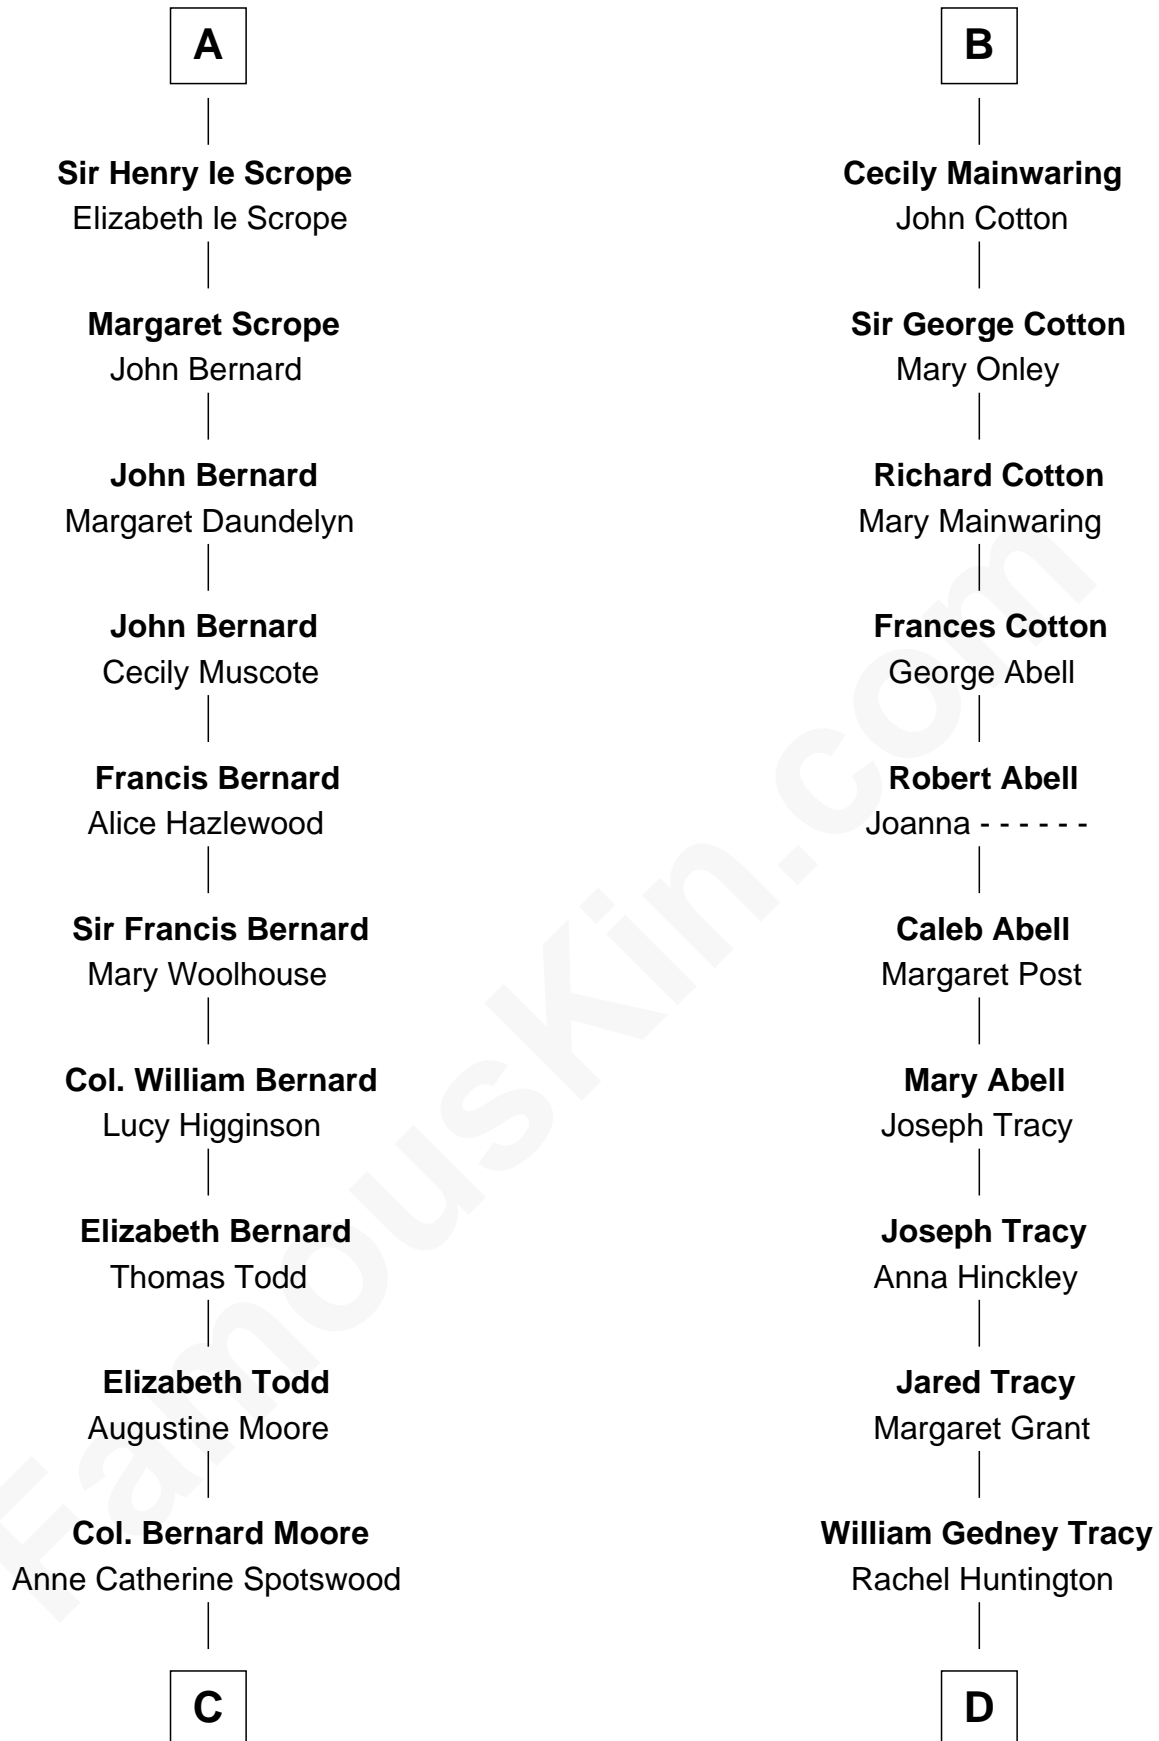

FamousKin.com Relationship Chart of

Helen Keller
Author and Activist

20th cousin of

Henry Sturgis Morgan
Co-Founder of Morgan Stanley

Sir Roger de Quincy
Helen of Galloway

C

Col. Alexander Spotswood Moore

Elizabeth Aylett

Mary Fairfax Moore

David Keller

Arthur Henley Keller

Kate Adams

Helen Keller

Author and Activist

D

Charles F. Tracy

Louisa Kirkland

Frances Louisa Tracy

John Pierpont Morgan

John Pierpont Morgan

Jane Norton Grew

Henry Sturgis Morgan

Co-Founder of Morgan Stanley