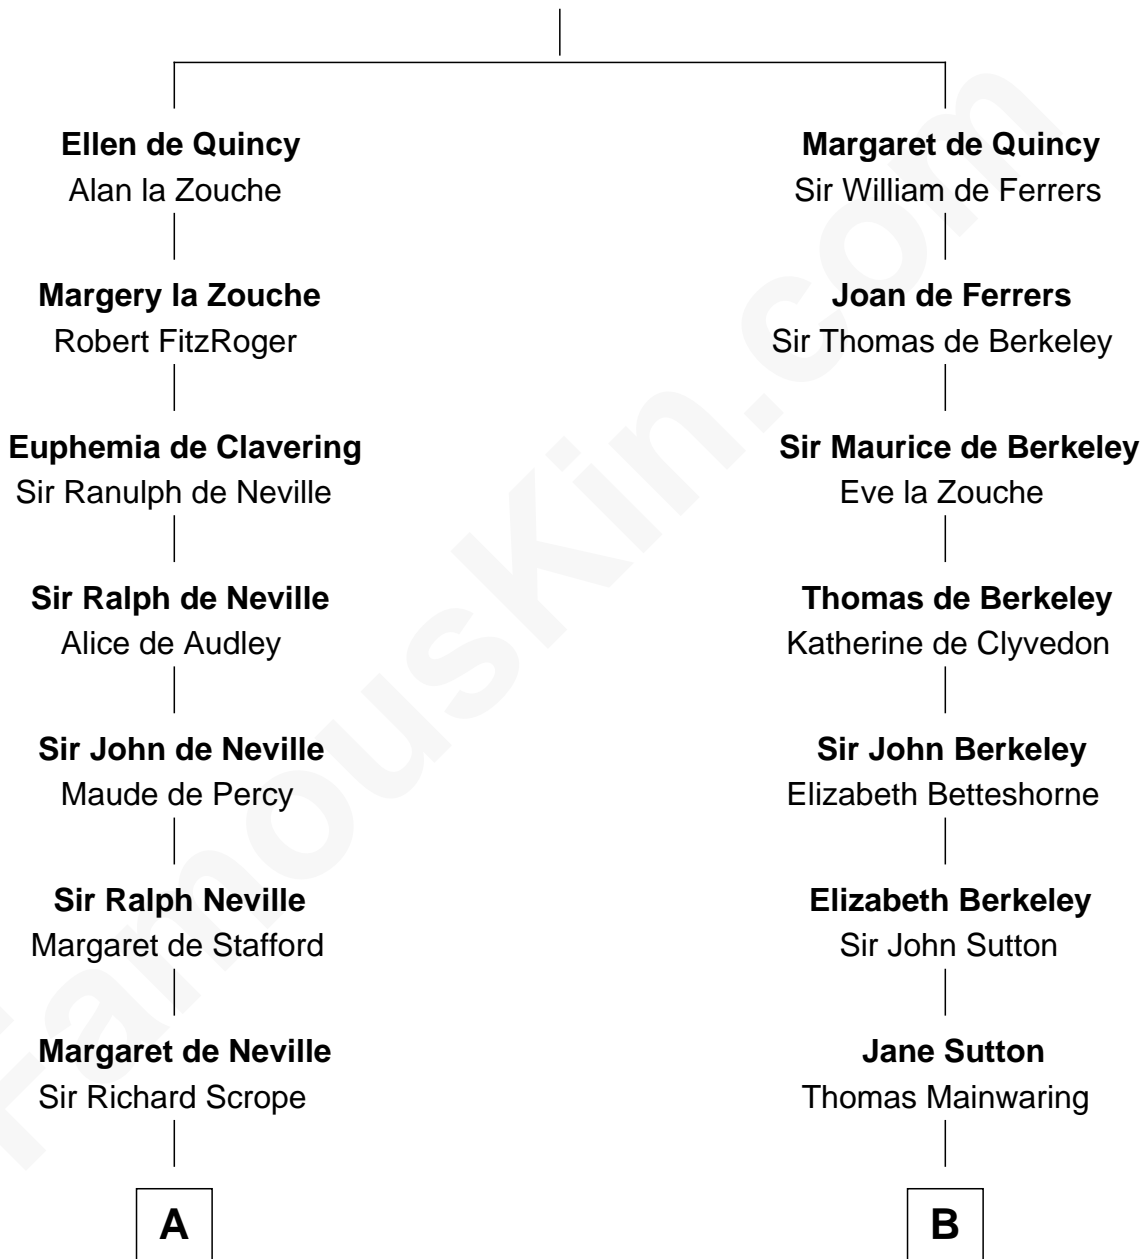

FamousKin.com Relationship Chart of

Helen Keller
Author and Activist

20th cousin of

Henry Sturgis Morgan
Co-Founder of Morgan Stanley

Sir Roger de Quincy
Helen of Galloway

C

Col. Alexander Spotswood Moore

Elizabeth Aylett

Mary Fairfax Moore

David Keller

Arthur Henley Keller

Kate Adams

Helen Keller

Author and Activist

D

Charles F. Tracy