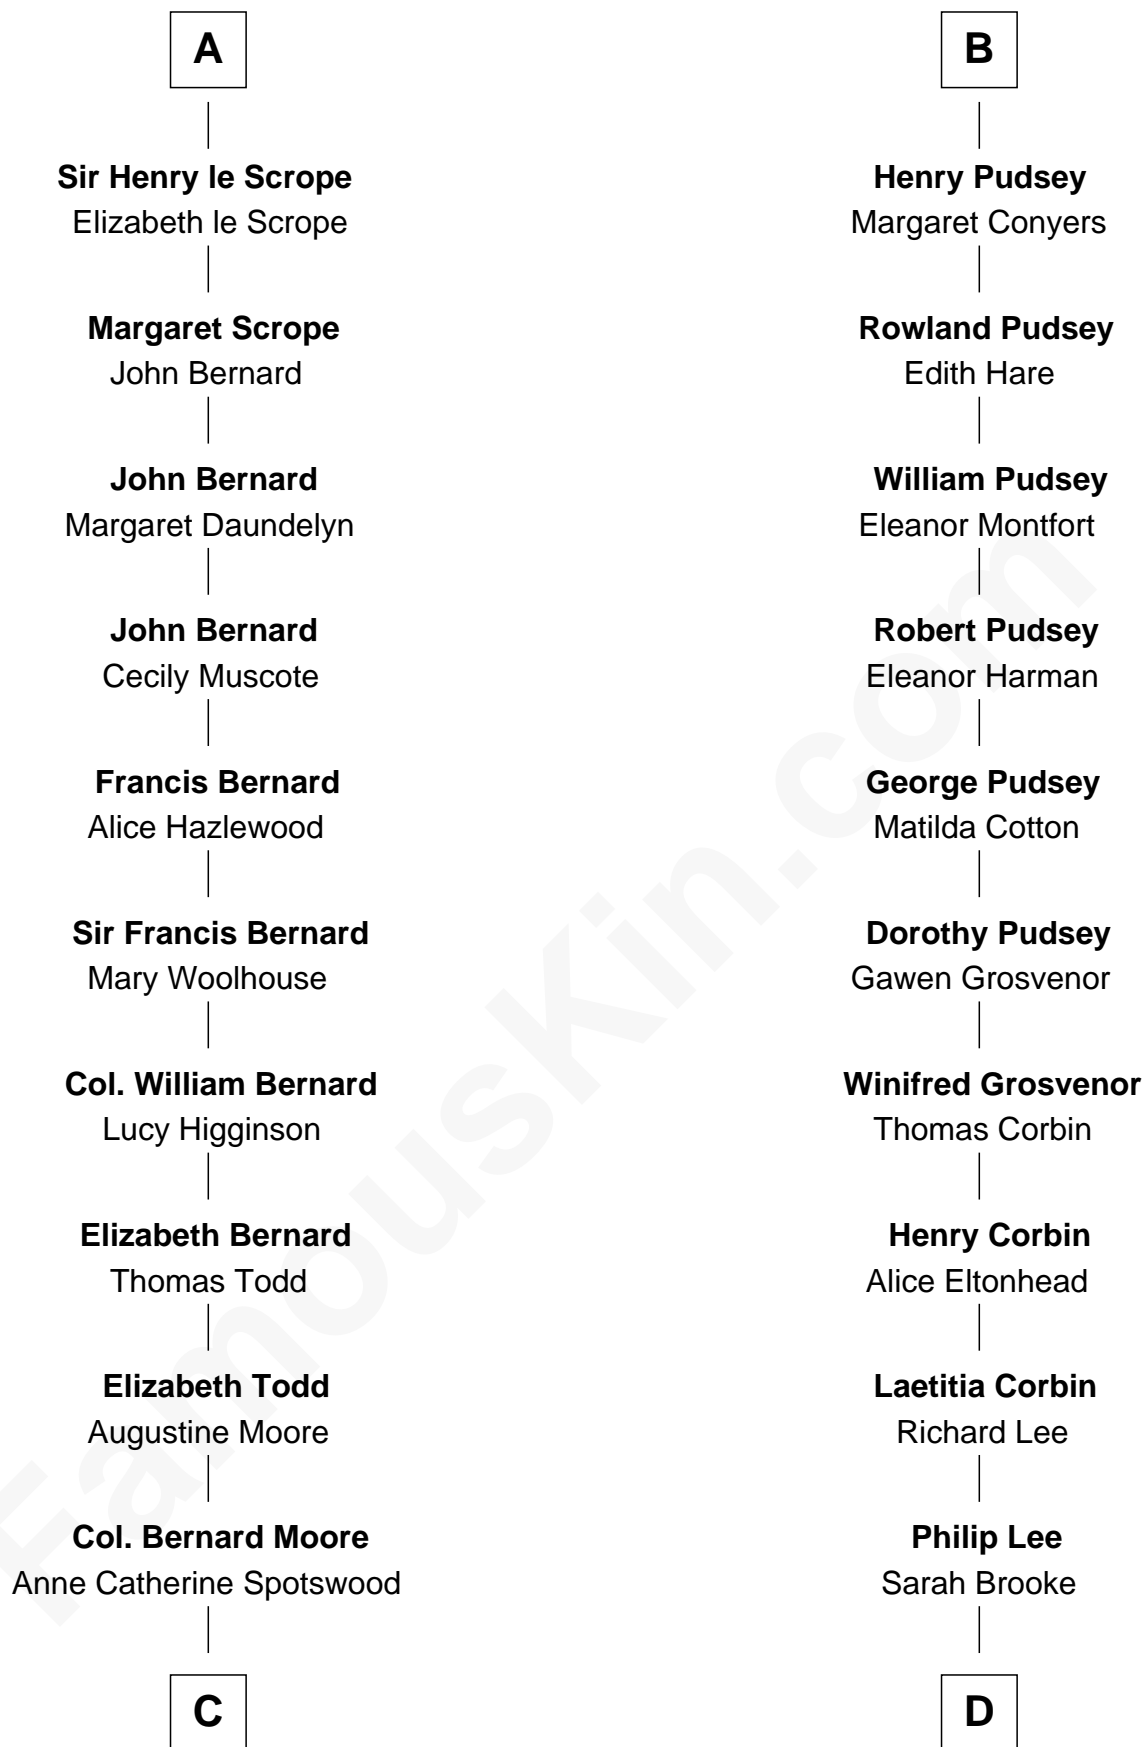

FamousKin.com Relationship Chart of

Helen Keller

Author and Activist

18th cousin 2 times removed of

Thomas Sim Lee

2nd and 7th Governor of Maryland

John Fitz Robert

Ada de Baliol

C

Col. Alexander Spotswood Moore

Elizabeth Aylett

Mary Fairfax Moore

David Keller

Arthur Henley Keller

Kate Adams

Helen Keller

Author and Activist

D

Thomas Lee

Christiana Sim

Thomas Sim Lee

2nd and 7th Governor of Maryland

FamousKin.com