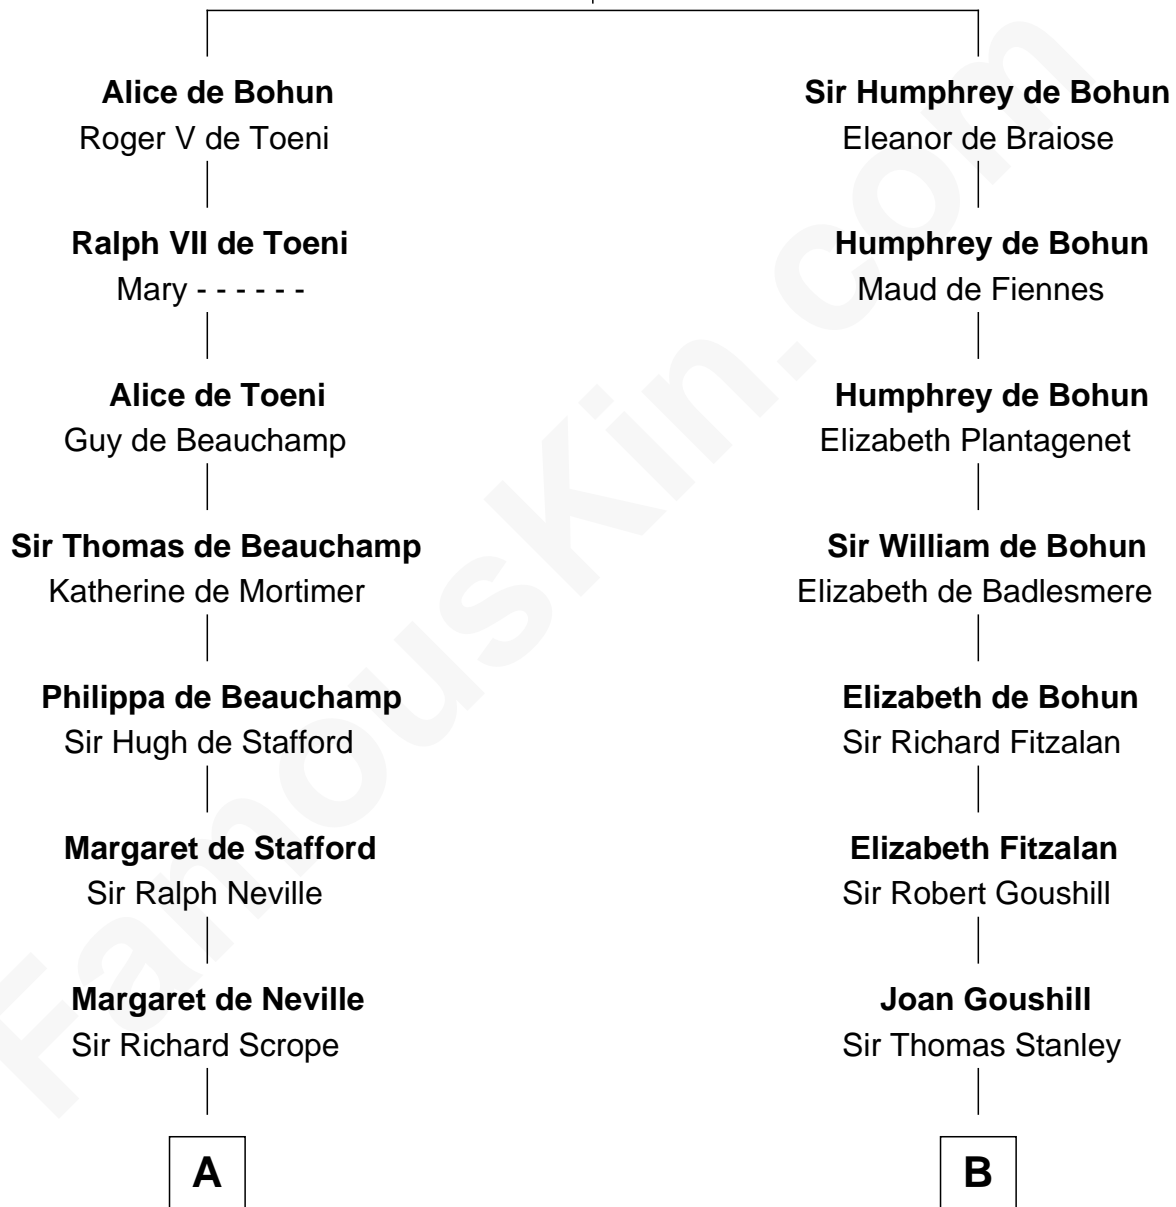

# FamousKin.com Relationship Chart of

**Helen Keller**

*Author and Activist*

18th cousin 2 times removed of

**Edward Lloyd V**

*13th Governor of Maryland*

**Sir Humphrey de Bohun**

Maud of Eu

**C**

**Col. Alexander Spotswood Moore**

Elizabeth Aylett

**Mary Fairfax Moore**

David Keller

**Arthur Henley Keller**

Kate Adams

**Helen Keller**

*Author and Activist*

**D**

**Col. Edward Lloyd**

Elizabeth Tayloe

**Edward Lloyd V**

*13th Governor of Maryland*

FamousKin.com