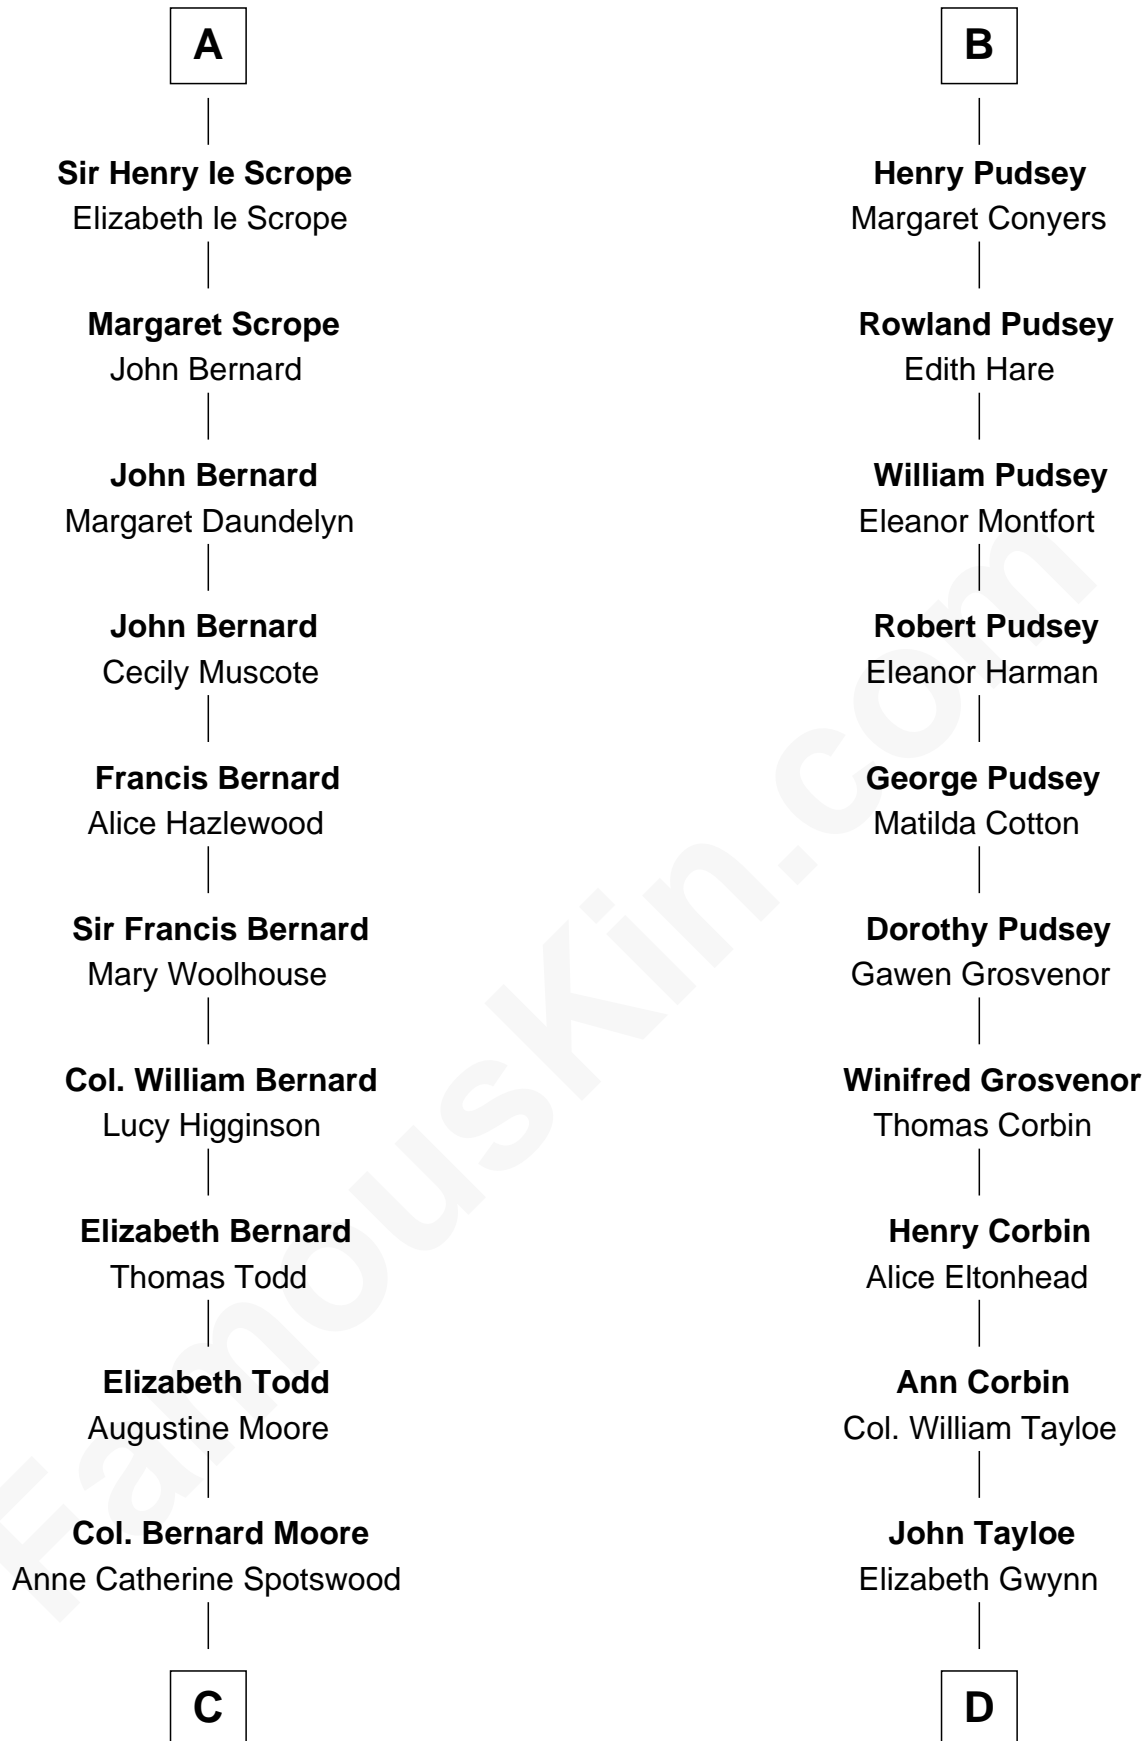

# FamousKin.com Relationship Chart of

**Helen Keller**

*Author and Activist*

19th cousin 1 time removed of

**Edward Lloyd V**

*13th Governor of Maryland*

**John Fitz Robert**

Ada de Baliol

**C**

**Col. Alexander Spotswood Moore**

Elizabeth Aylett

**Mary Fairfax Moore**

David Keller

**Arthur Henley Keller**

Kate Adams

**Helen Keller**

*Author and Activist*

**D**

**John Tayloe**

Rebecca Plater

**Elizabeth Tayloe**

Col. Edward Lloyd

**Edward Lloyd V**

*13th Governor of Maryland*