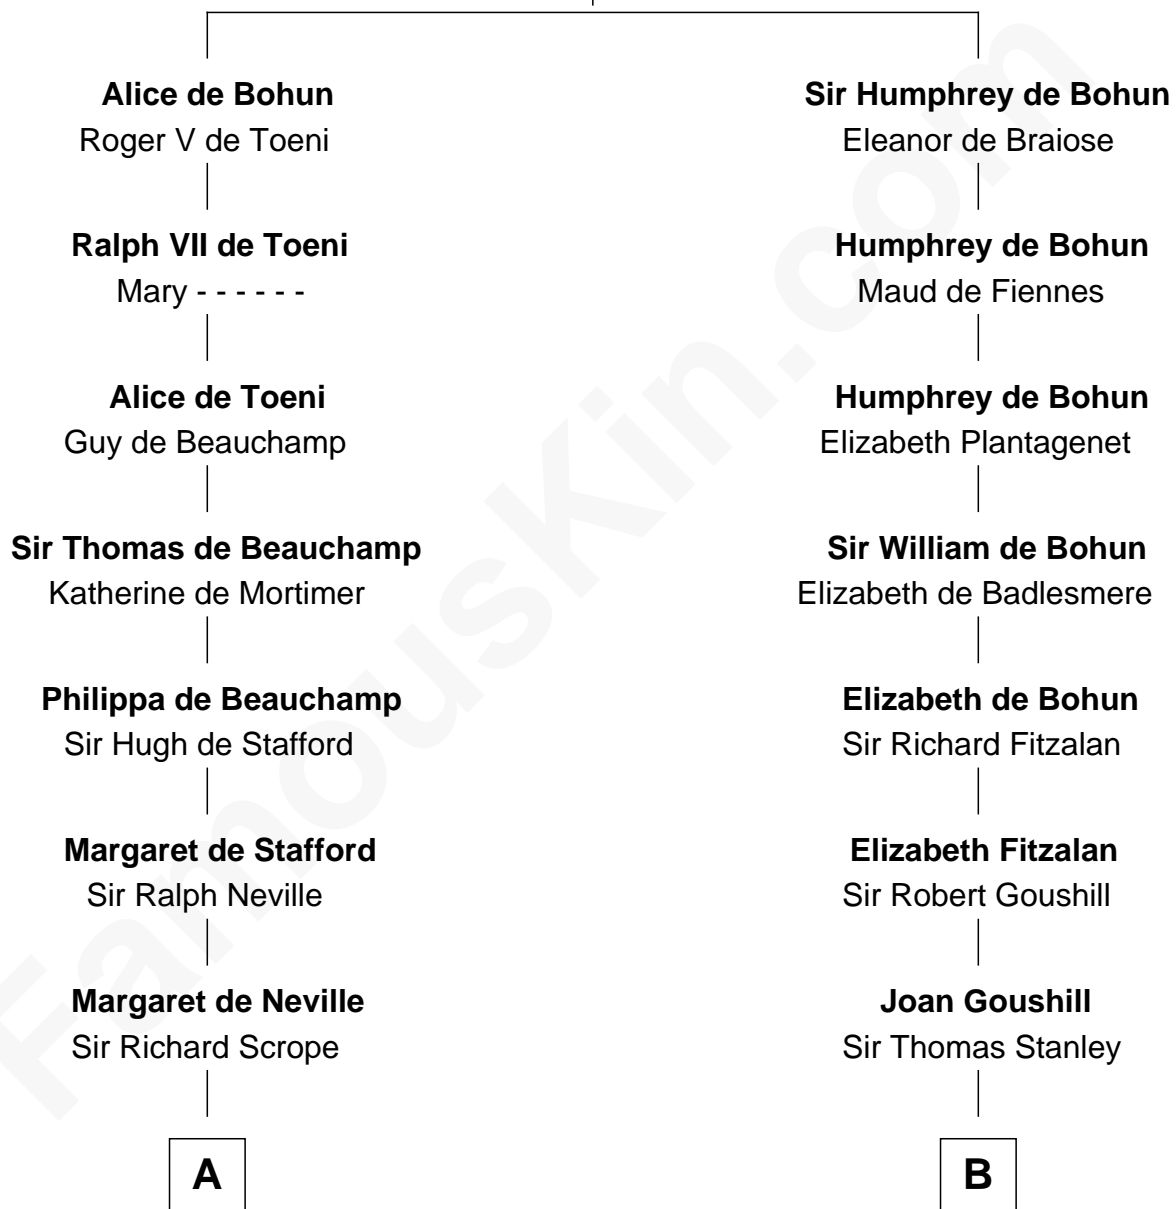

FamousKin.com Relationship Chart of

Helen Keller

Author and Activist

20th cousin of

Henry Lloyd

40th Governor of Maryland

Sir Humphrey de Bohun

Maud of Eu

C

Col. Alexander Spotswood Moore

Elizabeth Aylett

Mary Fairfax Moore

David Keller

Arthur Henley Keller

Kate Adams

Helen Keller

Author and Activist

D

Col. Edward Lloyd

Elizabeth Tayloe

Col. Edward Lloyd

Sally Scott Murray

Daniel Lloyd

Catherine Henry