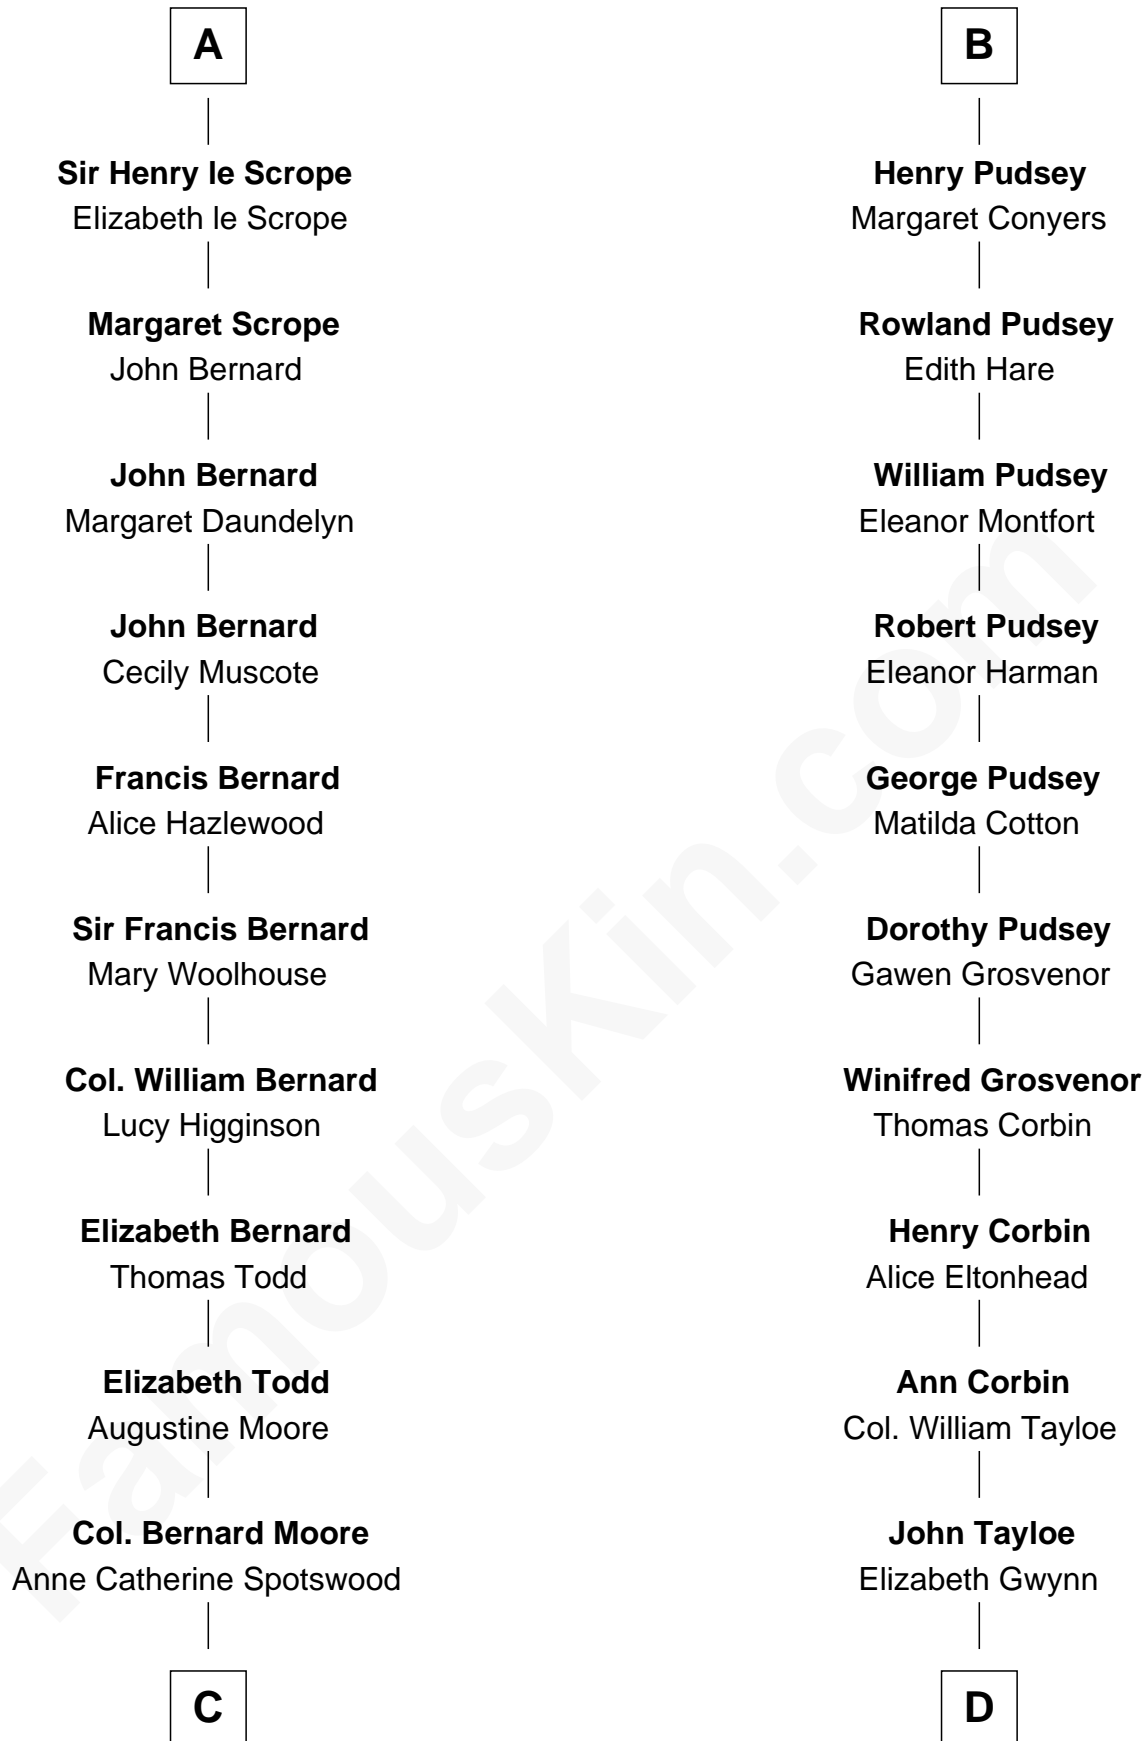

# FamousKin.com Relationship Chart of

**Helen Keller**

*Author and Activist*

20th cousin 1 time removed of

**Henry Lloyd**

*40th Governor of Maryland*

**John Fitz Robert**

Ada de Baliol

**C**

**Col. Alexander Spotswood Moore**

Elizabeth Aylett

**Mary Fairfax Moore**

David Keller

**Arthur Henley Keller**

Kate Adams

**Helen Keller**

*Author and Activist*

**D**

**John Tayloe**

Rebecca Plater

**Elizabeth Tayloe**

Col. Edward Lloyd

**Col. Edward Lloyd**

Sally Scott Murray