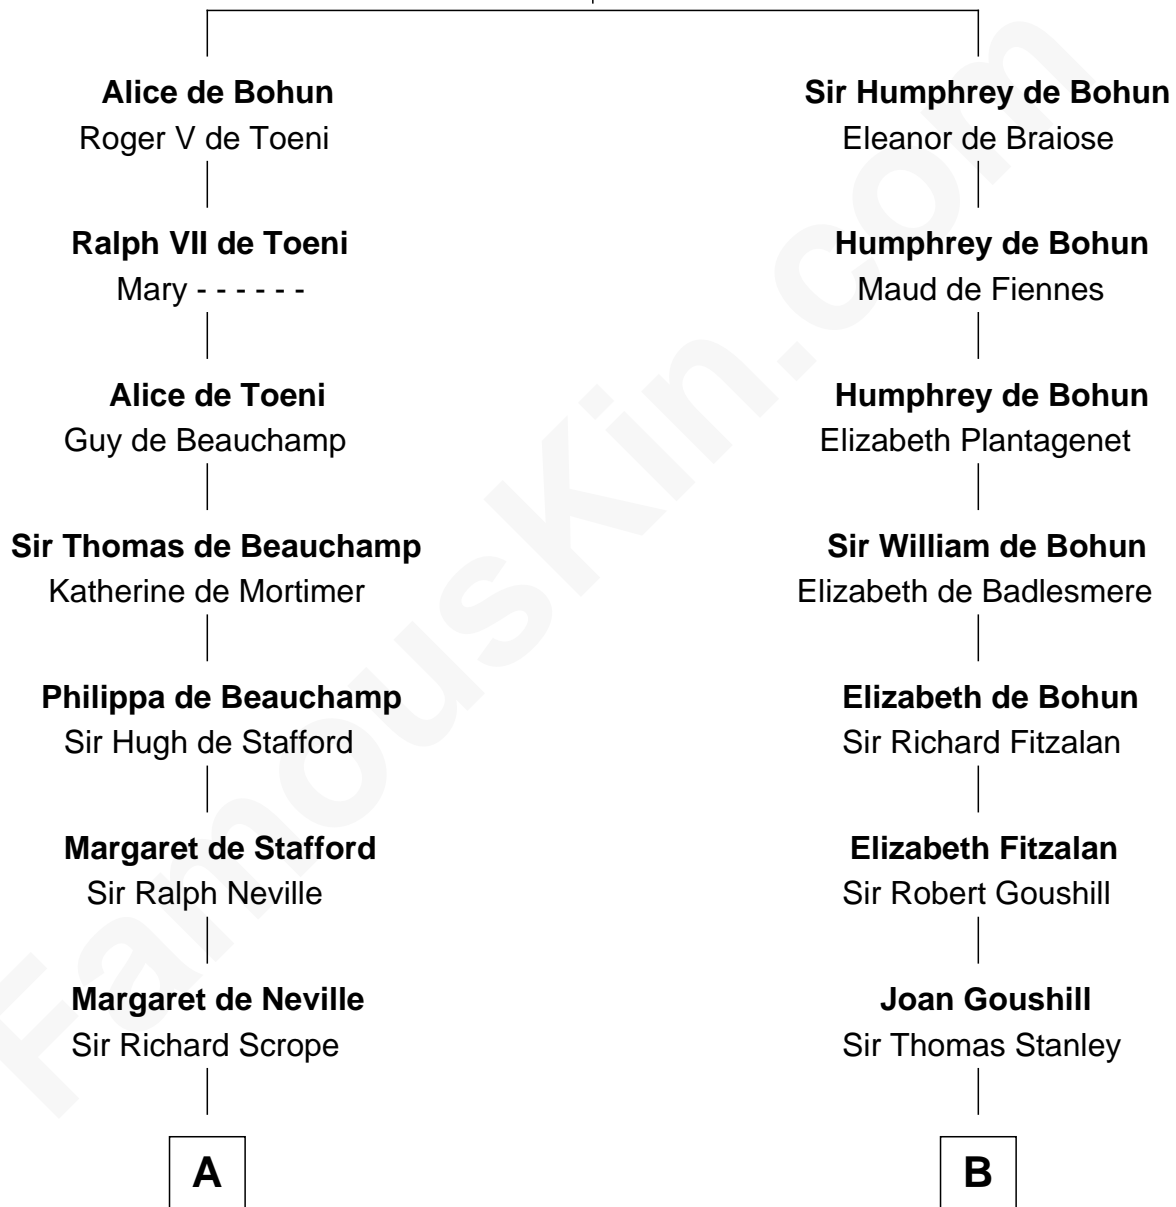

# FamousKin.com Relationship Chart of

**Helen Keller**

*Author and Activist*

18th cousin 2 times removed of

**Charles Goldsborough**

*16th Governor of Maryland*

**Sir Humphrey de Bohun**

Maud of Eu

**C**

**Col. Alexander Spotswood Moore**

Elizabeth Aylett

**Mary Fairfax Moore**

David Keller

**Arthur Henley Keller**

Kate Adams

**Helen Keller**

*Author and Activist*

**D**

**Anna Maria Tilghman**

Charles Goldsborough

**Charles Goldsborough**

*16th Governor of Maryland*

FamousKin.com