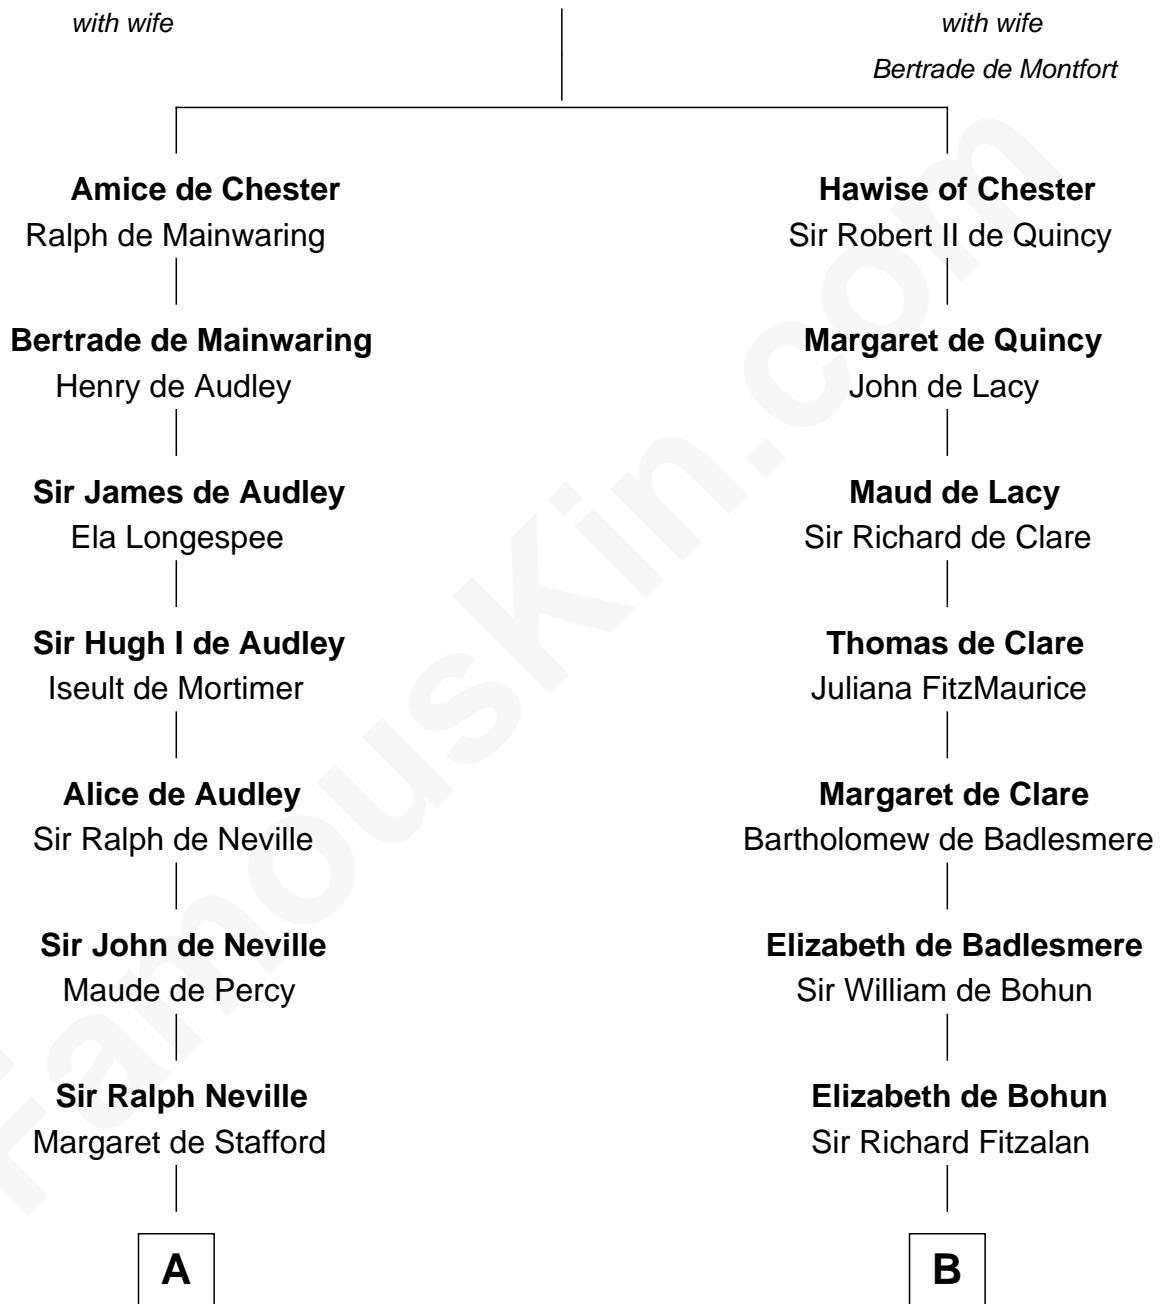

FamousKin.com Relationship Chart of

Helen Keller

Author and Activist

20th cousin 1 time removed of

Charles Goldsborough

16th Governor of Maryland

Hugh de Kevelioc

C

Col. Bernard Moore
Anne Catherine Spotswood

Col. Alexander Spotswood Moore
Elizabeth Aylett

Mary Fairfax Moore
David Keller

Arthur Henley Keller
Kate Adams

Helen Keller
Author and Activist

D

Anna Maria Lloyd
Richard Tilghman

William Tilghman
Margaret Lloyd

Anna Maria Tilghman
Charles Goldsborough

Charles Goldsborough
16th Governor of Maryland

FamousKin.com