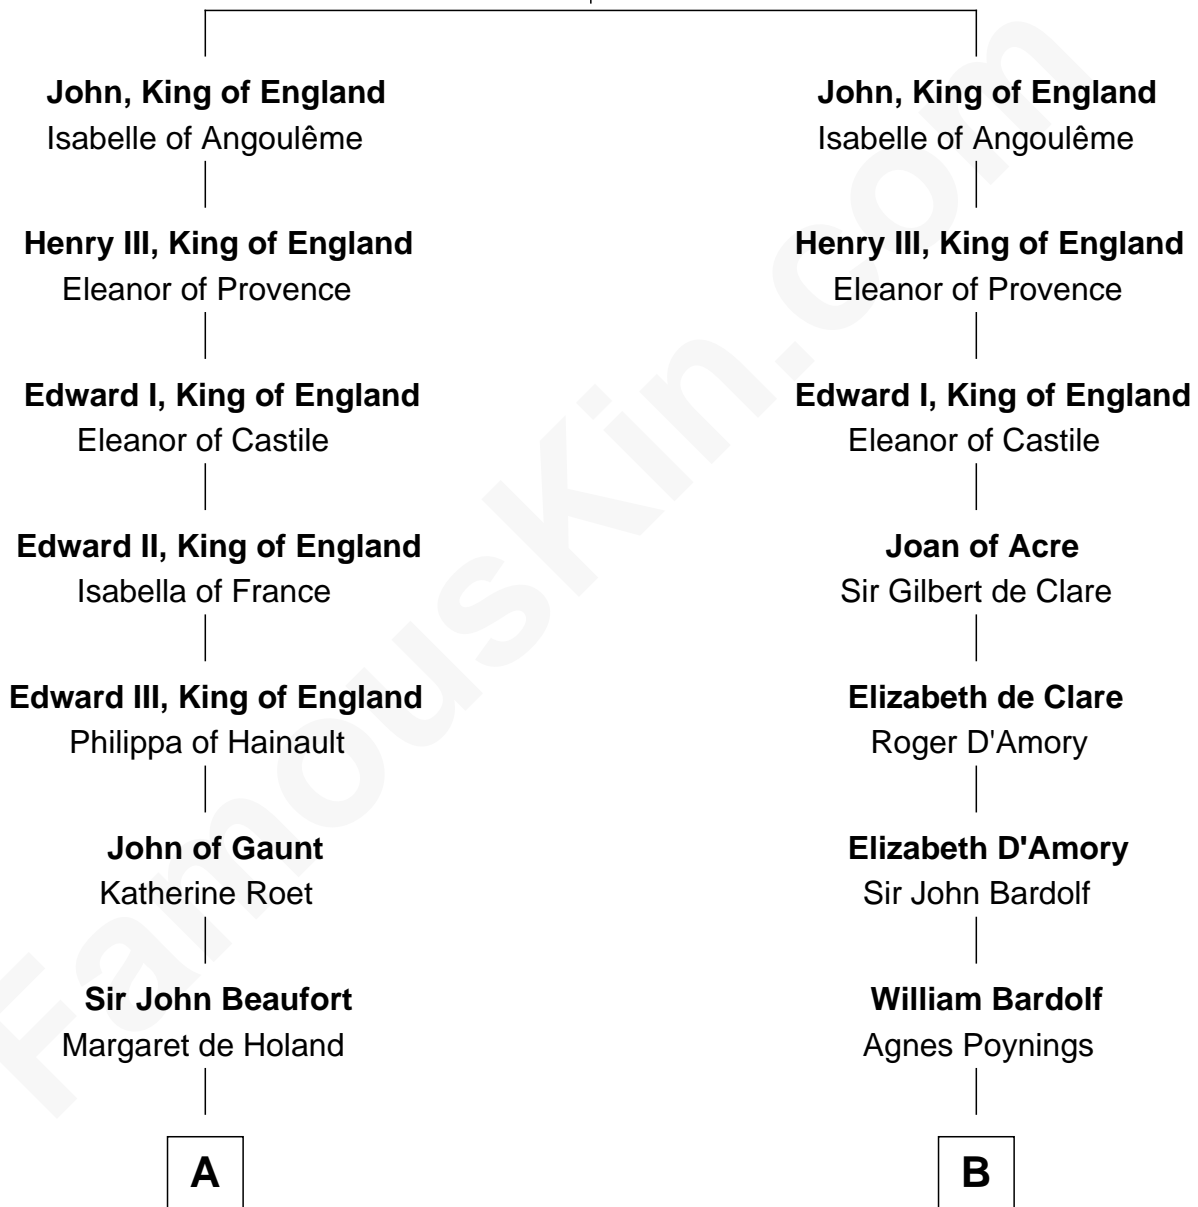

FamousKin.com Relationship Chart of

Helen Keller

Author and Activist

20th cousin of

Charles Carnan Ridgely

15th Governor of Maryland

Henry II, King of England

Eleanor of Aquitaine

C

Col. Alexander Spotswood Moore

Elizabeth Aylett

Mary Fairfax Moore

David Keller

Arthur Henley Keller

Kate Adams

Helen Keller

Charles Carnan Ridgely

15th Governor of Maryland