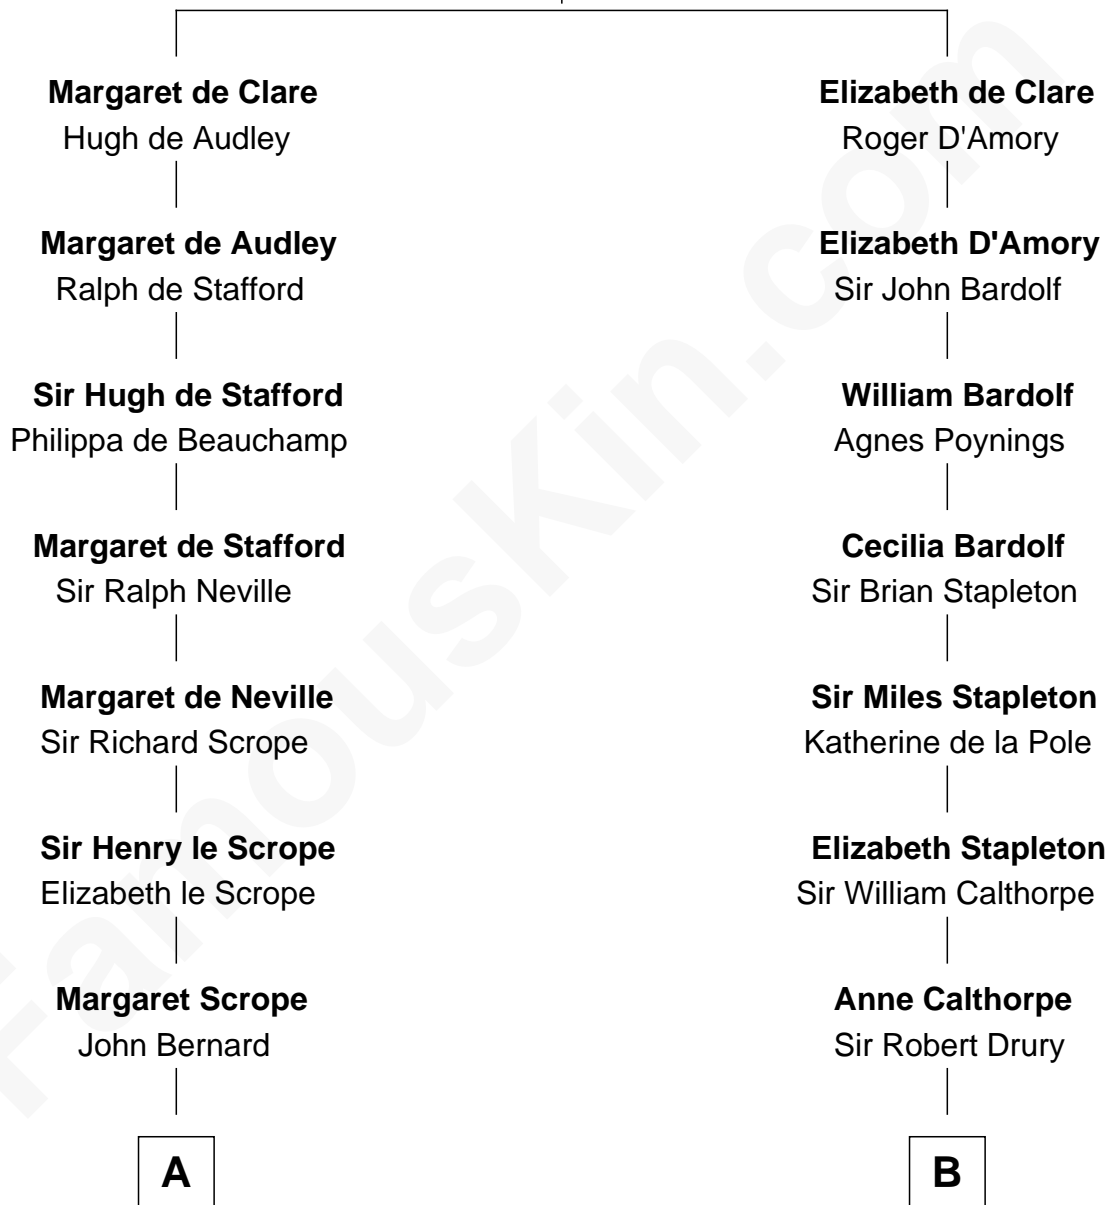

# FamousKin.com Relationship Chart of

**Helen Keller**

*Author and Activist*

16th cousin 2 times removed of

**Charles Carnan Ridgely**

*15th Governor of Maryland*

**Sir Gilbert de Clare**

Joan of Acre

**C**

—  
**Arthur Henley Keller**

Kate Adams

—  
**Helen Keller**

*Author and Activist*

FamousKin.com