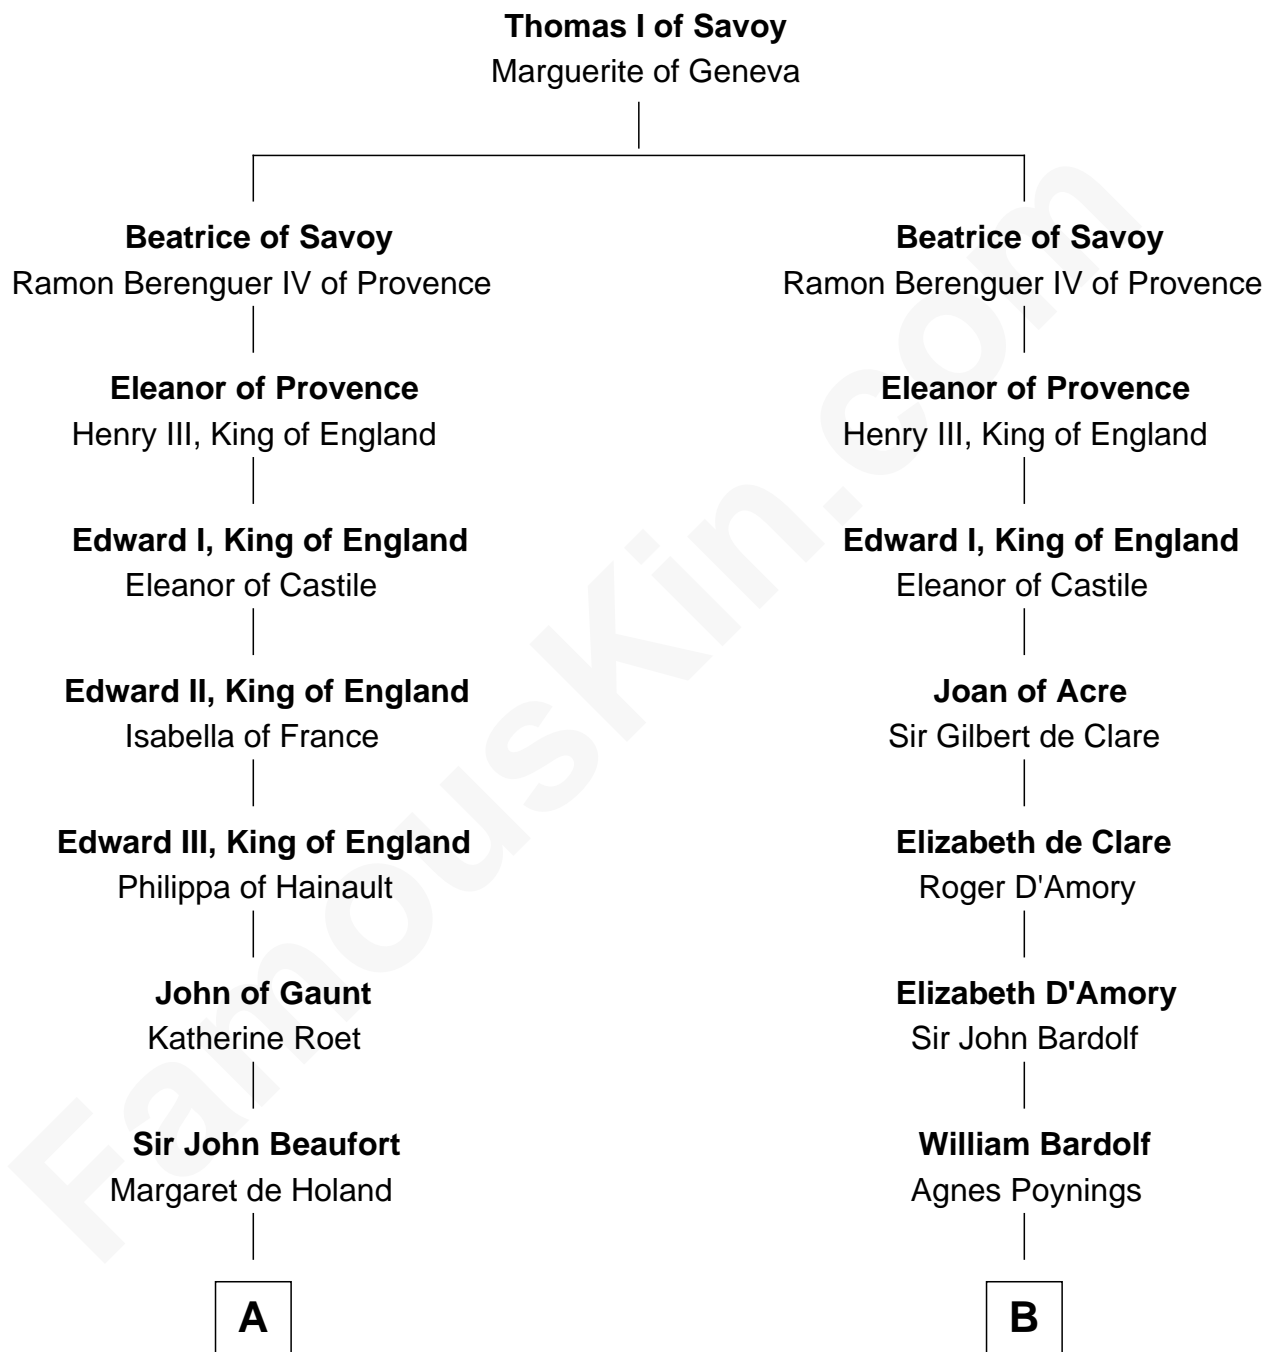

# FamousKin.com Relationship Chart of

**Helen Keller**

*Author and Activist*

20th cousin of

**Charles Carnan Ridgely**

*15th Governor of Maryland*

**C**

**Col. Alexander Spotswood Moore**

Elizabeth Aylett

**Mary Fairfax Moore**

David Keller

**Arthur Henley Keller**

Kate Adams

**Helen Keller**

*Author and Activist*

**D**

**John Howard**

Mary Warfield

**Rachel Howard**

Col. Charles Ridgely

**Achsah Ridgely**

Charles R. Carnan

**Charles Carnan Ridgely**

*15th Governor of Maryland*