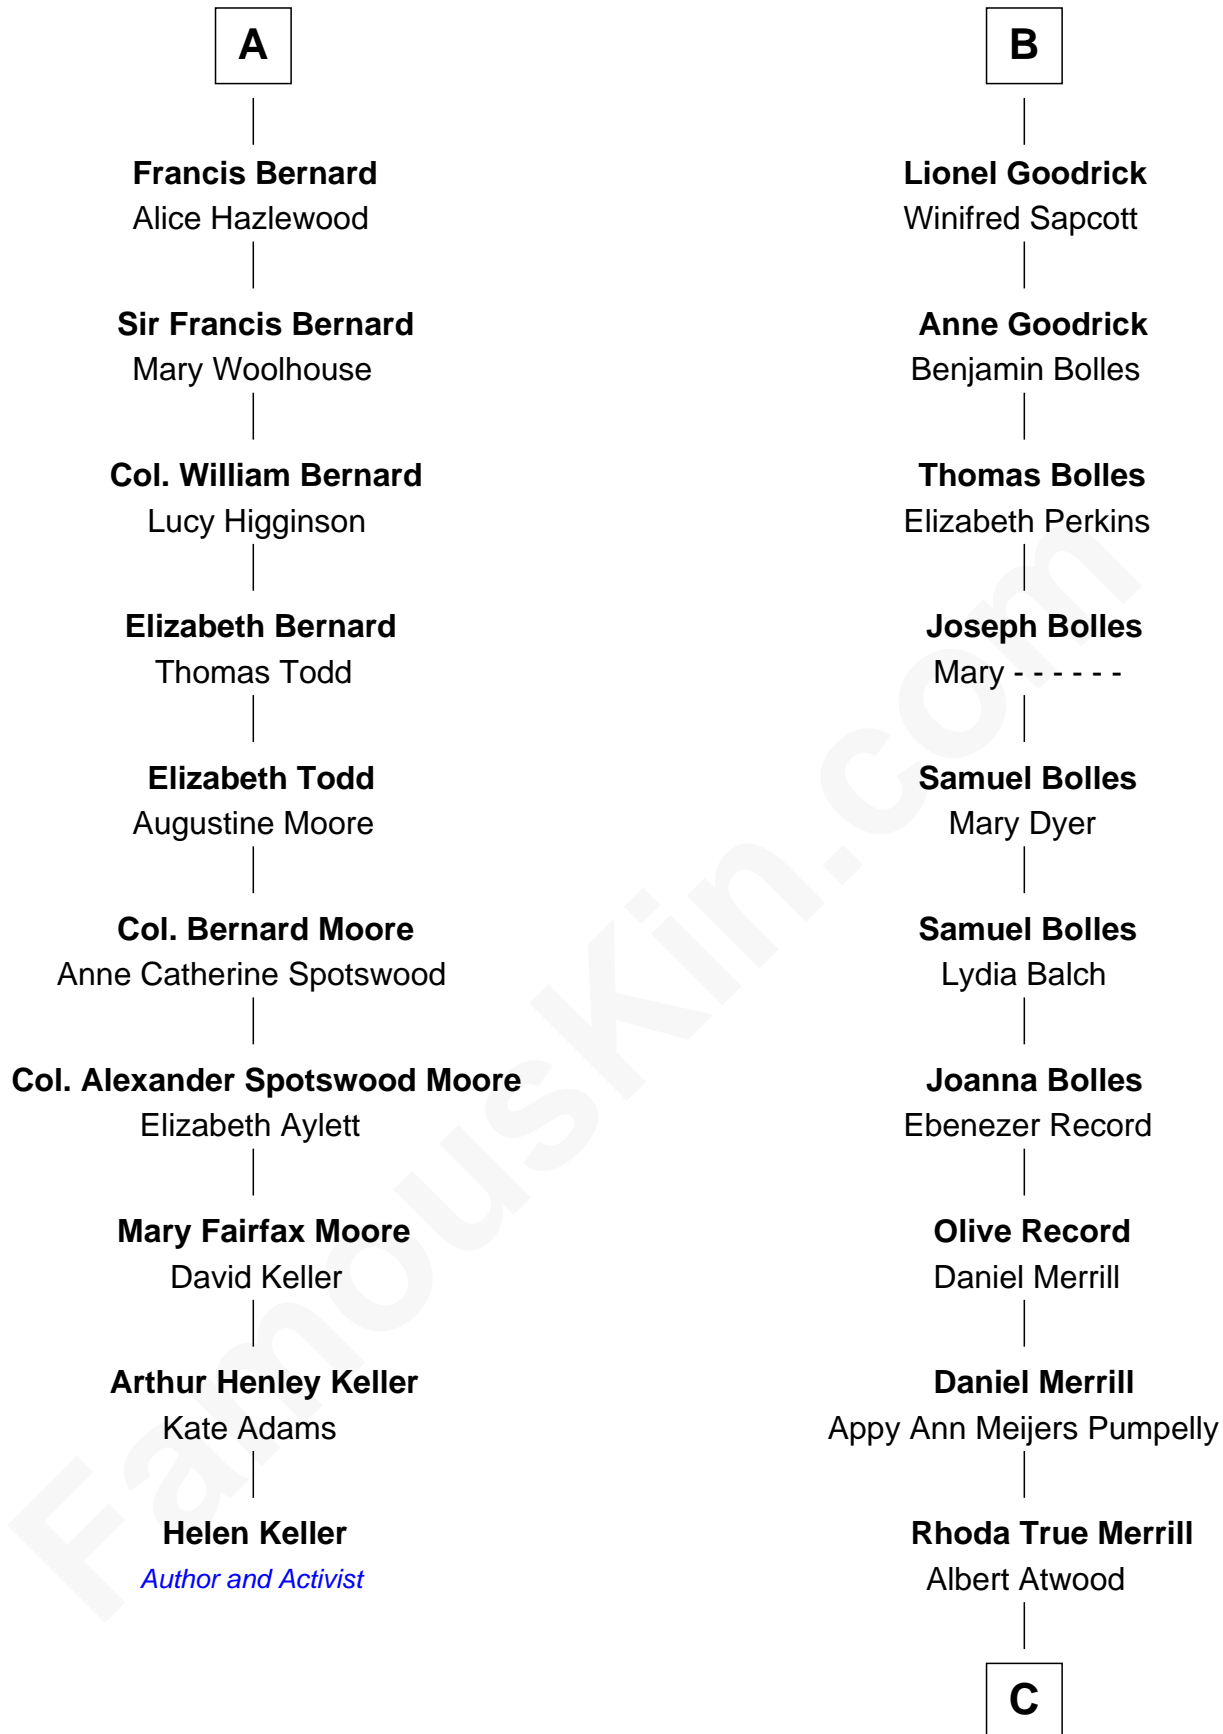

FamousKin.com Relationship Chart of

Helen Keller

Author and Activist

16th cousin 5 times removed of

Dave Cowens

NBA Hall of Famer

Sir Thomas de Beauchamp

Katherine de Mortimer

Sir Roger de Clifford

Katherine de Clifford

Sir Ralph de Greystoke

Maud de Greystoke

Eudo de Welles

Sir Lionel de Welles

Joan de Waterton

Margaret de Welles

Sir Thomas Dymoke

Sir Lionel Dymoke

Joanna Griffith

Anne Dymoke

John Goodrick

B

C

Thomas Albert Atwood