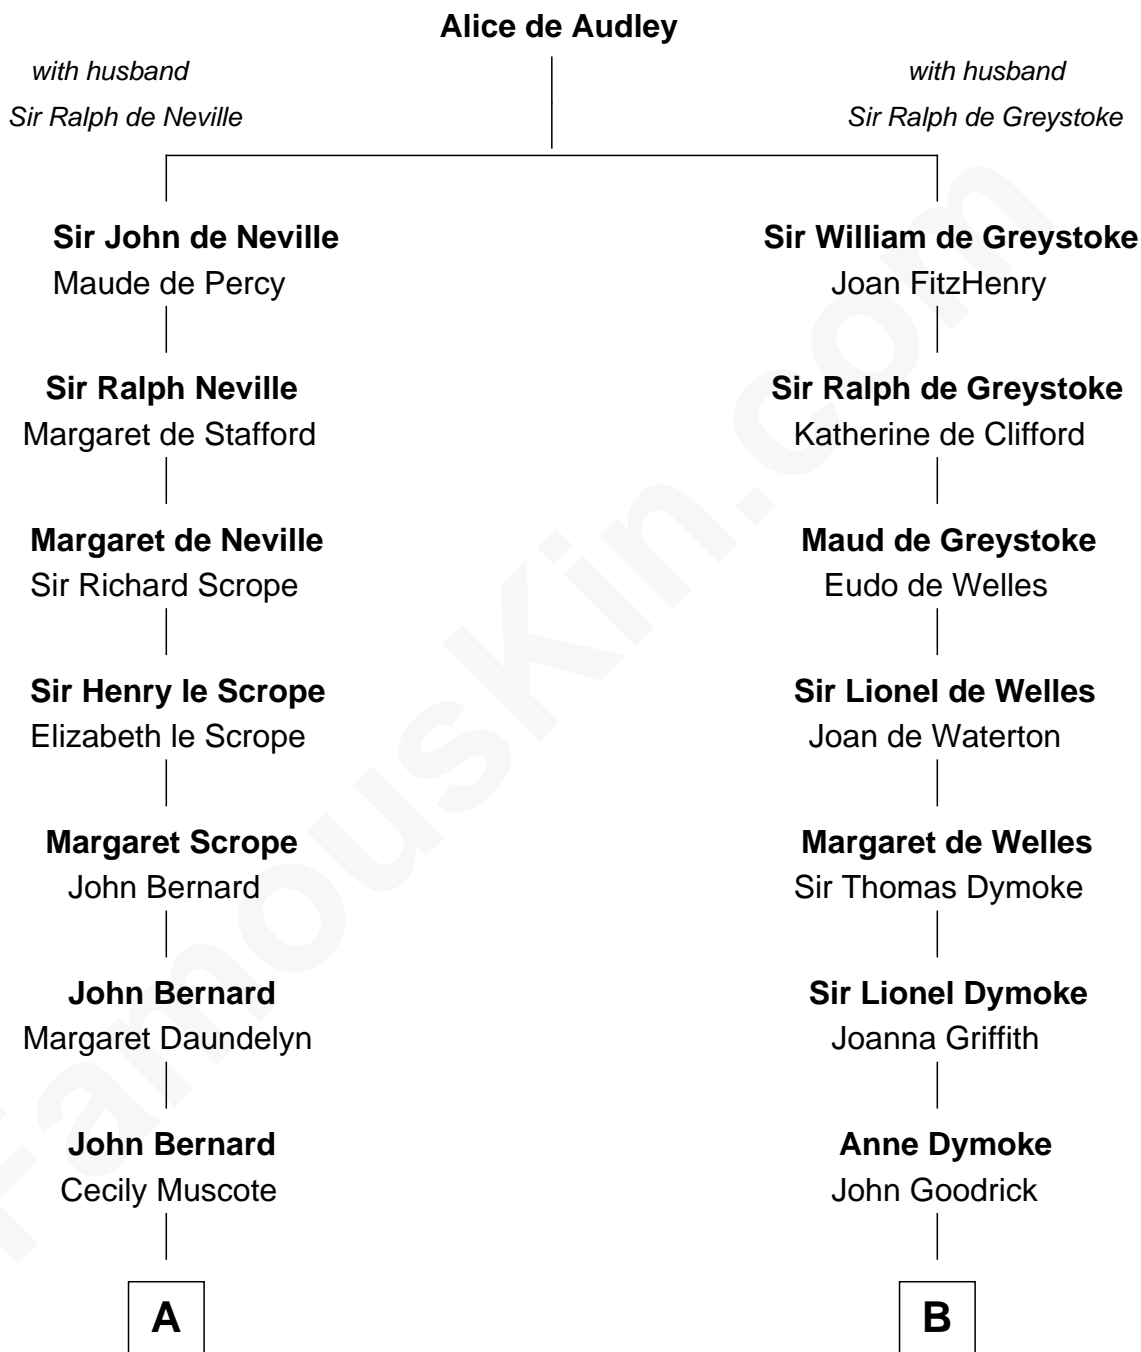

FamousKin.com Relationship Chart of

Helen Keller

Author and Activist

16th cousin 5 times removed of

Dave Cowens

NBA Hall of Famer

C

Thomas Albert Atwood