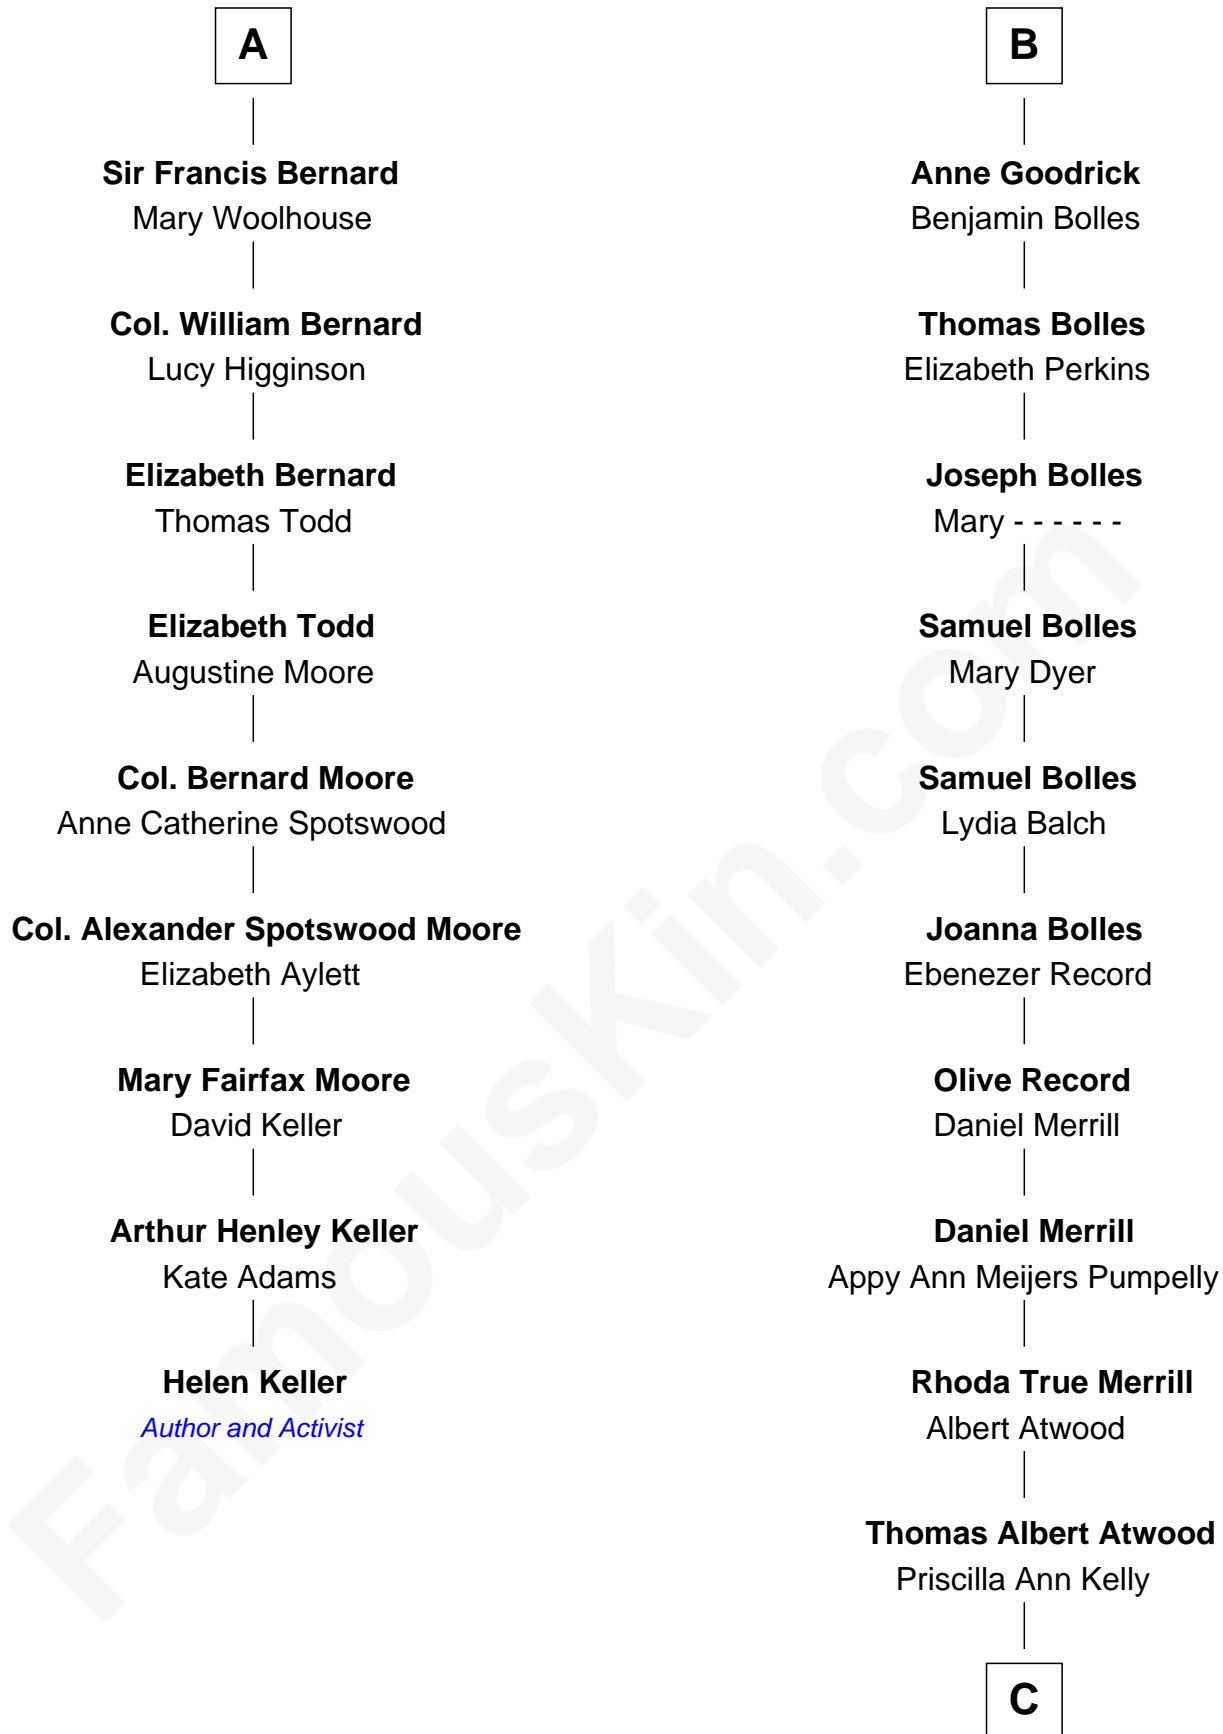

FamousKin.com Relationship Chart of

Helen Keller

Author and Activist

15th cousin 5 times removed of

Dave Cowens

NBA Hall of Famer

John de Welles

Maud de Roos

C

—
Charles Albert Atwood

Mina Sylvia Cundiff

—
Stanley True Atwood

Dorothy Ann Ulrich

—
Ruth Ellen Atwood

John Joseph Cowens

—
Dave Cowens