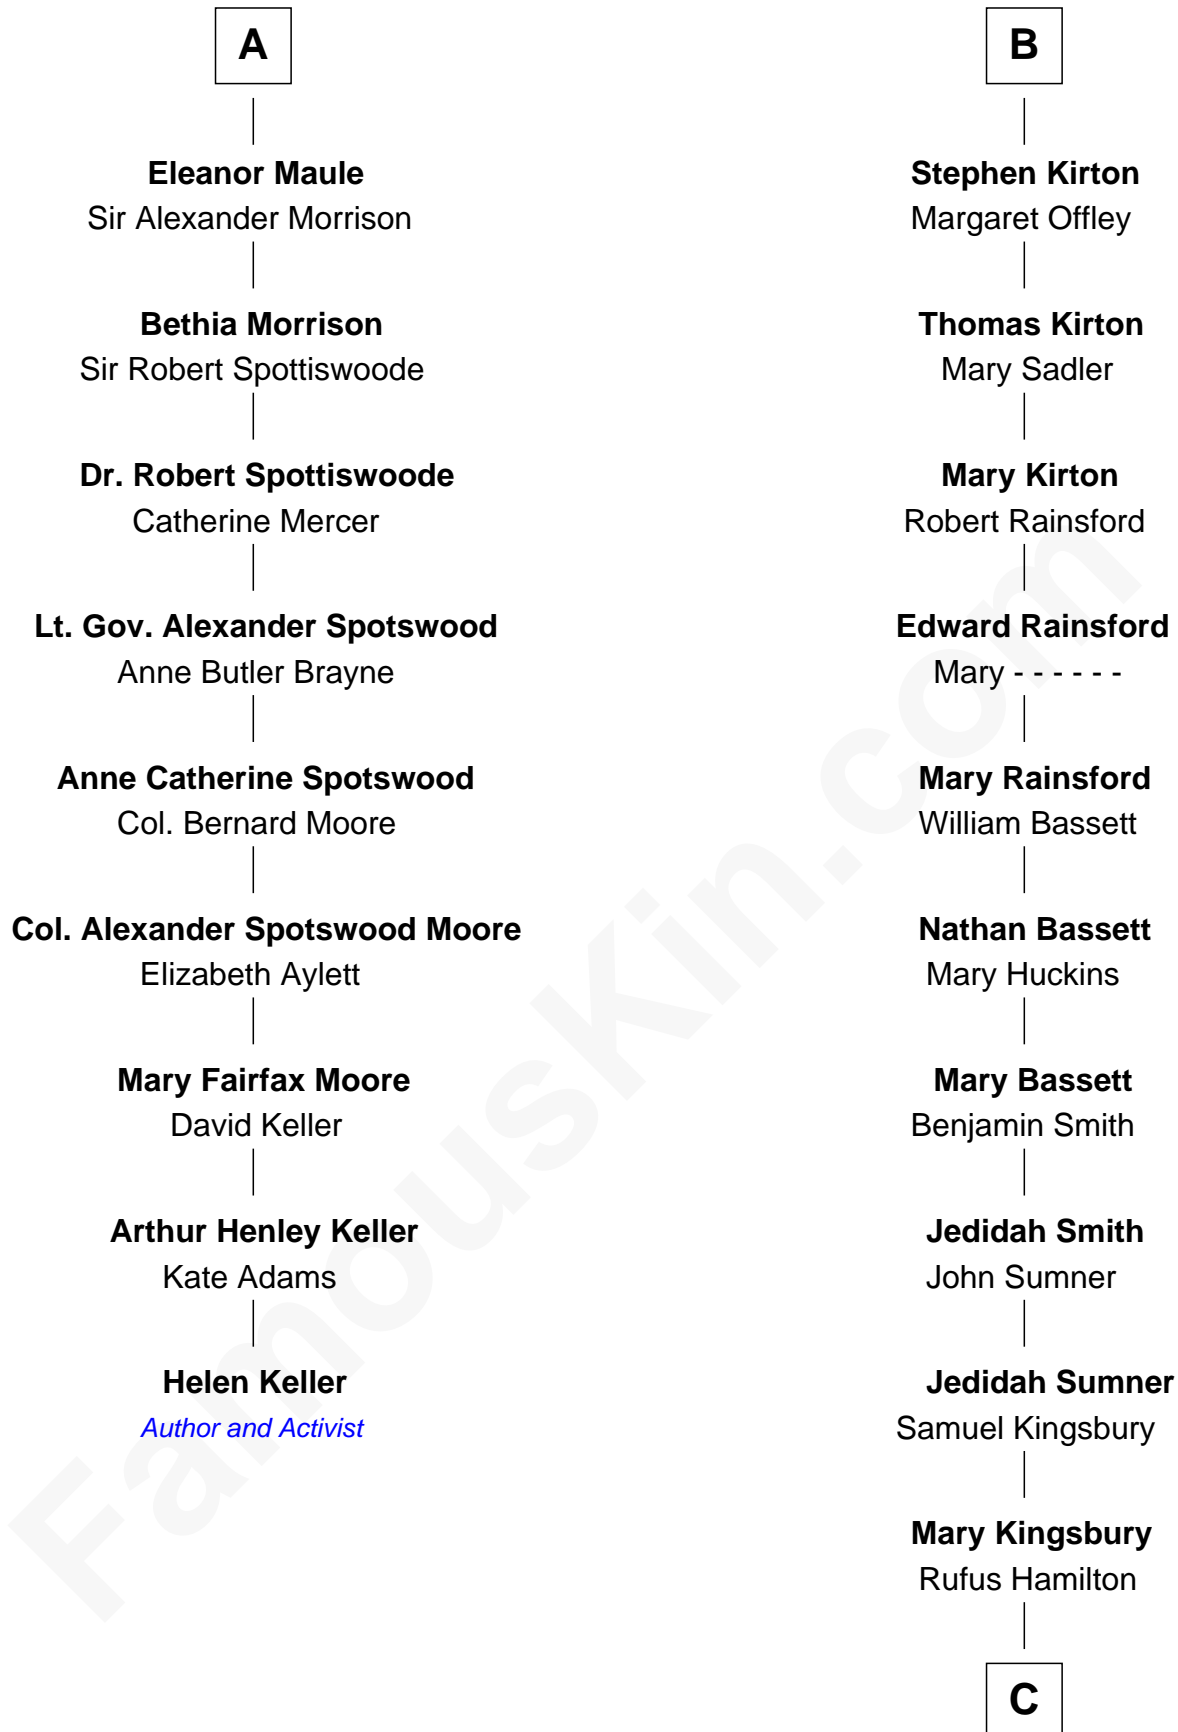

# FamousKin.com

## Relationship Chart of Helen Keller

*Author and Activist*

15th cousin 6 times removed of

**Thomas J. Watson, Jr.**  
*President and CEO of I.B.M.*

**C**

**Mary Hamilton**

Dr. Oliver Kittredge

**Oliver Kittredge**