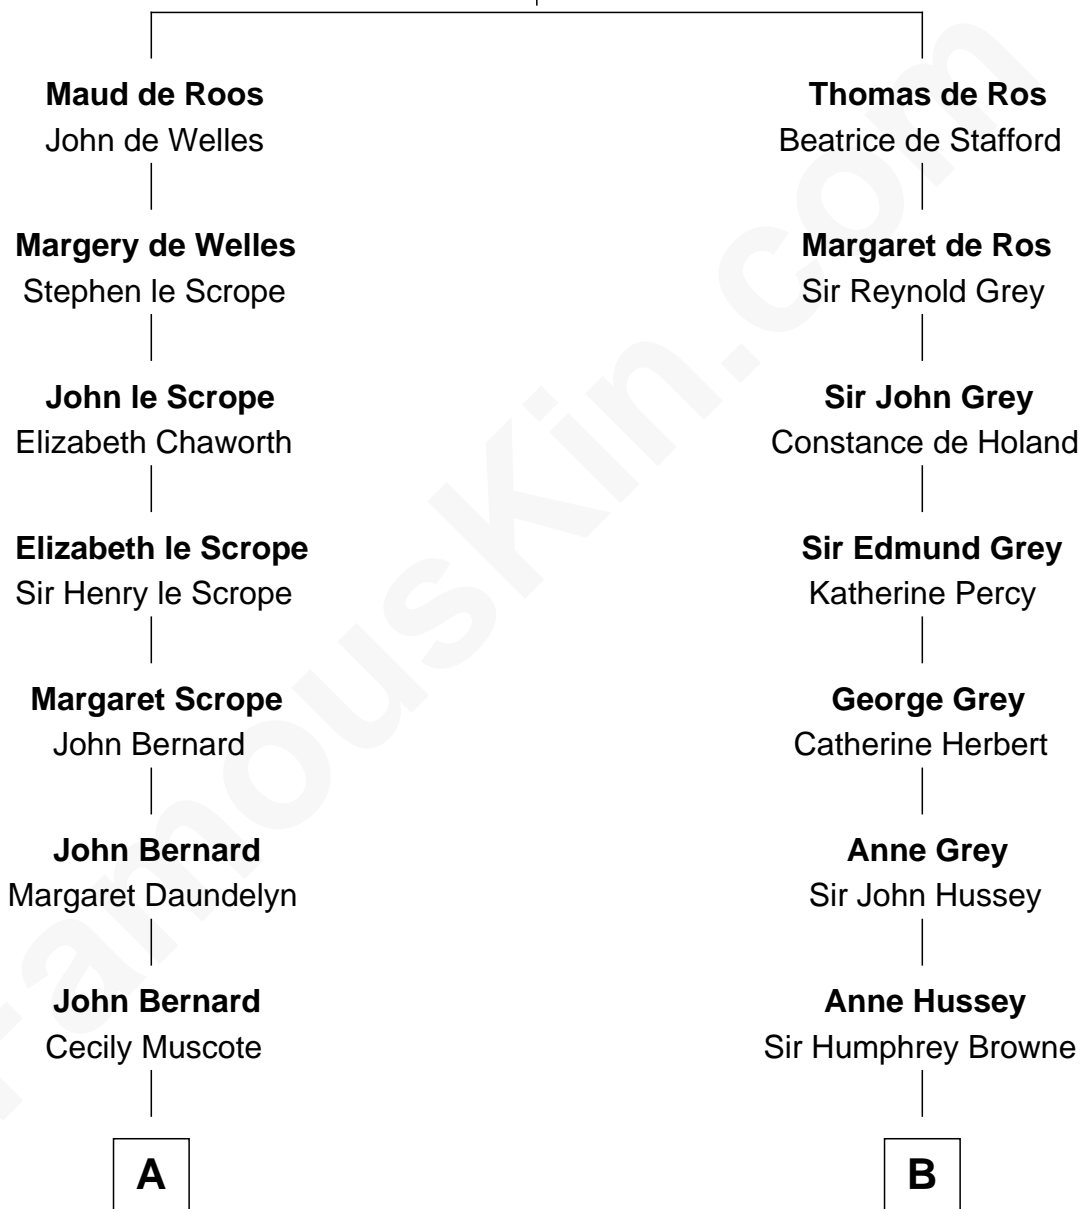

FamousKin.com Relationship Chart of

Helen Keller

Author and Activist

16th cousin 4 times removed of

Kit Harington

TV Actor - "Game of Thrones"

Sir William de Ros
Margery de Badlesmere

C

Lois Marjorie Legge
Ernest Wriothesley Denny

Lavender Cecilia Denny
John Charles Dundas Harington

Sir David Richard Harington
Deborah Jane Catesby

Kit Harington

TV Actor - "Game of Thrones"