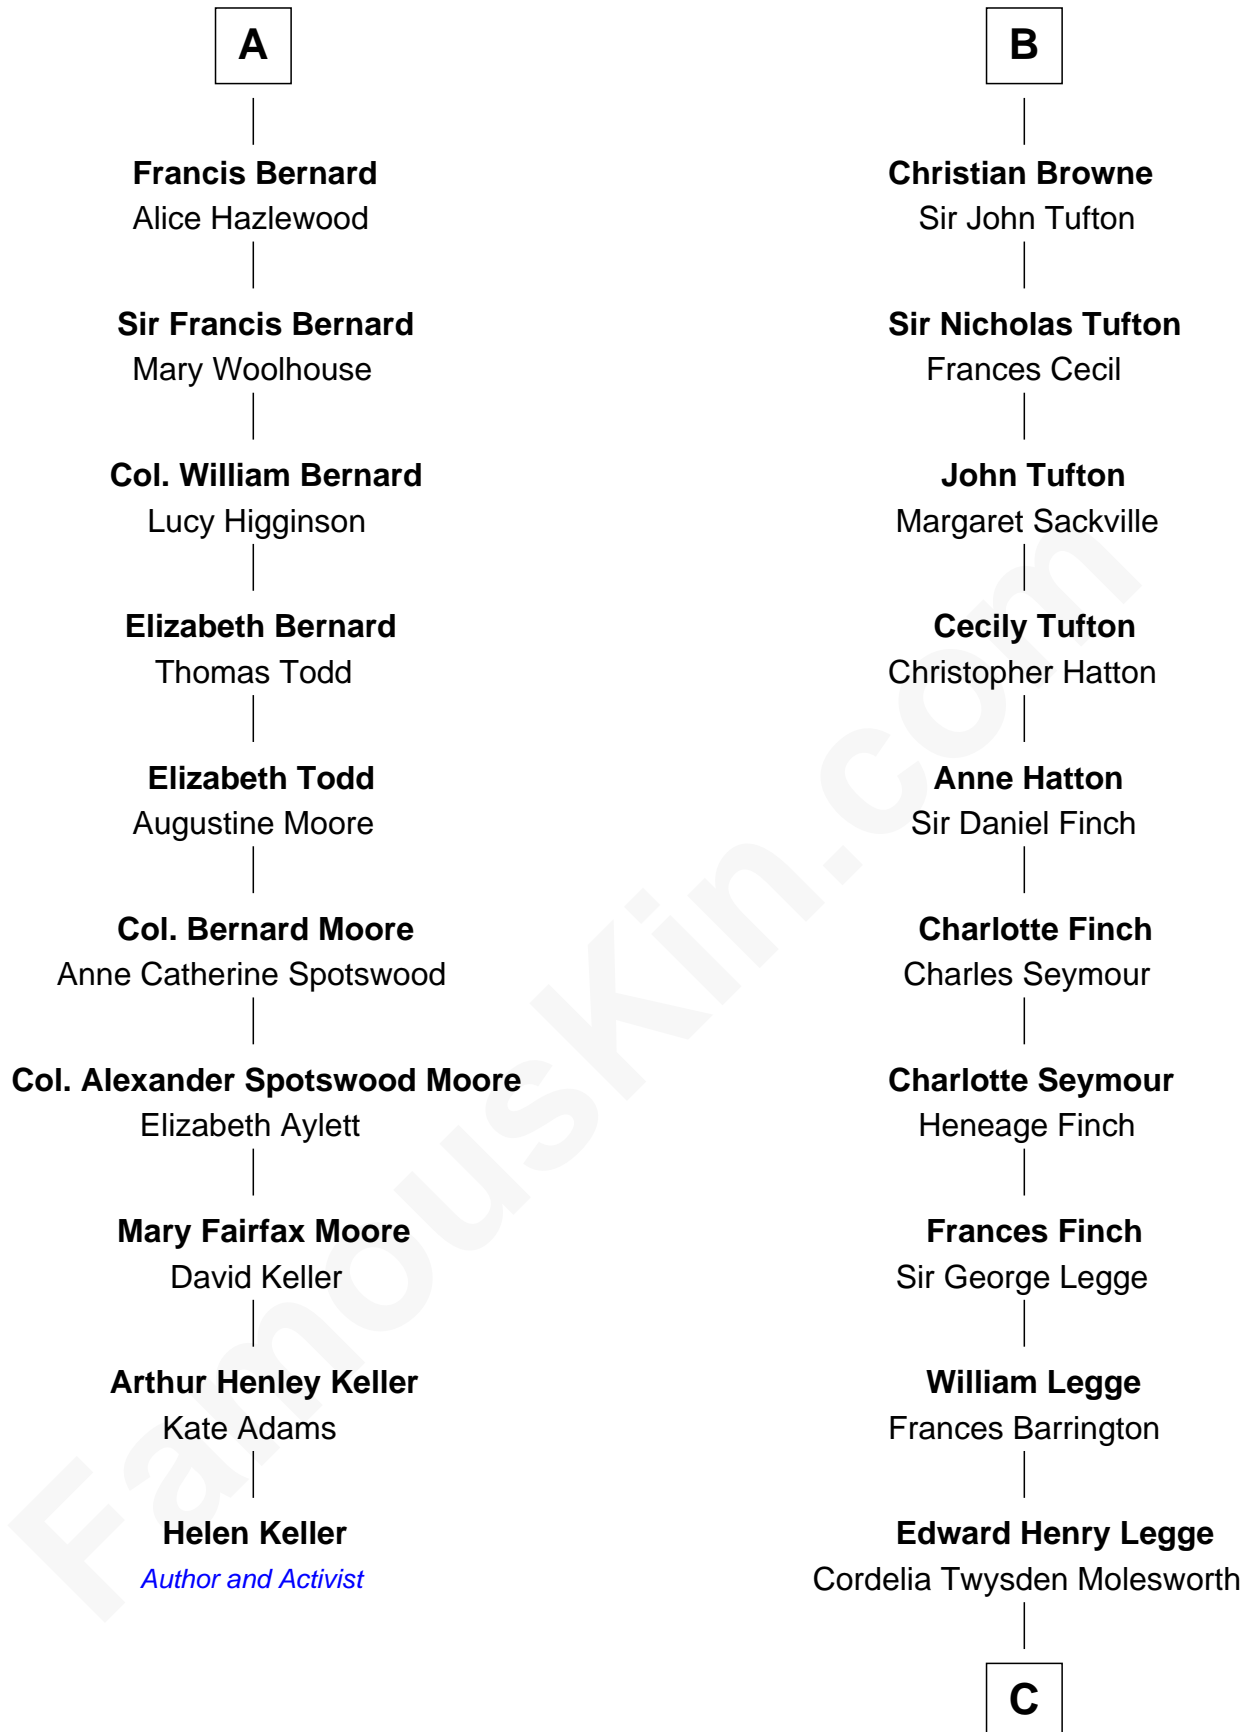

FamousKin.com Relationship Chart of

Helen Keller

Author and Activist

16th cousin 4 times removed of

Kit Harington

TV Actor - "Game of Thrones"

Sir William de Ros
Margery de Badlesmere

C

Lois Marjorie Legge
Ernest Wriothesley Denny

Lavender Cecilia Denny
John Charles Dundas Harington

Sir David Richard Harington
Deborah Jane Catesby

Kit Harington

TV Actor - "Game of Thrones"