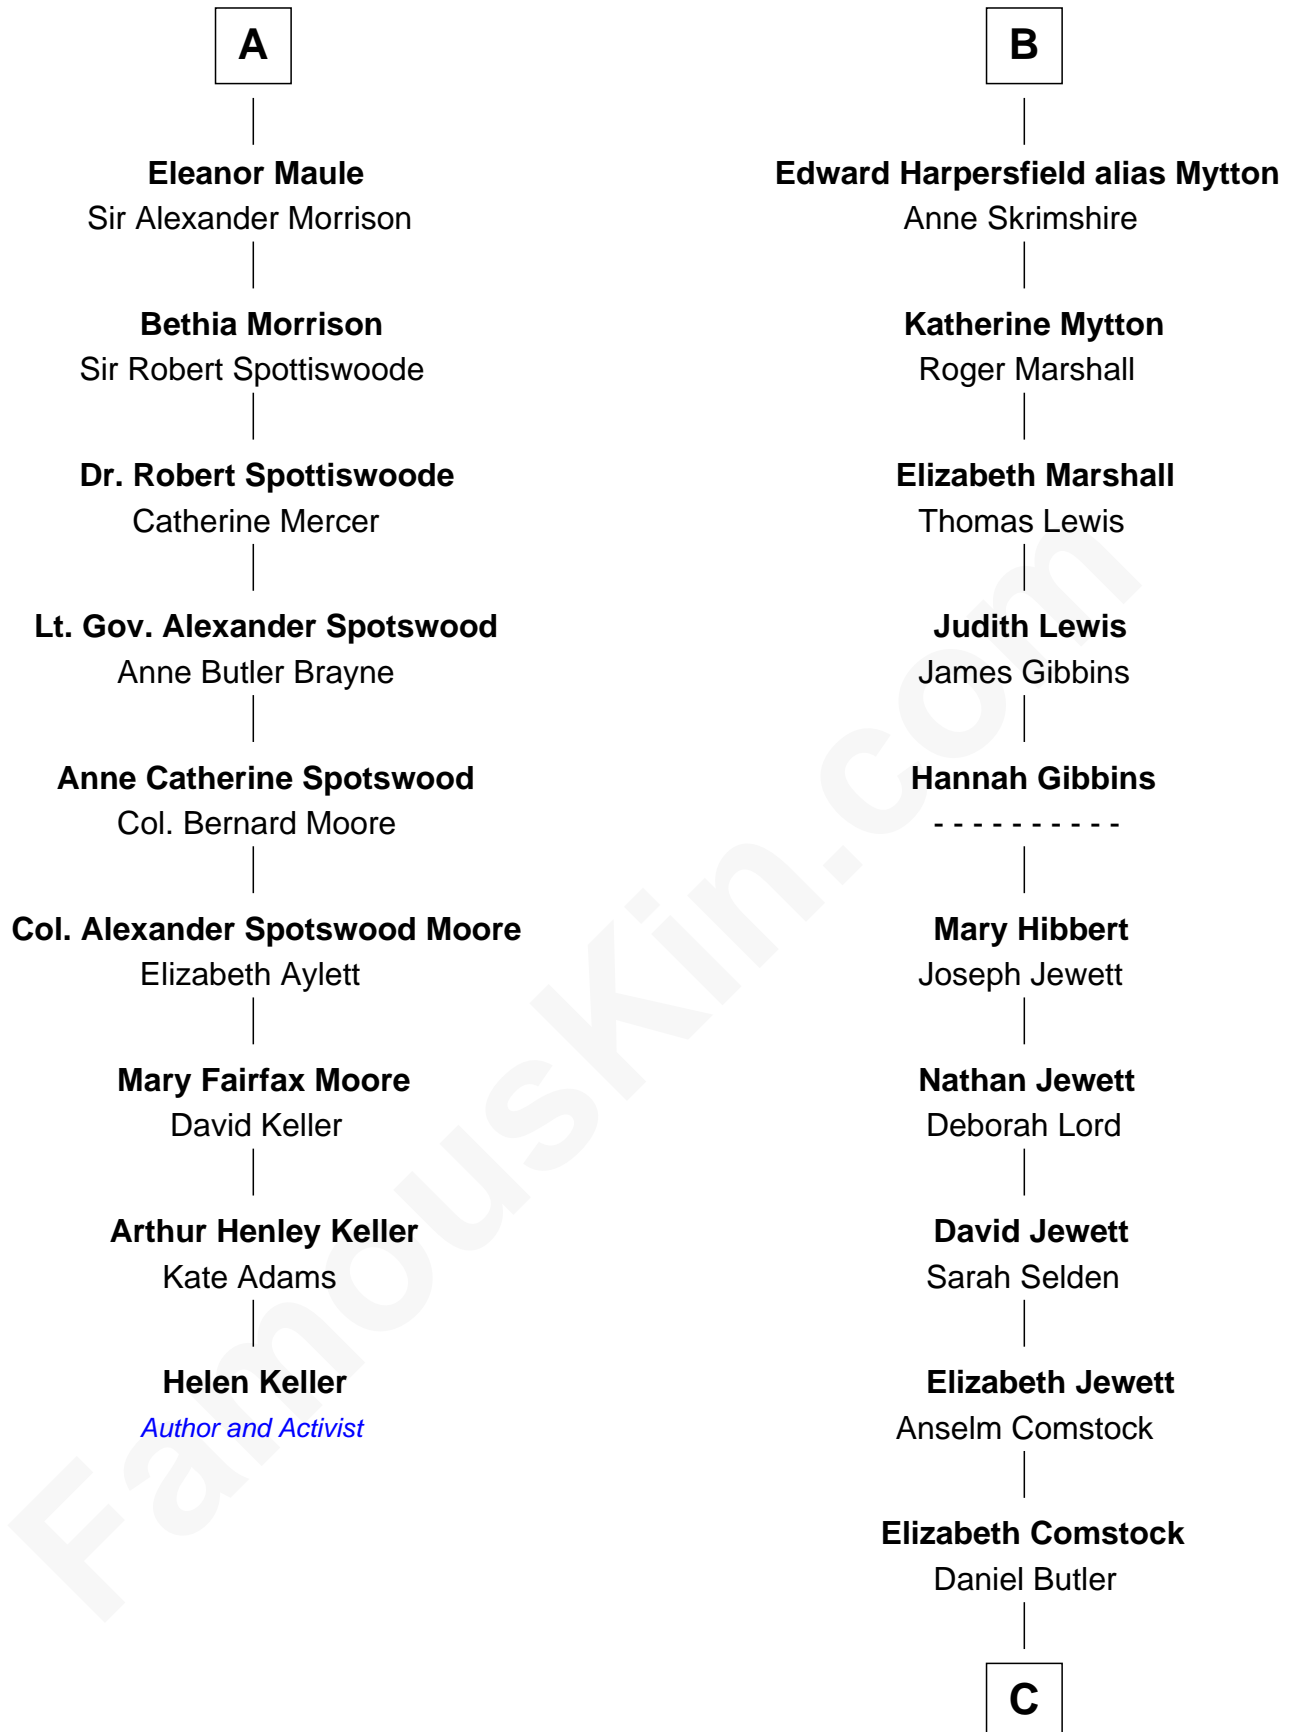

FamousKin.com Relationship Chart of

Helen Keller

Author and Activist

15th cousin 6 times removed of

Gerald Ford

38th U.S. President

C

George Selden Butler

Elizabeth Ely Gridley

Amy Gridley Butler

George Manney Ayer

Adele Augusta Ayer

Levi Addison Gardner

Dorothy Ayer Gardner

Leslie Lynch King

Gerald Ford

38th U.S. President