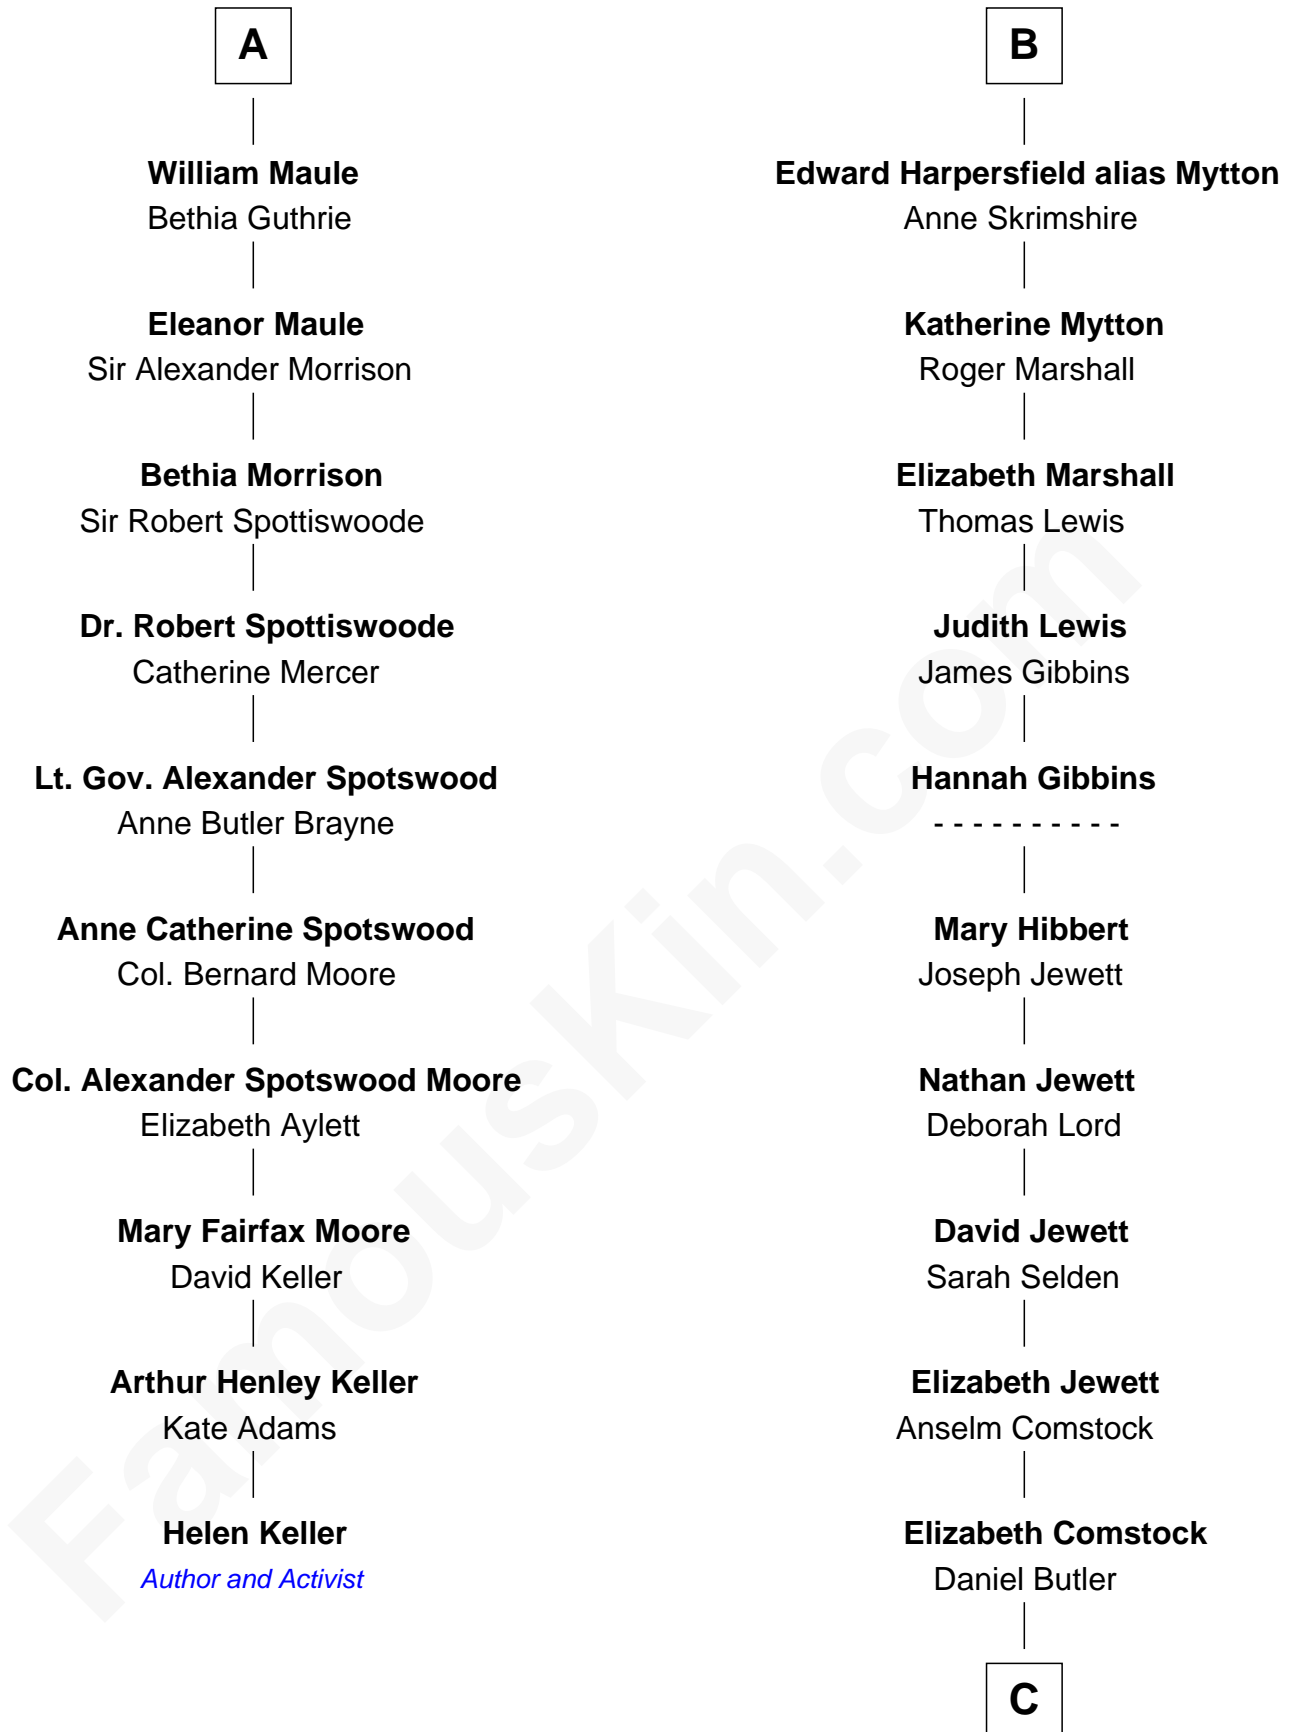

FamousKin.com Relationship Chart of

Helen Keller

Author and Activist

16th cousin 5 times removed of

Gerald Ford

38th U.S. President

Edmund Fitzalan

Alice de Warenne

Richard Fitzalan
Eleanor Plantagenet

Alice Fitzalan
Sir Thomas de Holand

Margaret de Holand
Sir John Beaufort

Joan Beaufort
Sir James Stewart

John Stewart
Eleanor Sinclair

Jean Stewart
James Arbuthnott

Isabel Arbuthnott
Sir Robert Maule

A

Aline Fitzalan
Sir Roger le Strange

Lucy le Strange
Sir William Willoughby

Elizabeth Willoughby
Sir Henry de Beaumont

Sir Henry Beaumont
Joan Heronville

Sir Henry Beaumont
Eleanor Sutton

Constance Beaumont
John Mytton

Joyce Mytton
John Harpersfield

B

C

George Selden Butler

Elizabeth Ely Gridley

Amy Gridley Butler

George Manney Ayer

Adele Augusta Ayer