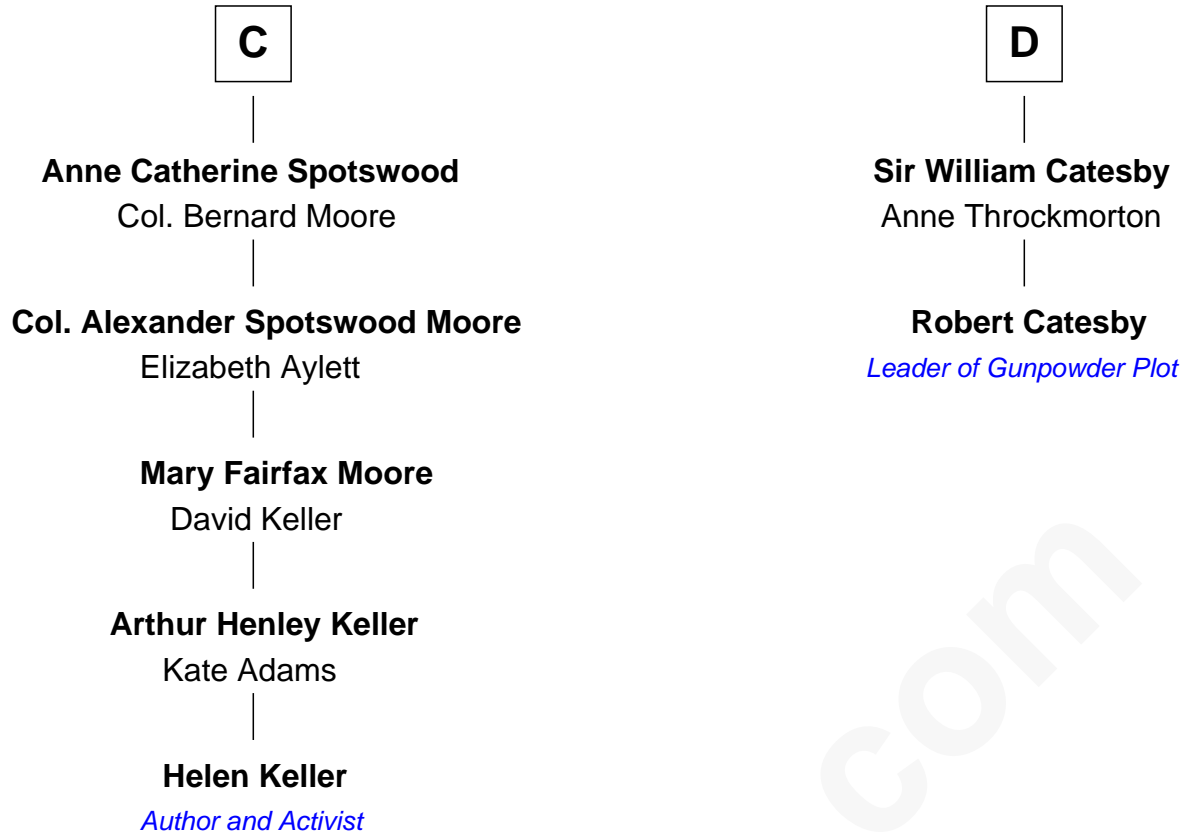

FamousKin.com Relationship Chart of

Helen Keller

Author and Activist

18th cousin 3 times removed of

Robert Catesby

Leader of Gunpowder Plot

Geoffrey Plantagenet

with wife
Maud of England

with wife

Henry II, King of England
Eleanor of Aquitaine

Hamelin de Warenne
Isabel de Warenne

John, King of England
Isabelle of Angoulême

Maud de Warenne
Henri de Eu

Henry III, King of England
Eleanor of Provence

Alice de Eu
Raoul de Lusignan

Edward I, King of England
Eleanor of Castile

Maud of Eu
Sir Humphrey de Bohun

Edward II, King of England
Isabella of France

Alice de Bohun
Roger de Tony

Edward III, King of England
Philippa of Hainault

Alice de Tony
Sir Walter de Beauchamp

John of Gaunt
Katherine Roet

Roger de Beauchamp

A

B

FamousKin.com