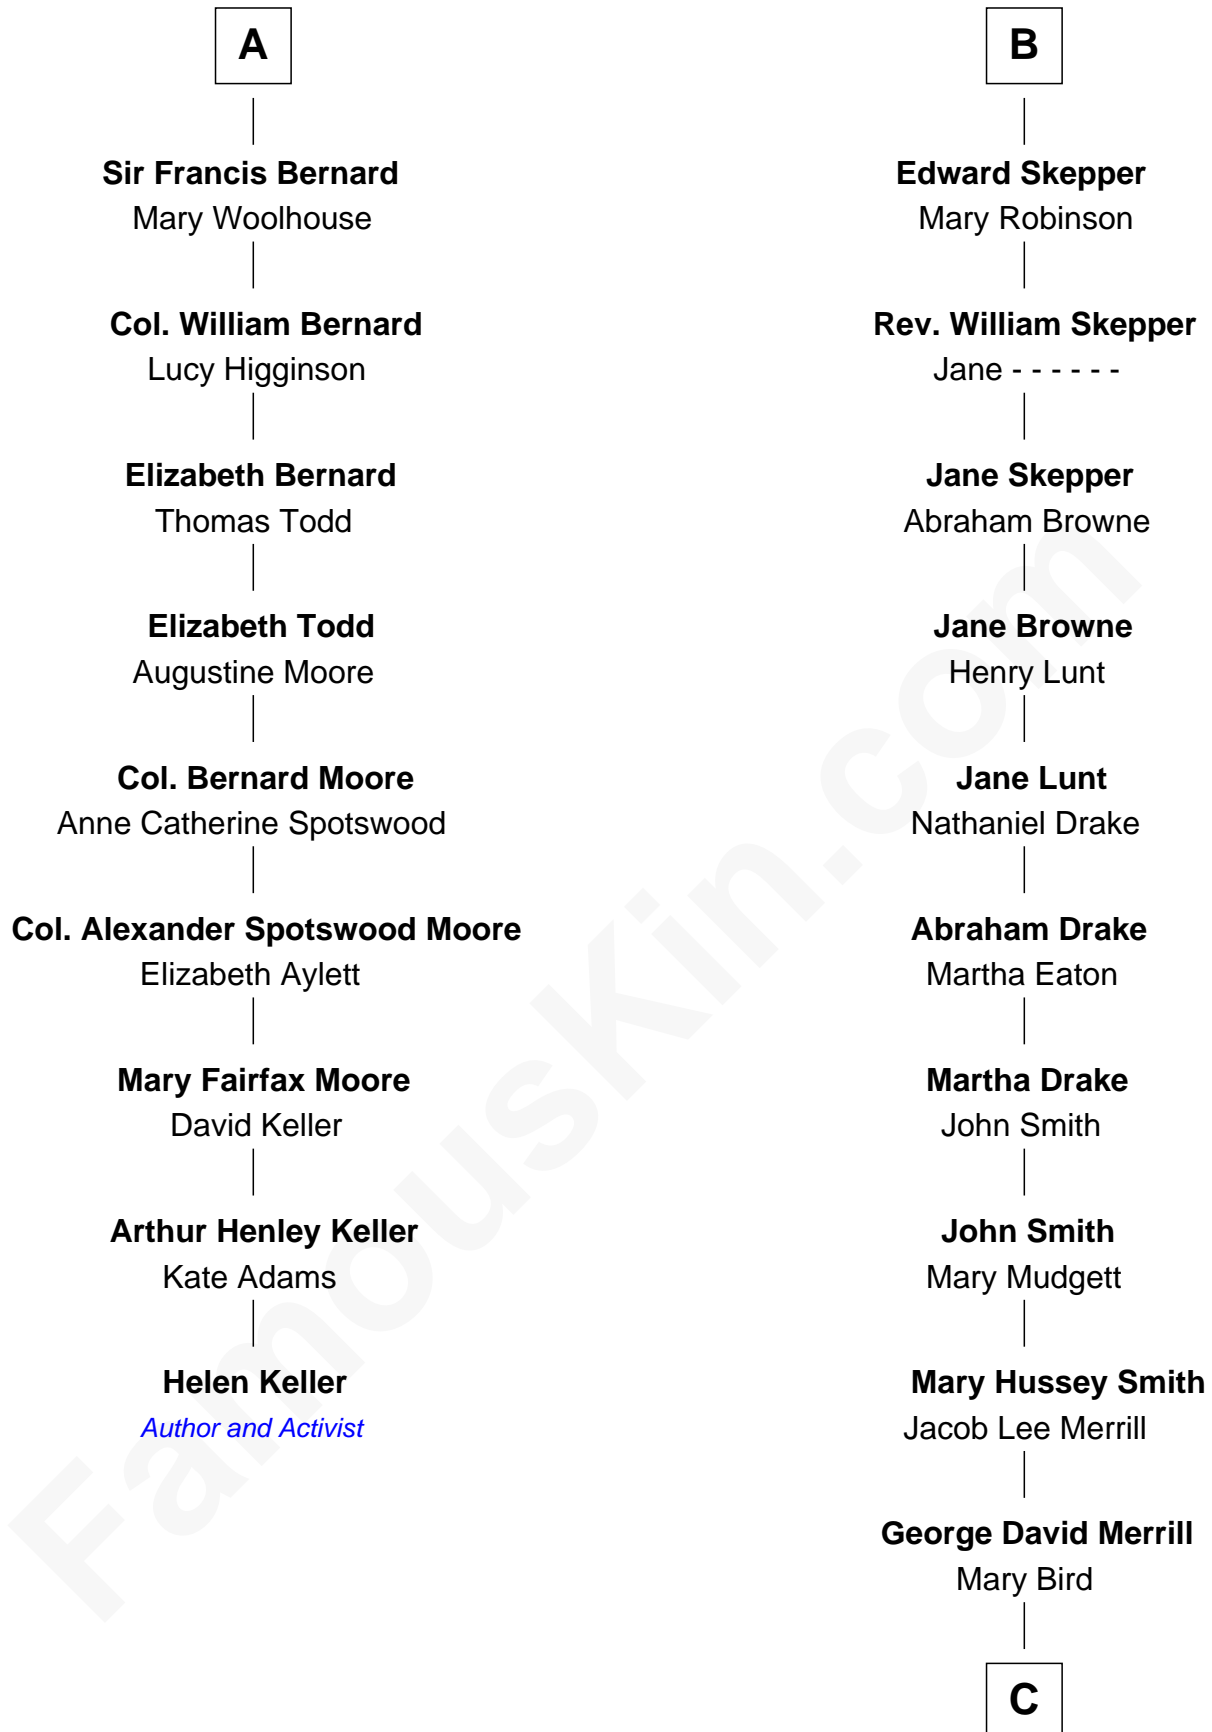

FamousKin.com Relationship Chart of

Helen Keller

Author and Activist

15th cousin 5 times removed of

Meghan Markle

Duchess of Sussex, TV Actress

Sir Hugh de Stafford
Philippa de Beauchamp

Margaret de Stafford

Isabel de la Pole

Thomas Morley

Anne Morley

Sir John Hastings

Elizabeth Hastings

Sir Robert Hildyard

Sir Piers Hildyard

Joan de la See

Isabel Hildyard

Ralph Legard

Joan Ledgard

Richard Skepper

B

C

Gertrude May Merrill

Fred George Sanders