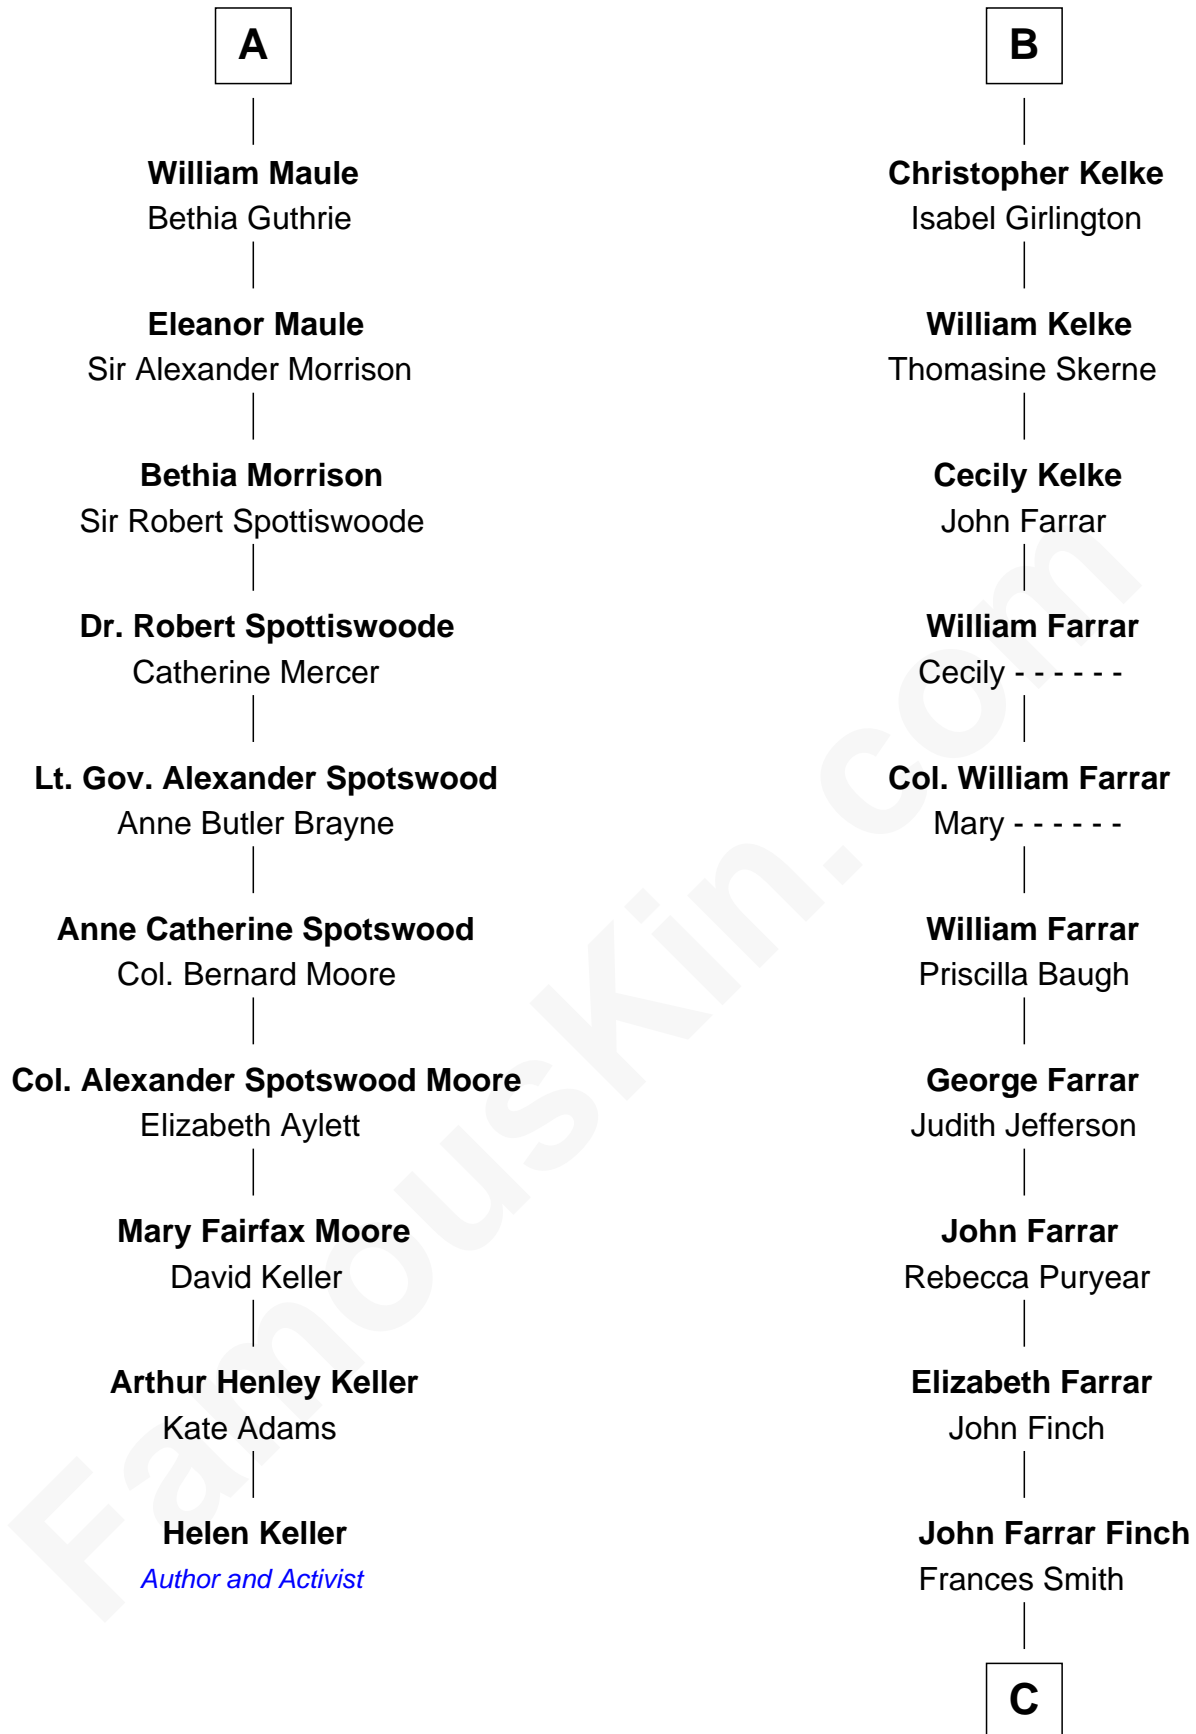

# FamousKin.com Relationship Chart of

**Helen Keller**

*Author and Activist*

16th cousin 4 times removed of

**Harper Lee**

*Author of To Kill a Mockingbird*

**Henry Plantagenet**

Maud de Chaworth

**John Stewart**

Eleanor Sinclair

**Jean Stewart**

James Arbuthnott

**Isabel Arbuthnott**

Sir Robert Maule

**A**

**Mary Plantagenet**

Henry de Percy

**Sir Henry Percy**

Margaret de Neville

**Sir Henry Percy**

Elizabeth Mortimer

**Elizabeth Percy**

Sir John Clifford

**Mary Clifford**

Sir Philip Wentworth

**Elizabeth Wentworth**

Sir Martin de la See

**Elizabeth de la See**

Roger Kelke

**B**

**C**

**John Robert Finch**  
Frances Cunningham