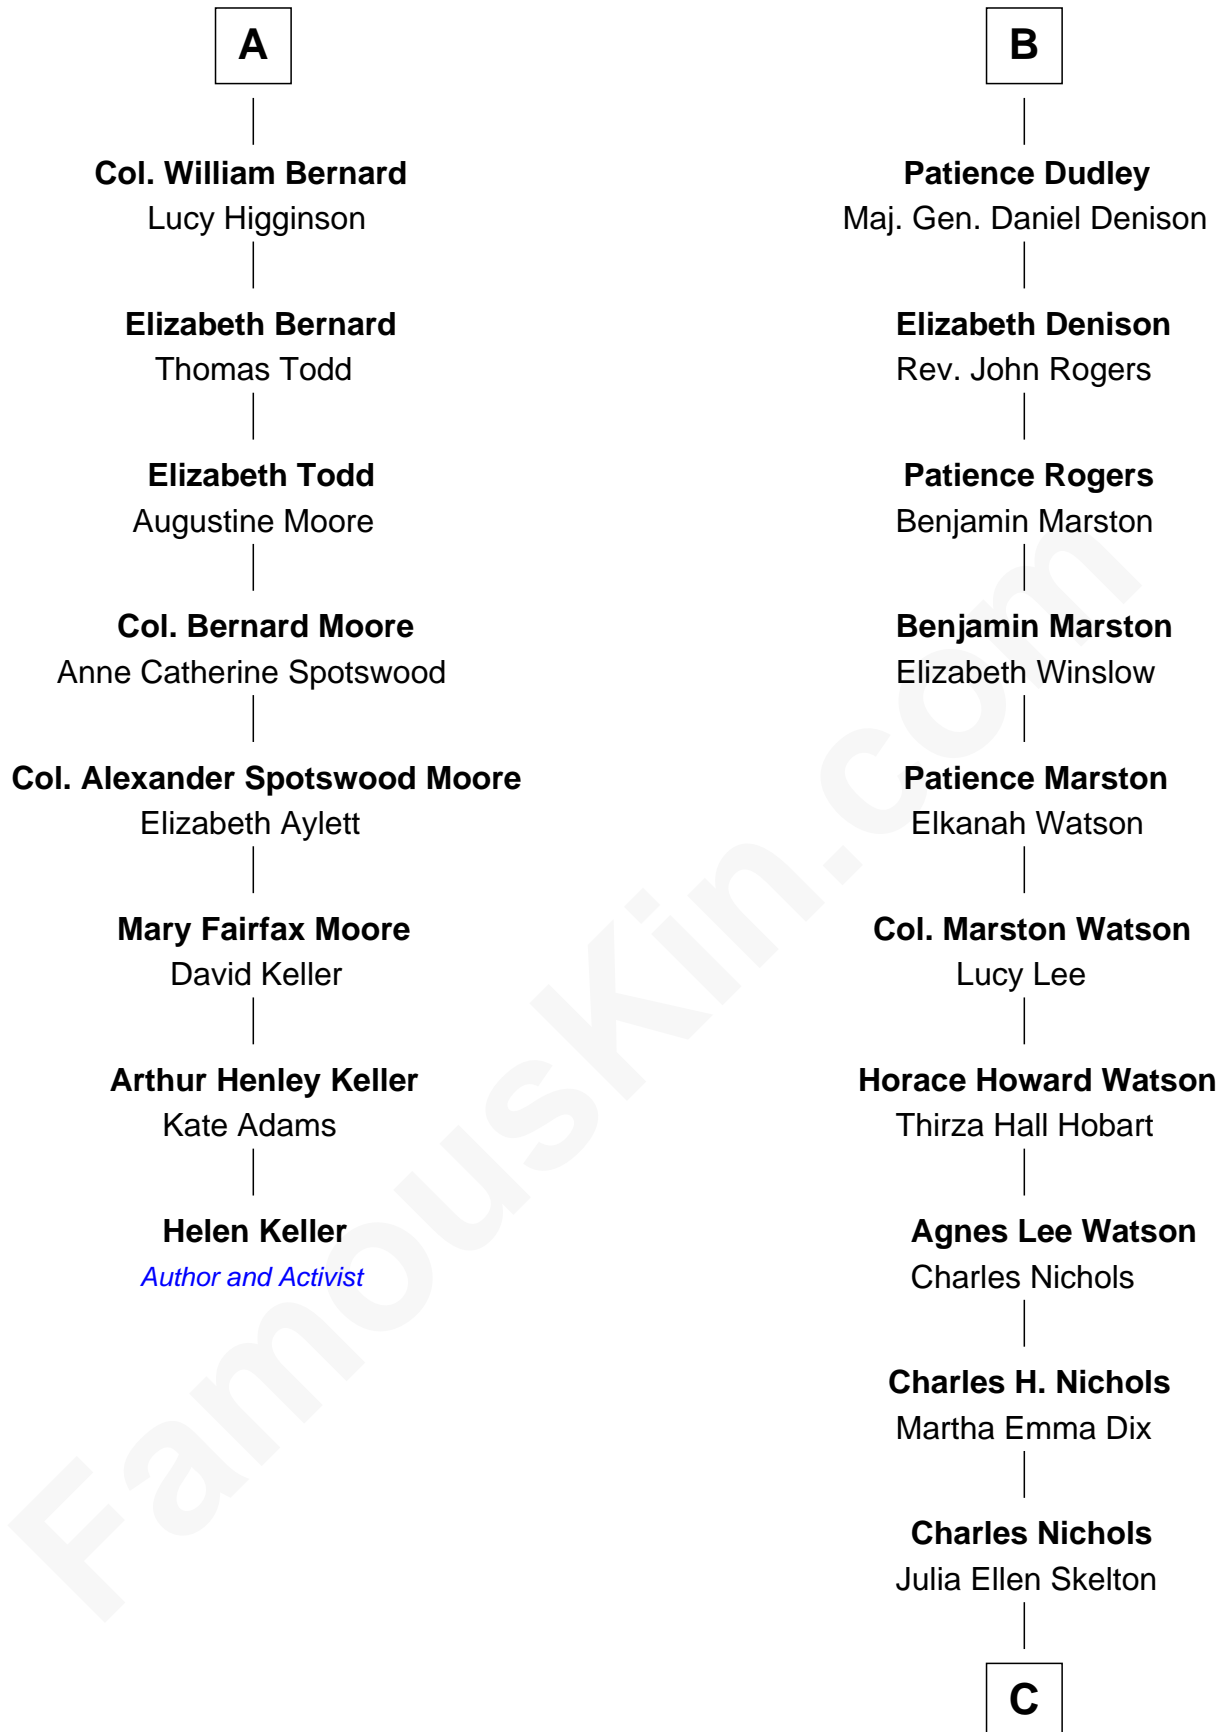

# FamousKin.com Relationship Chart of

**Helen Keller**

*Author and Activist*

14th cousin 5 times removed of

**John Cena**

*Movie Actor and WWE Pro Wrestler*

C

**Natalie Nichols**

Ulysses John Lupien

**Carol Frances Lupien**

John Joseph Cena

**John Cena**

*Actor and Pro Wrestler*

FamousKin.com